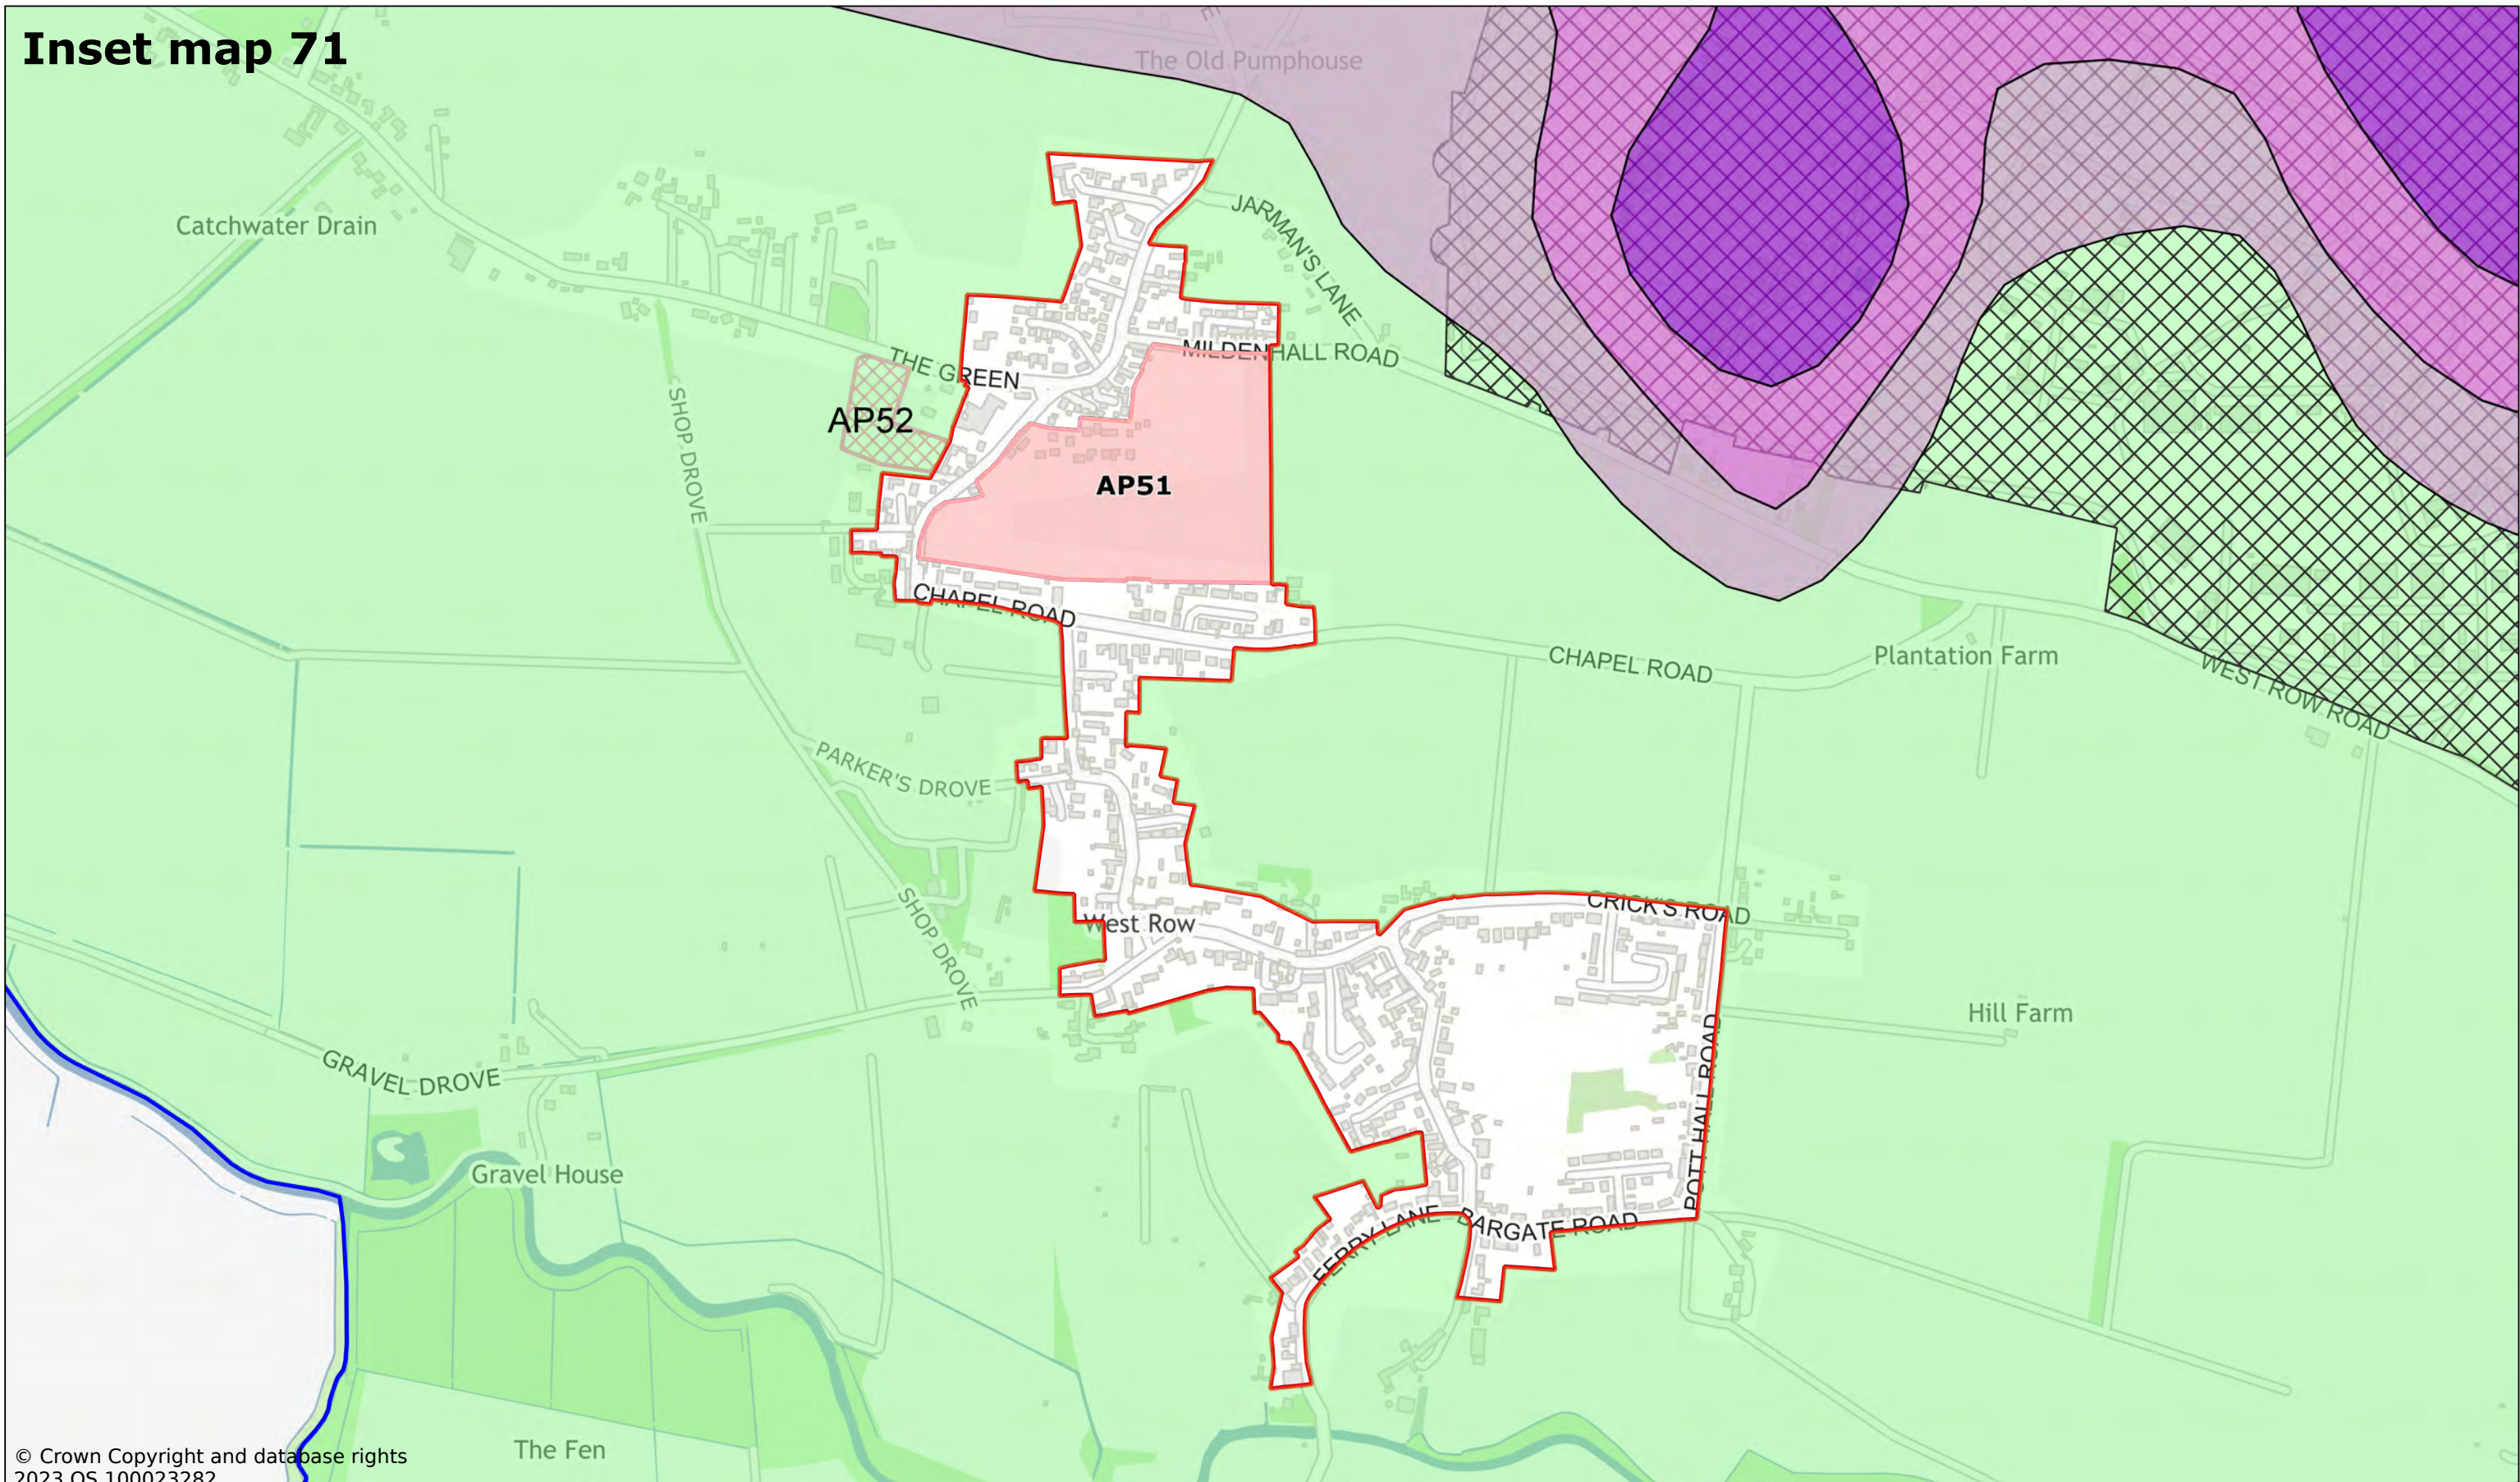

Inset map 71

© Crown Copyright and database rights
2023 OS 100023282

West Row

Scale: 1:8000

Printed on 2023-12-06 11:46:33

by dbugg@SEBC_DOMAIN

© Crown Copyright and database rights 2023 OS 100023282.

West Suffolk
Council

West Suffolk House
Western Way
Bury St Edmunds
IP33 3YU
01284 763233
www.westsuffolk.gov.uk