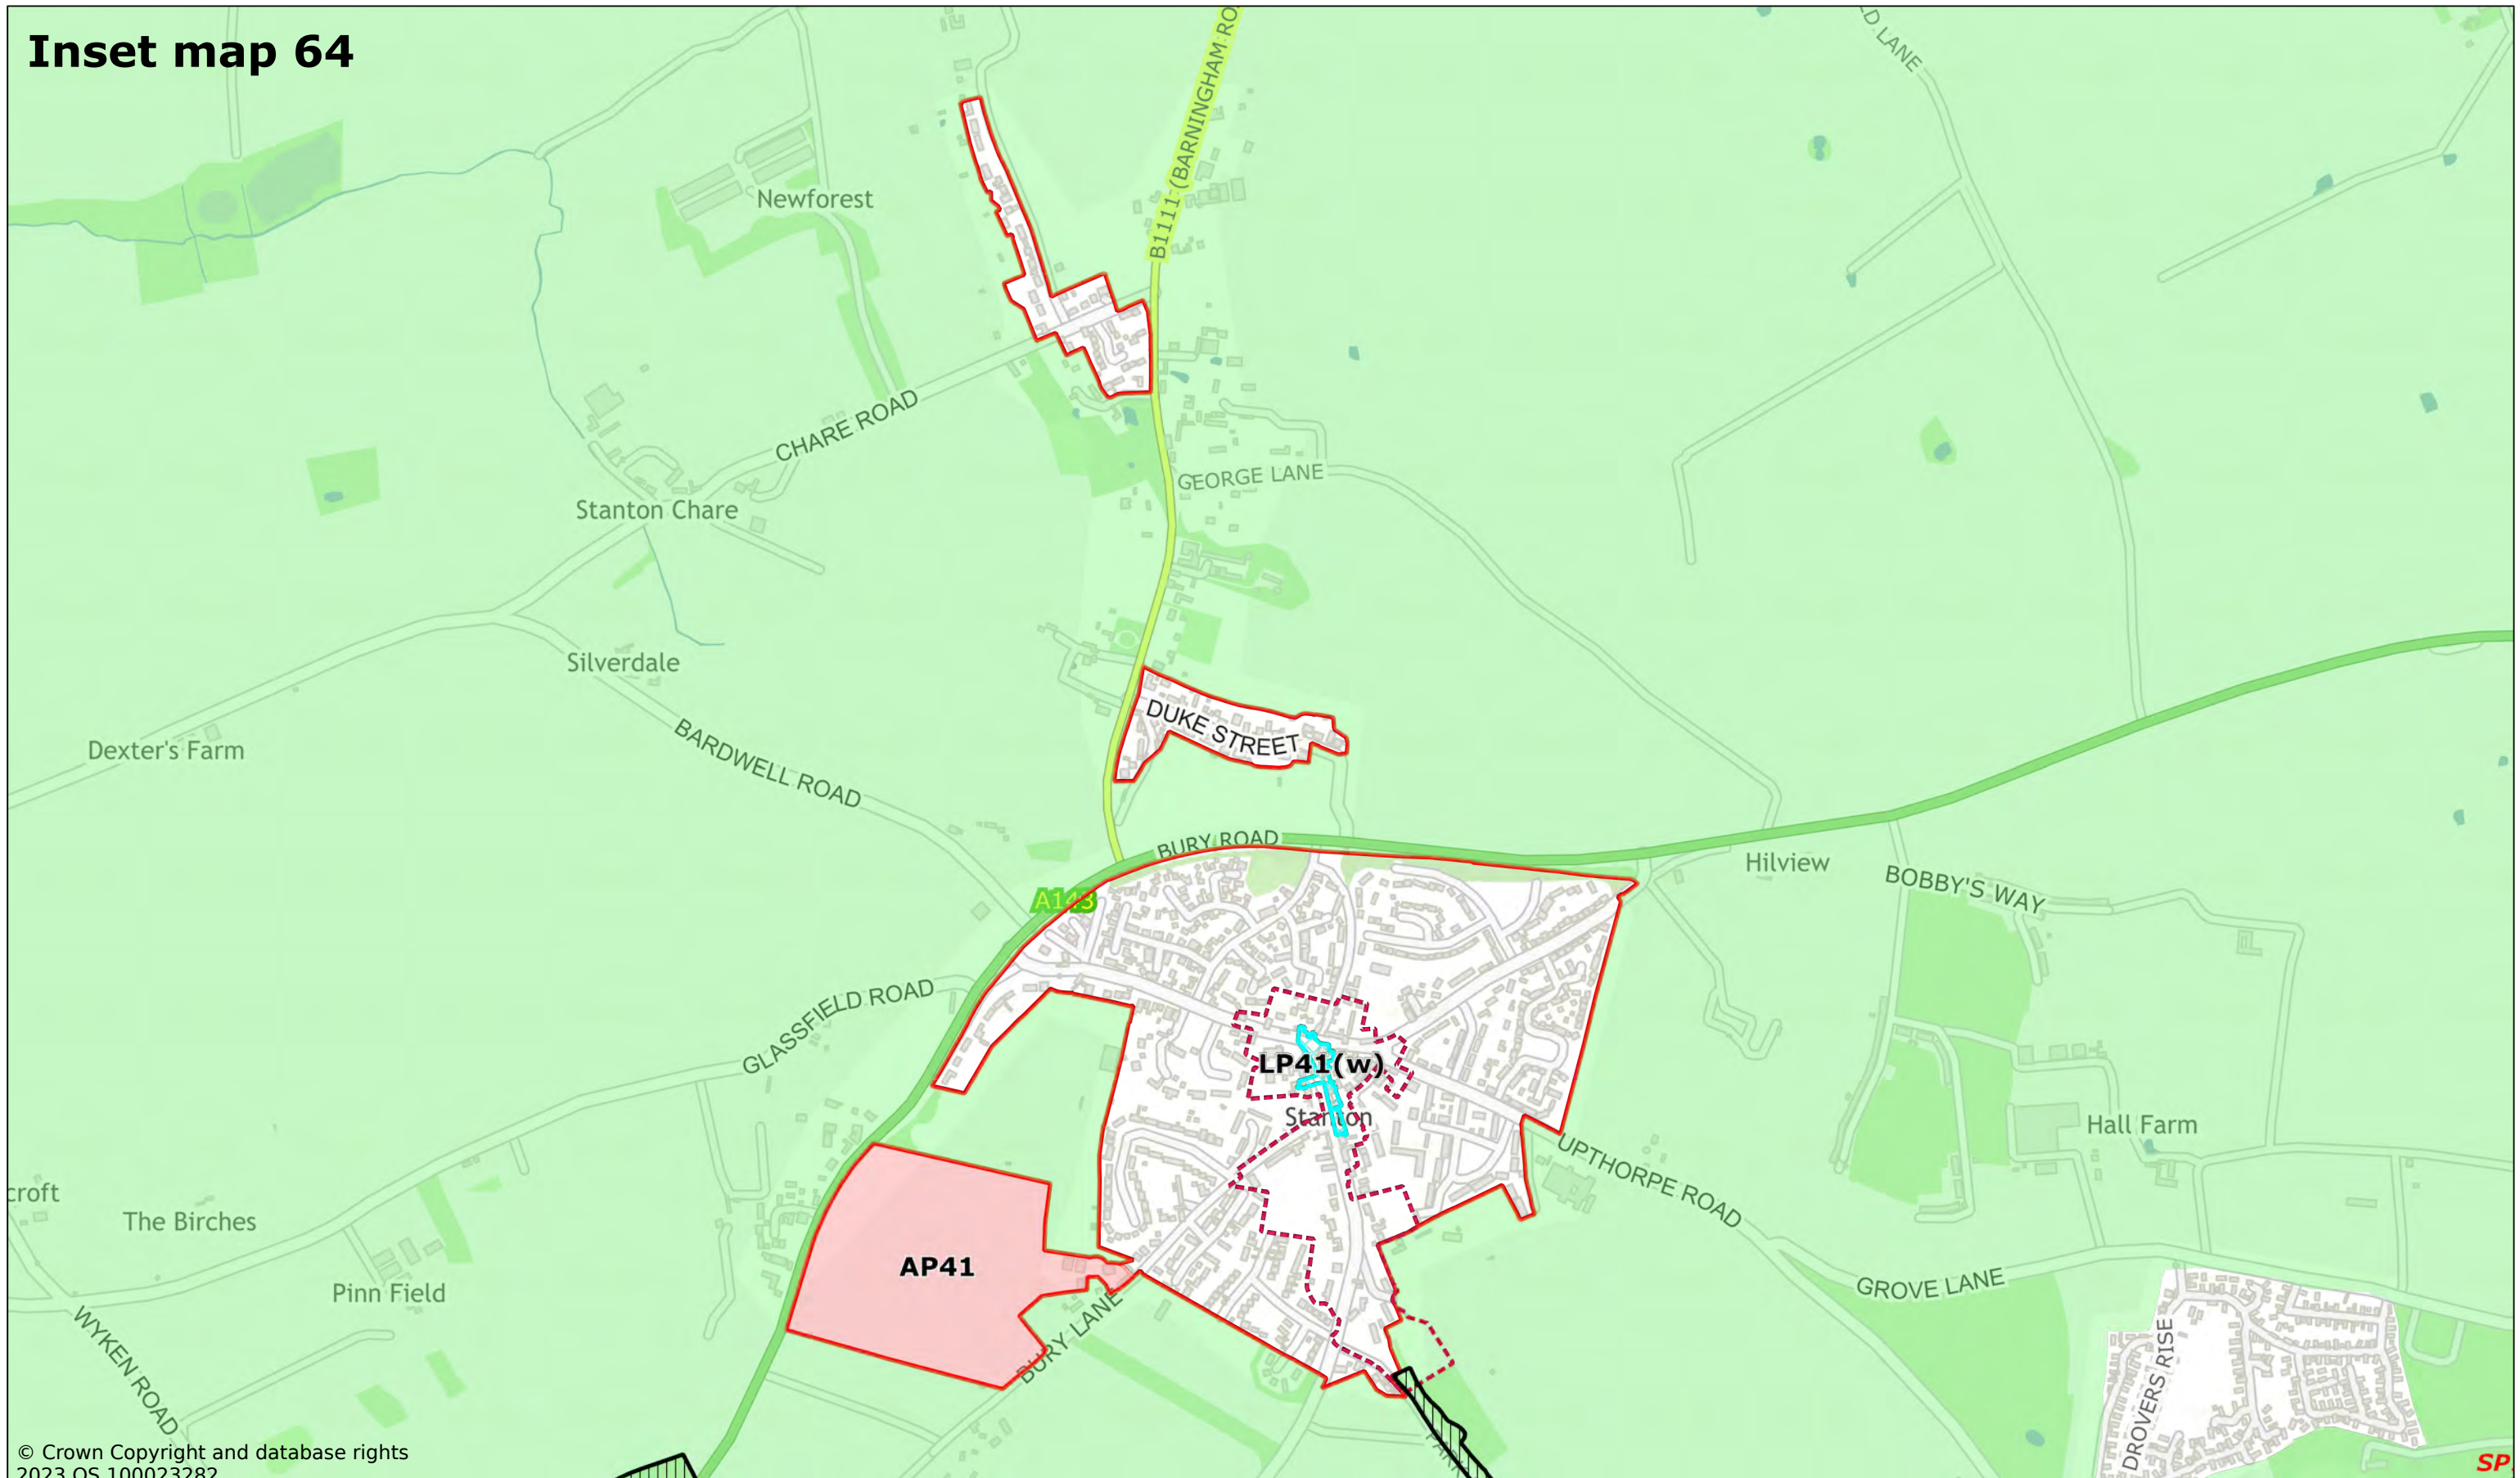

Inset map 64

© Crown Copyright and database rights 2023 OS 100023282

Stanton

Scale: 1:9000

Printed on 2023-12-08 09:56:19

by dbugg@SEBC_DOMAIN

© Crown Copyright and database rights 2023 OS 100023282.

West Suffolk House
Western Way
Bury St Edmunds
IP33 3YU
01284 763233
www.westsuffolk.gov.uk