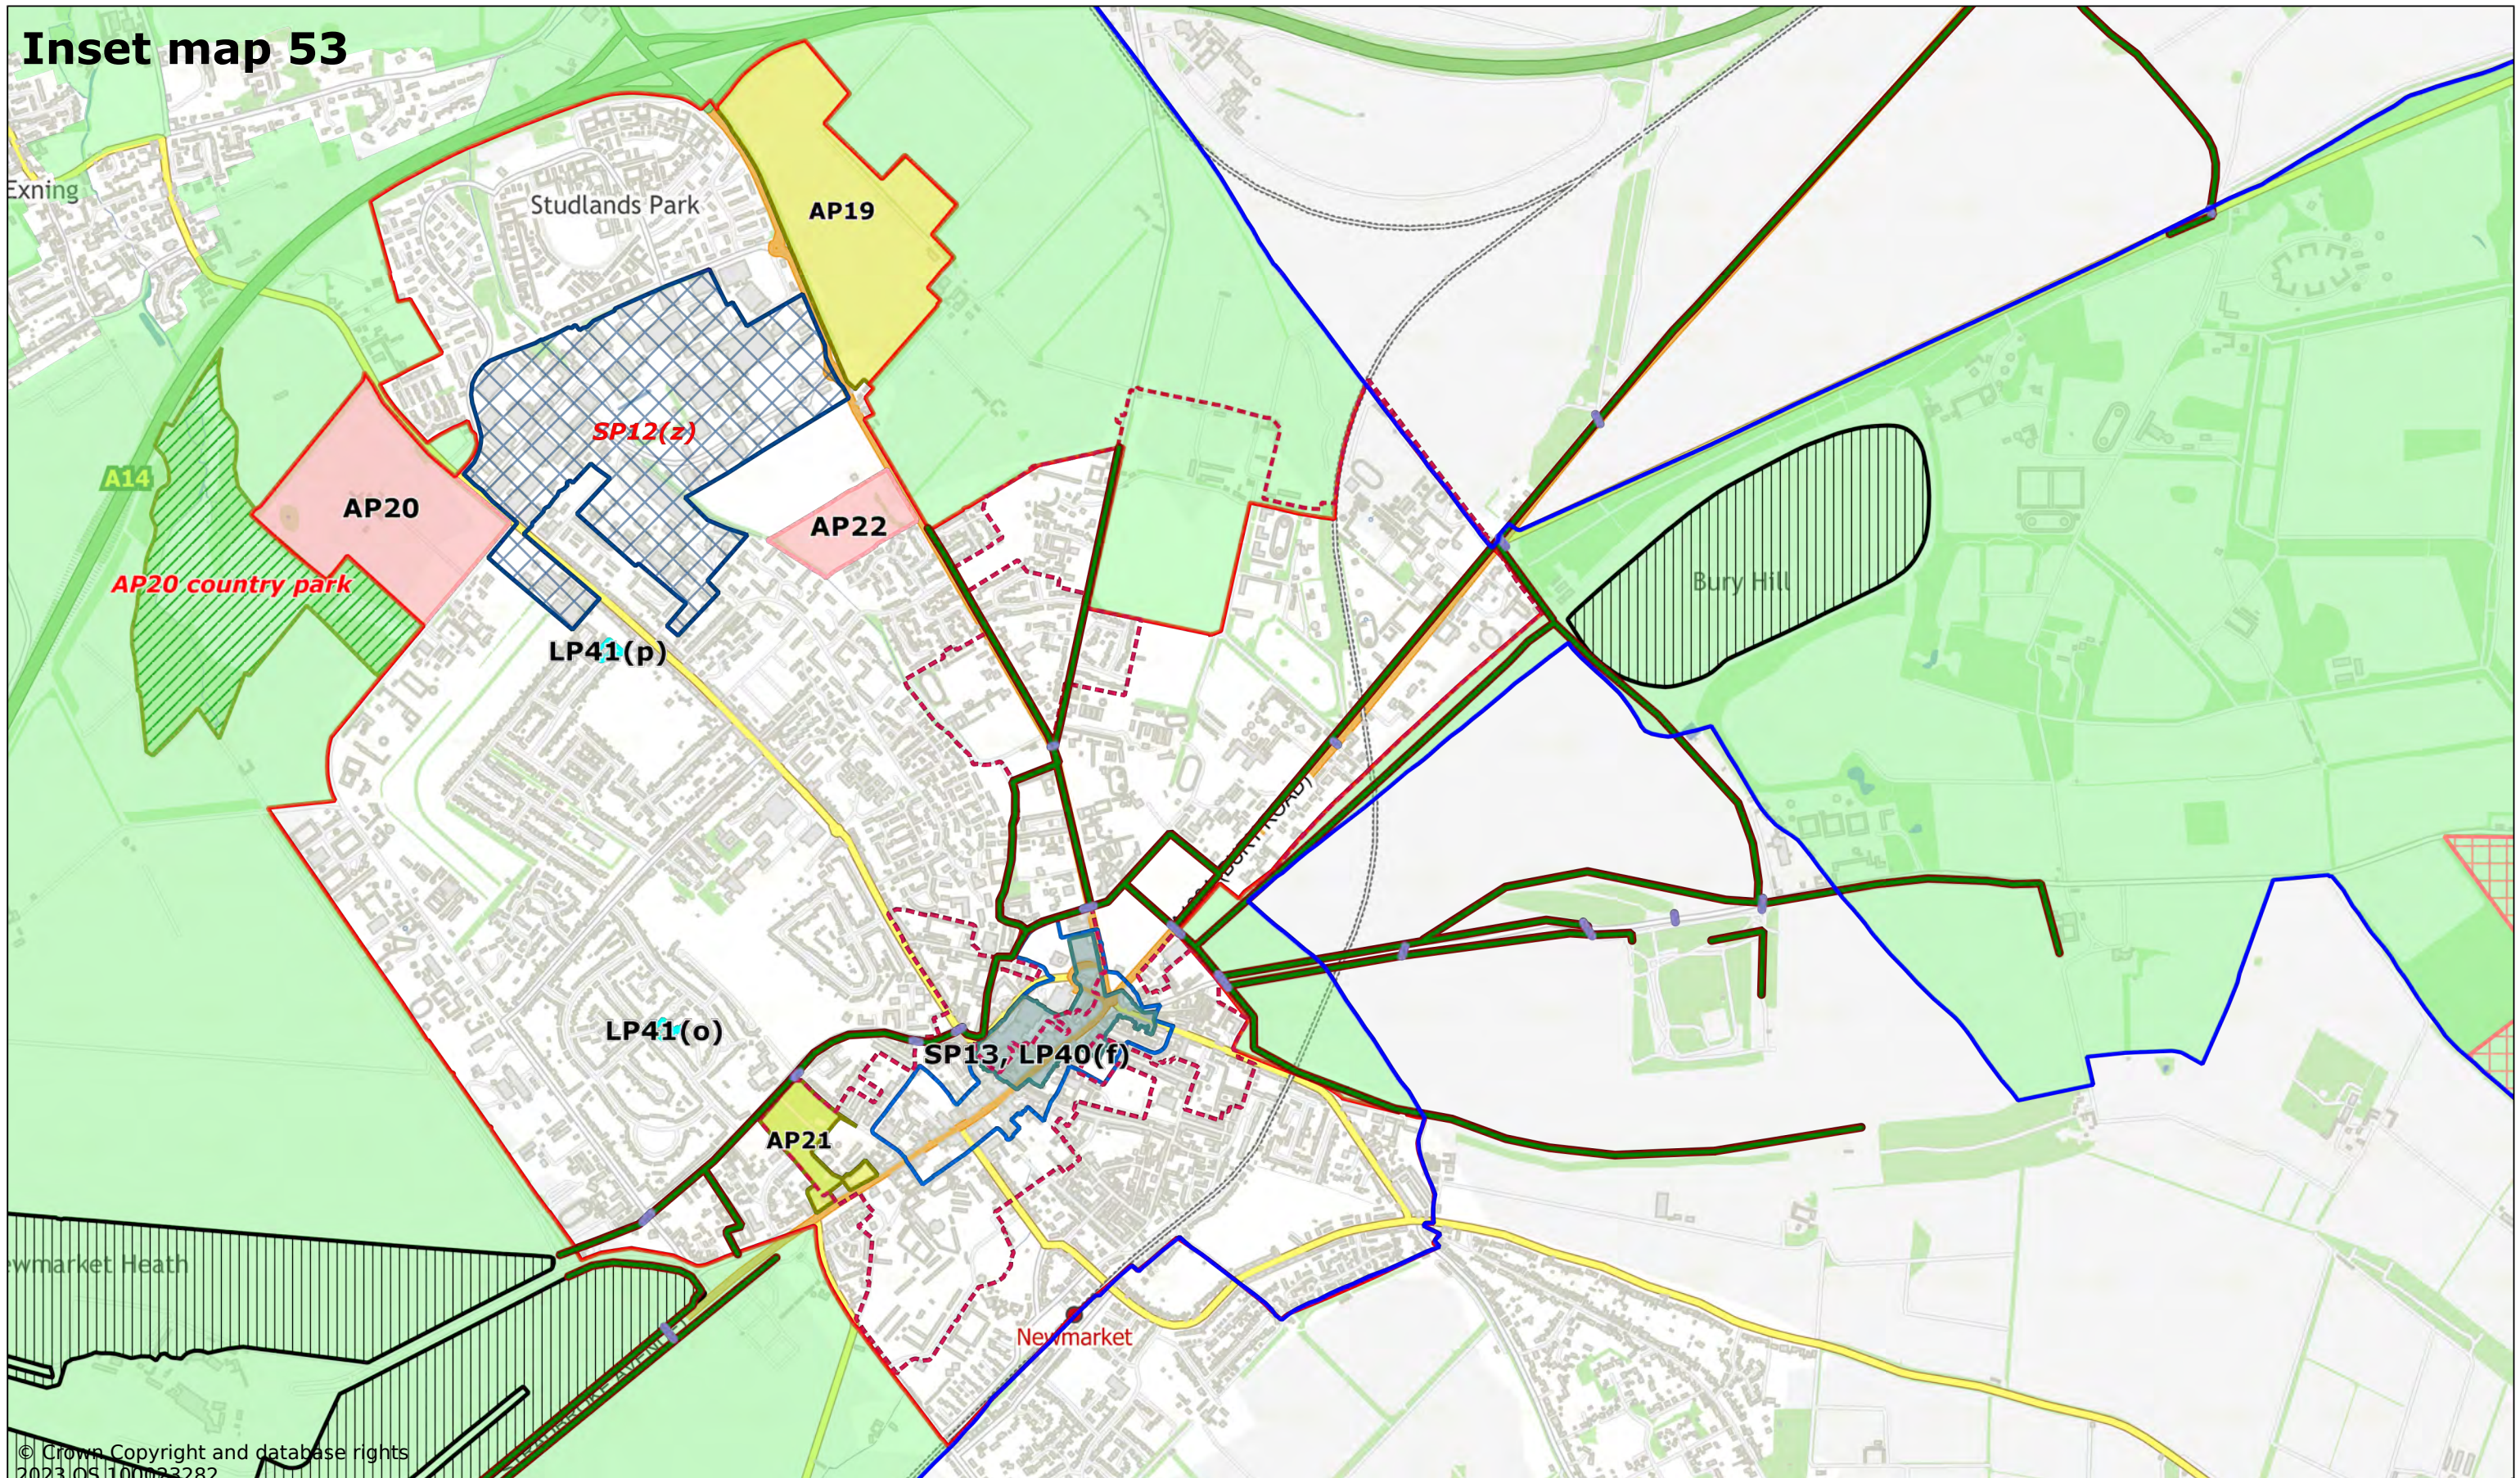

Inset map 53

© Crown Copyright and database rights
2023 OS 100023282

Newmarket

Scale: 1:16000

Printed on 2023-12-06 10:56:51

by dbugg@SEBC_DOMAIN

© Crown Copyright and database rights 2023 OS 100023282.

West Suffolk House
Western Way
Bury St Edmunds
IP33 3YU
01284 763233
www.westsuffolk.gov.uk