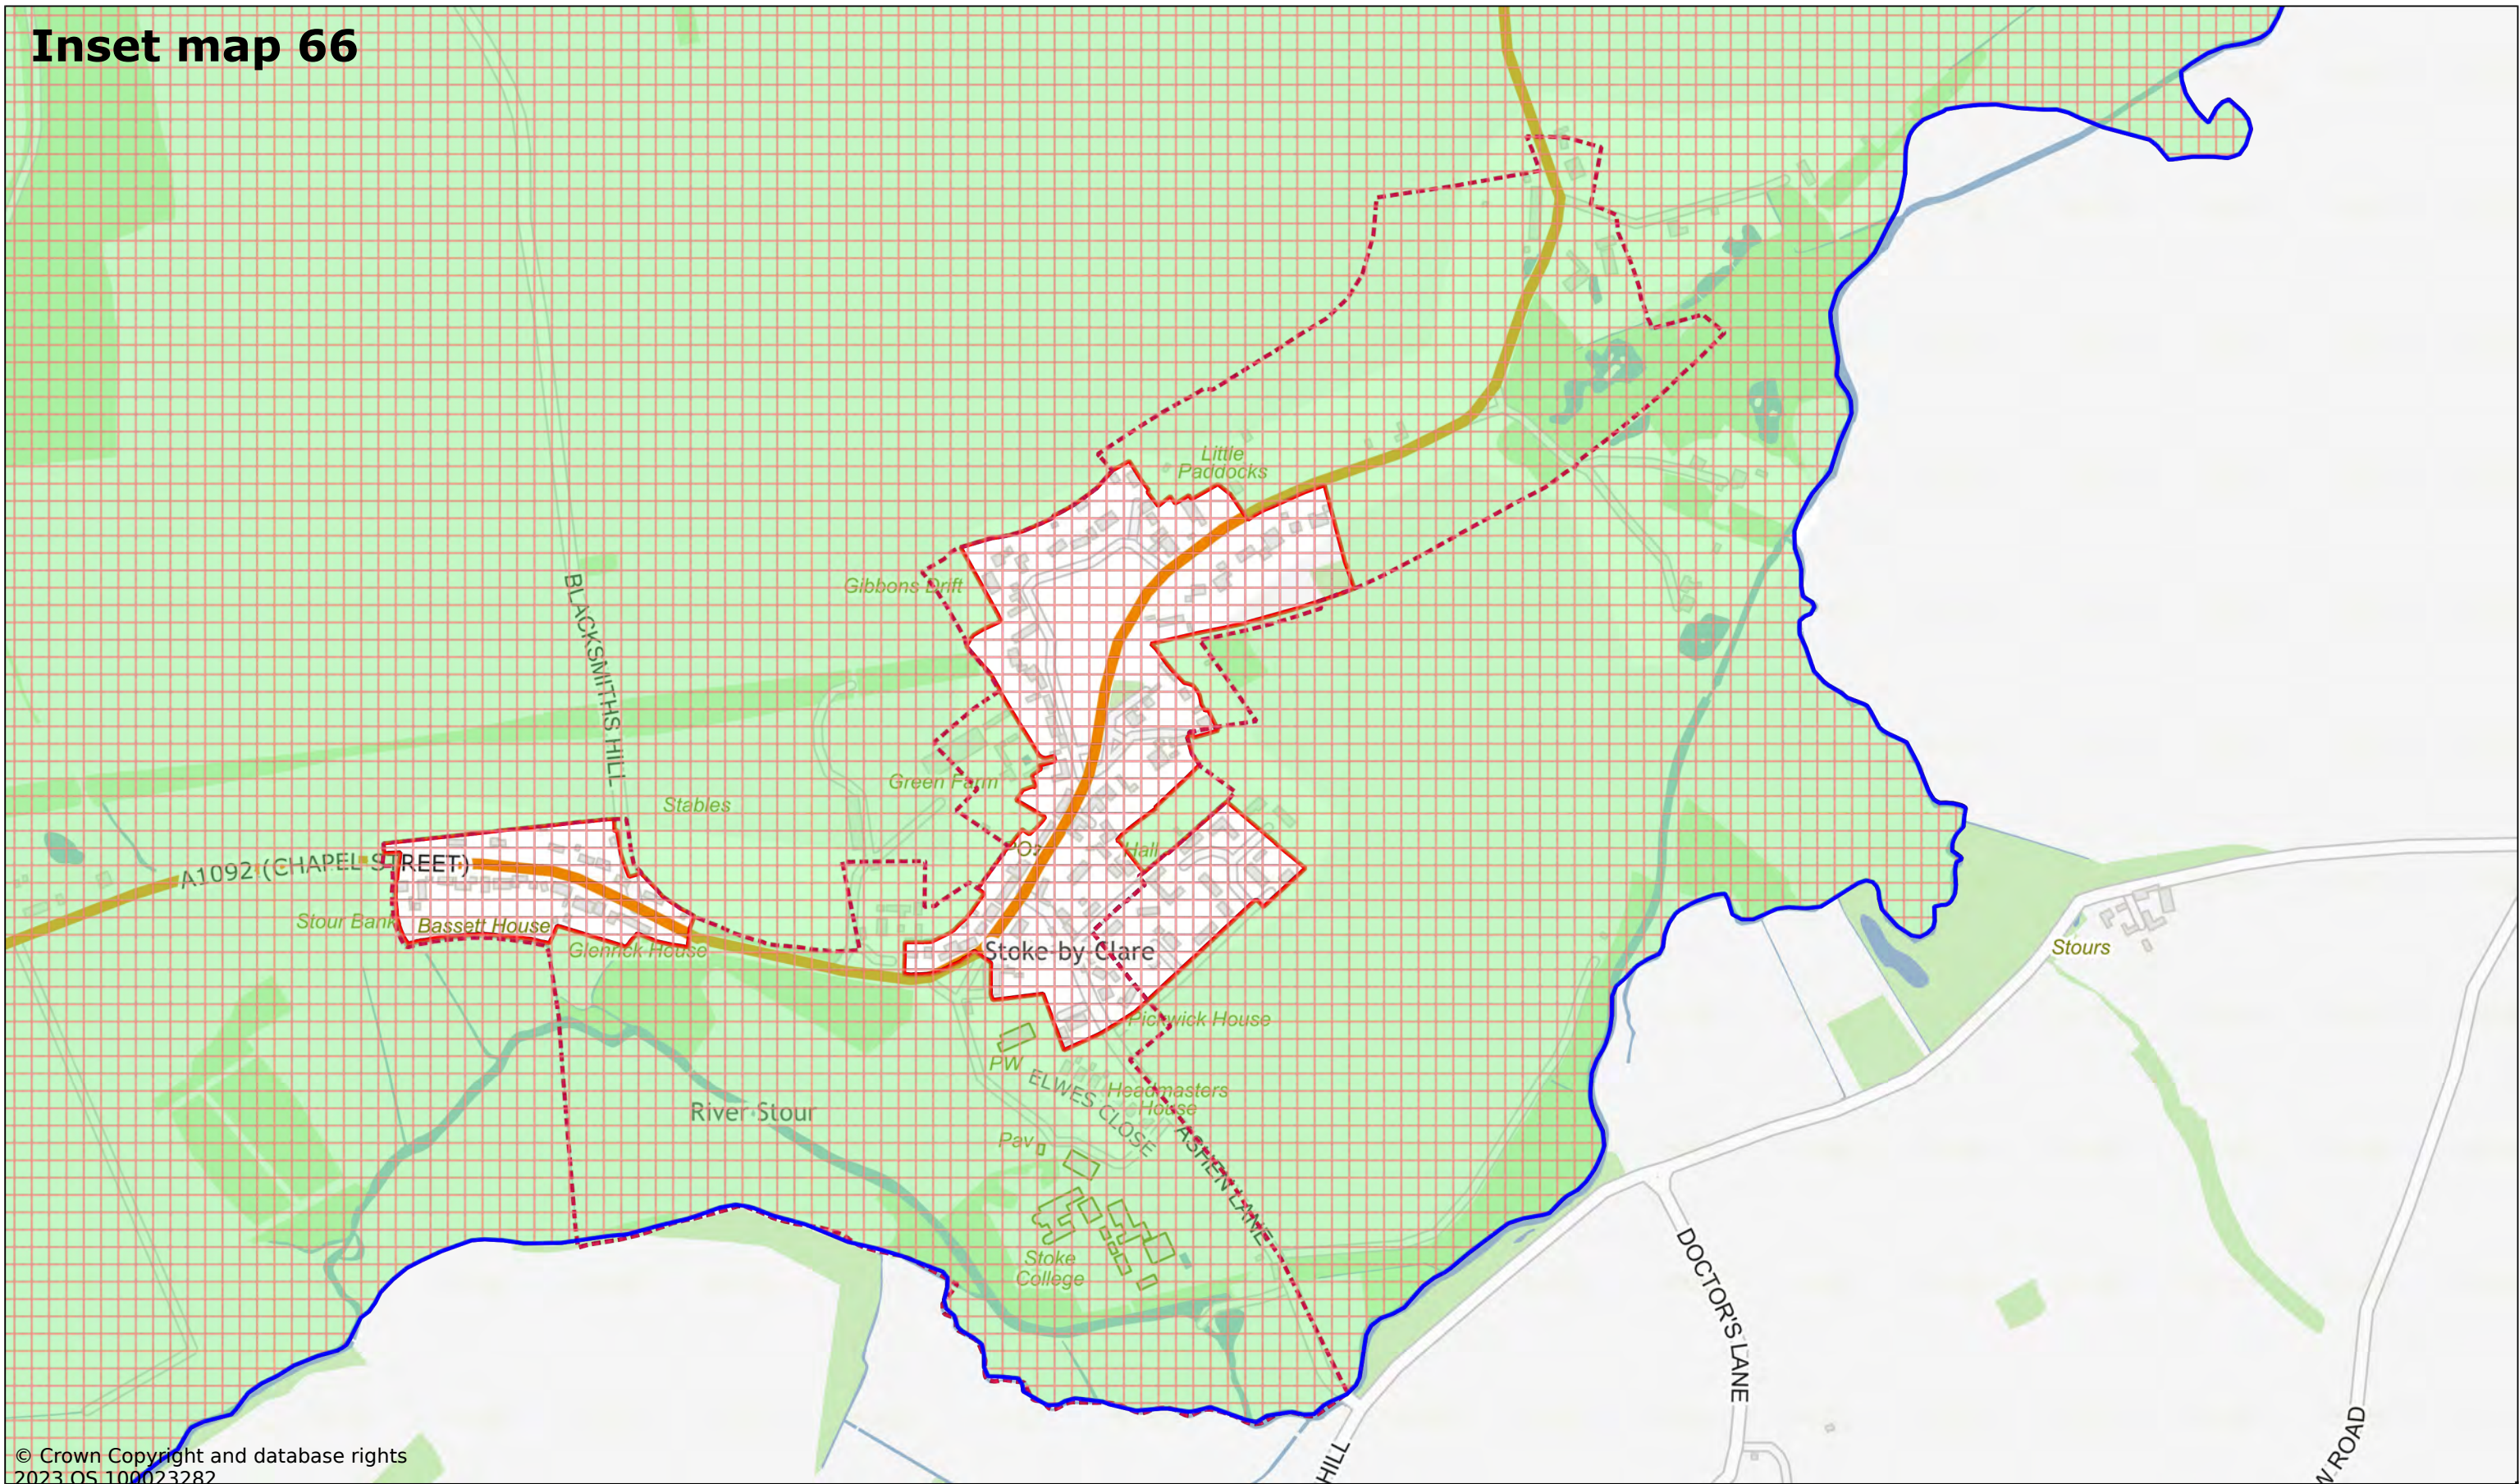

Inset map 66

© Crown Copyright and database rights 2023 OS 100023282

Stoke By Clare

Scale: 1:6000

Printed on 2023-11-23 11:15:35

by kcooper@SEBC_DOMAIN

© Crown Copyright and database rights 2023 OS 100023282.

West Suffolk House
Western Way
Bury St Edmunds
IP33 3YU
01284 763233
www.westsuffolk.gov.uk