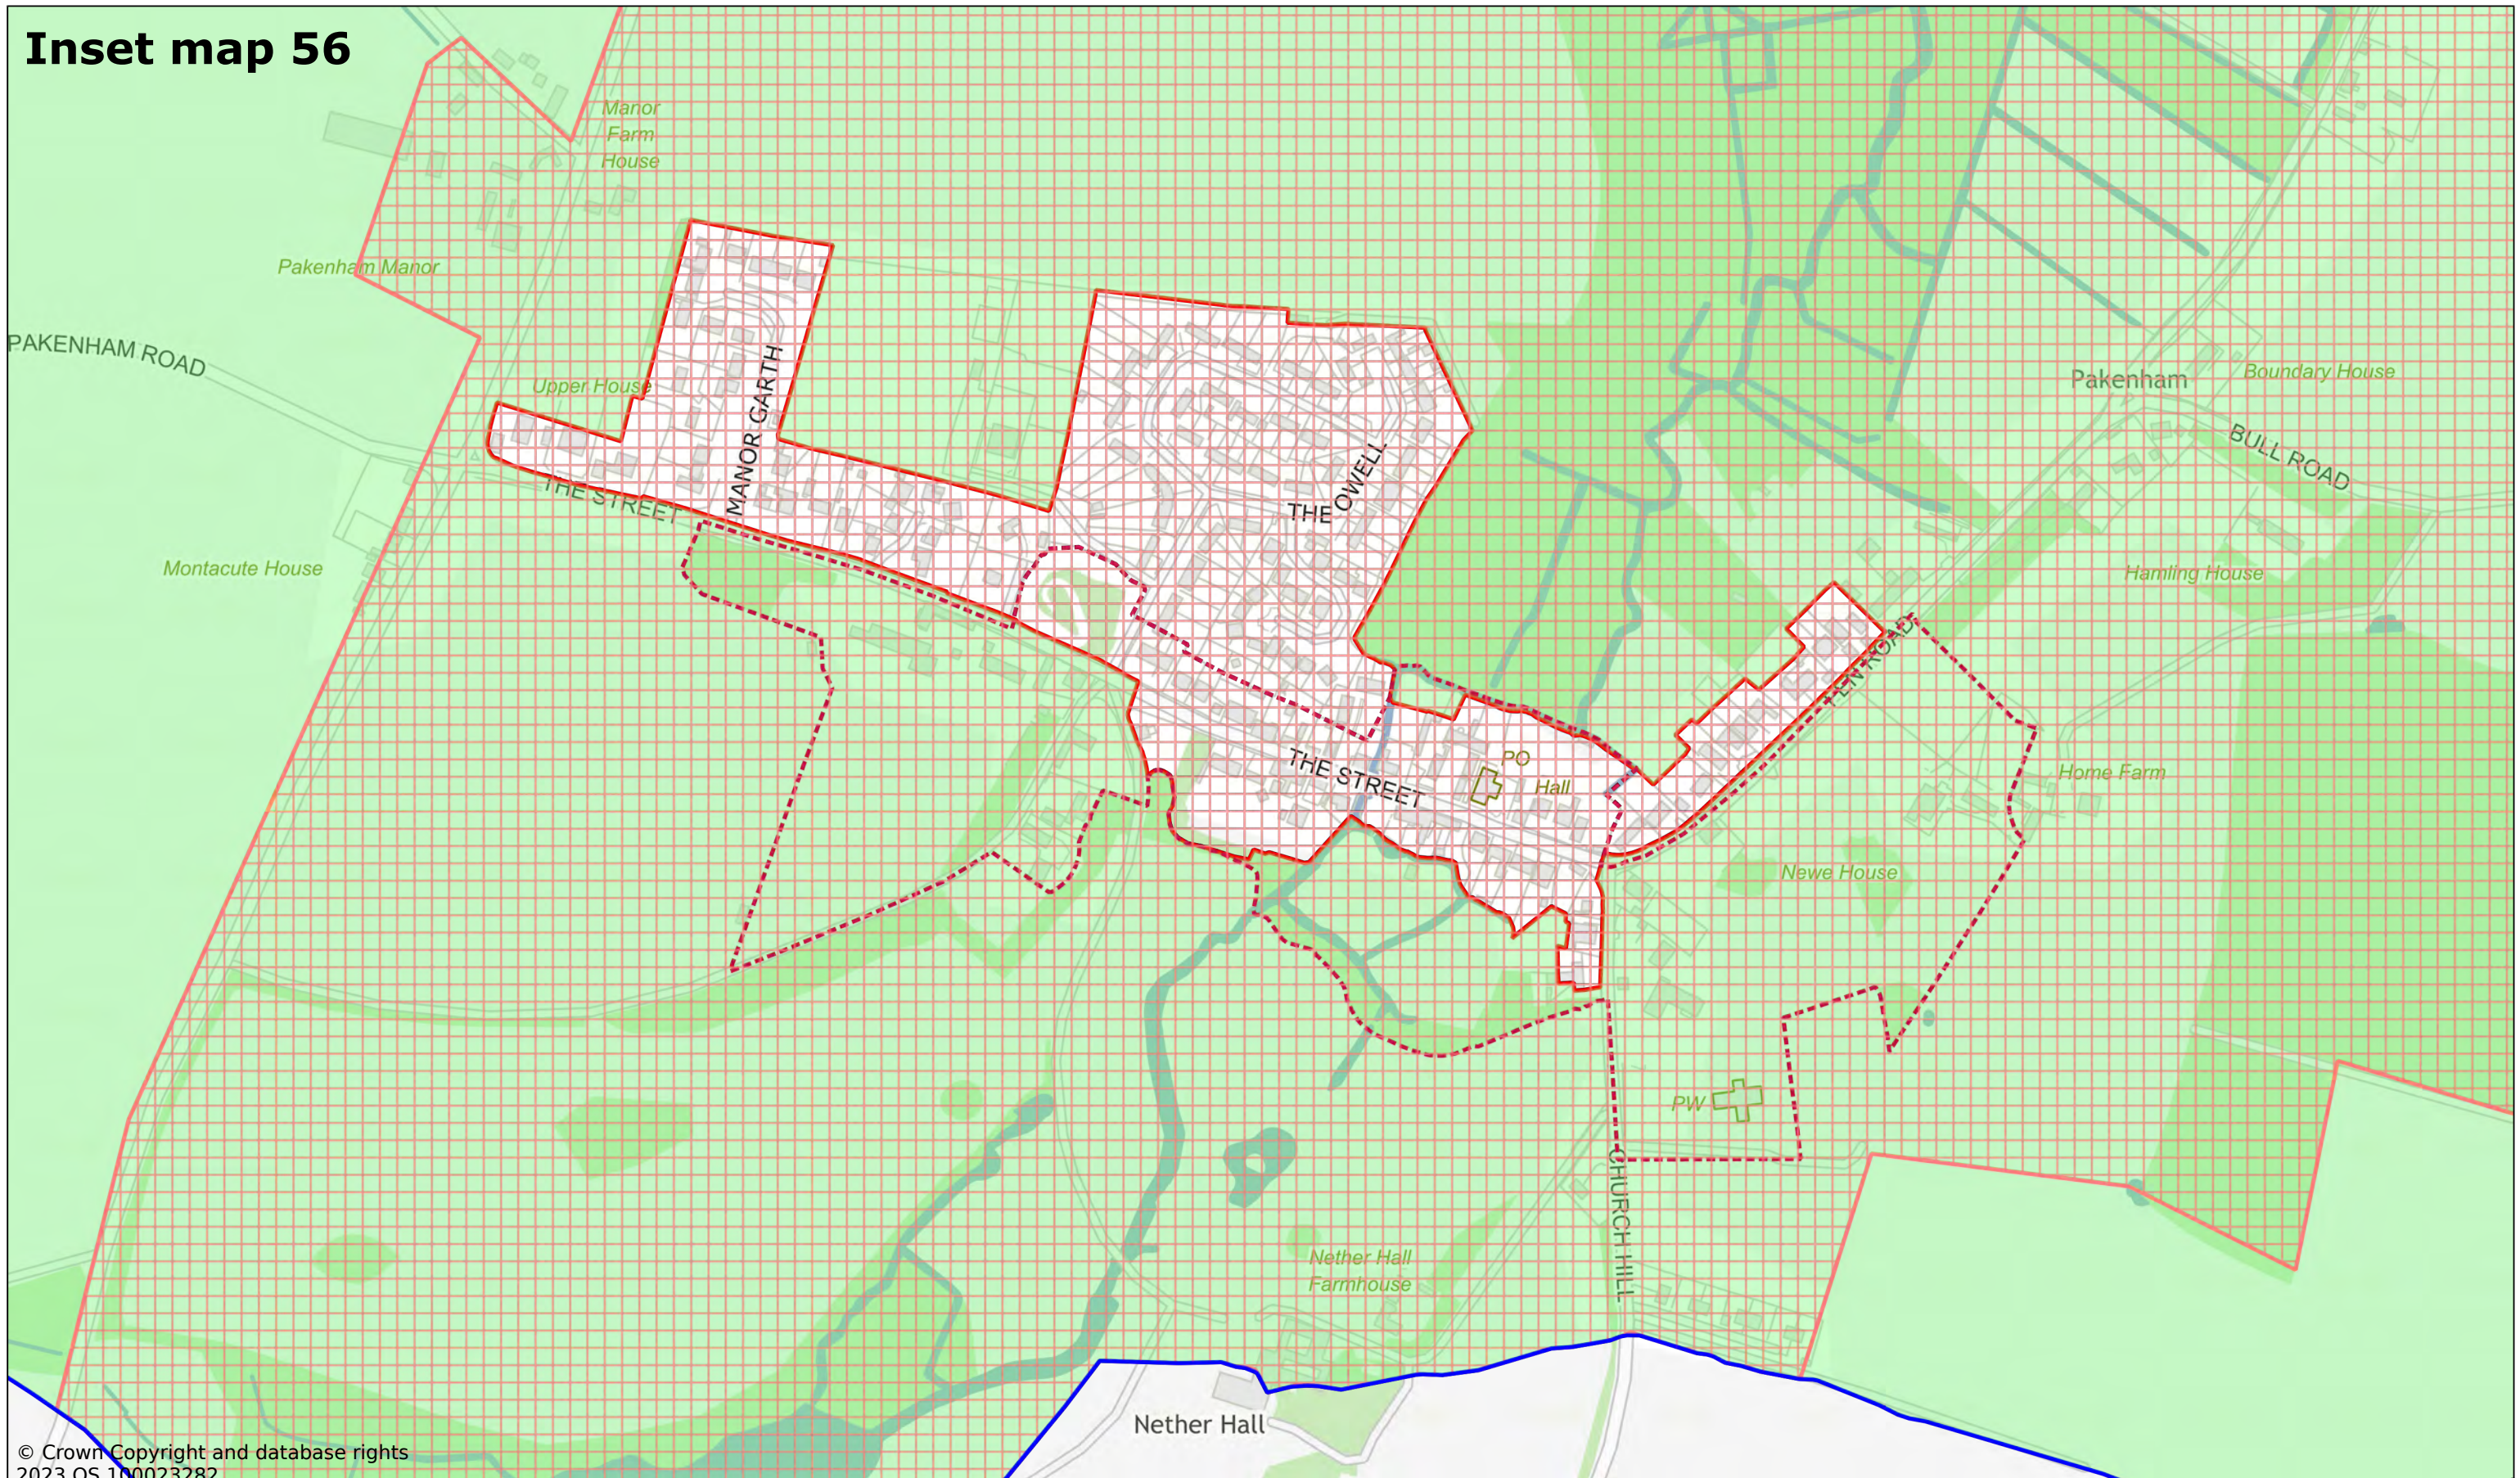

Inset map 56

© Crown Copyright and database rights 2023 OS 100023282

Pakenham

Scale: 1:4000

Printed on 2023-11-23 10:47:07

by kcooper@SEBC_DOMAIN

© Crown Copyright and database rights 2023 OS 100023282.

West Suffolk House
Western Way
Bury St Edmunds
IP33 3YU
01284 763233
www.westsuffolk.gov.uk