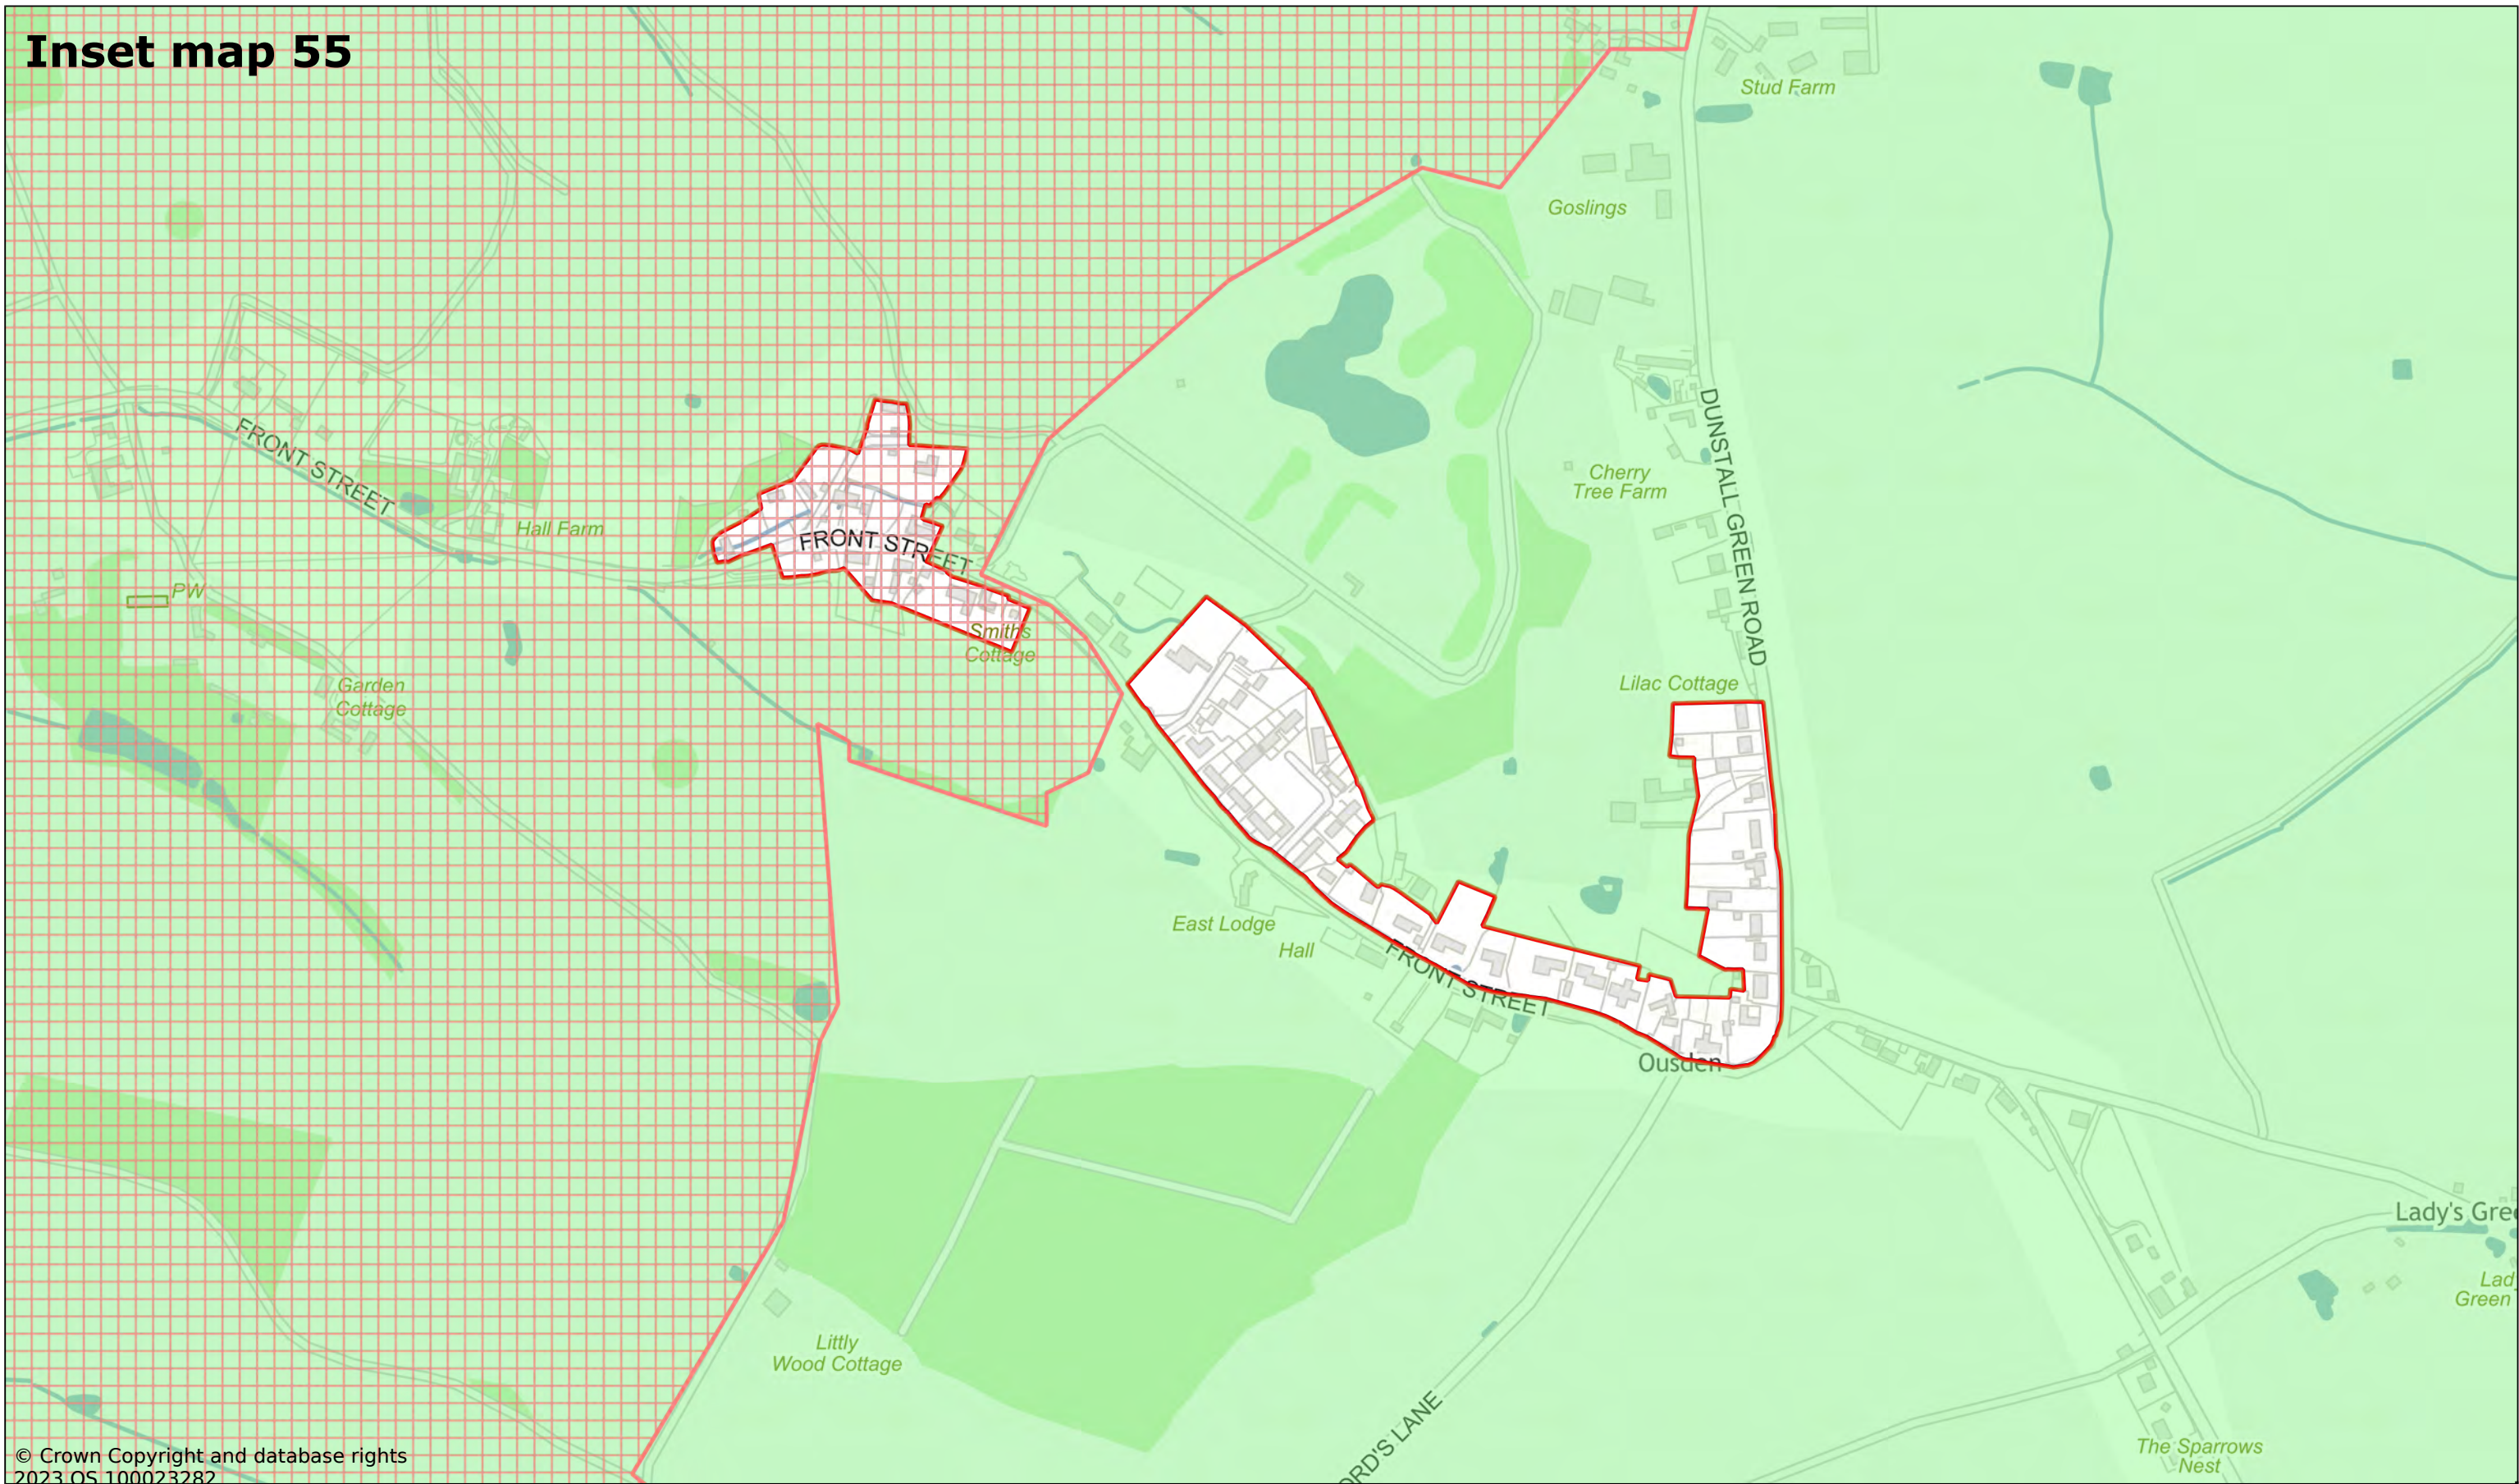

Inset map 55

© Crown Copyright and database rights
2023 OS 100023282

Ousden

Scale: 1:5000

Printed on 2023-11-23 10:36:00

by kcooper@SEBC_DOMAIN

© Crown Copyright and database rights 2023 OS 100023282.

West Suffolk House
Western Way
Bury St Edmunds
IP33 3YU
01284 763233
www.westsuffolk.gov.uk