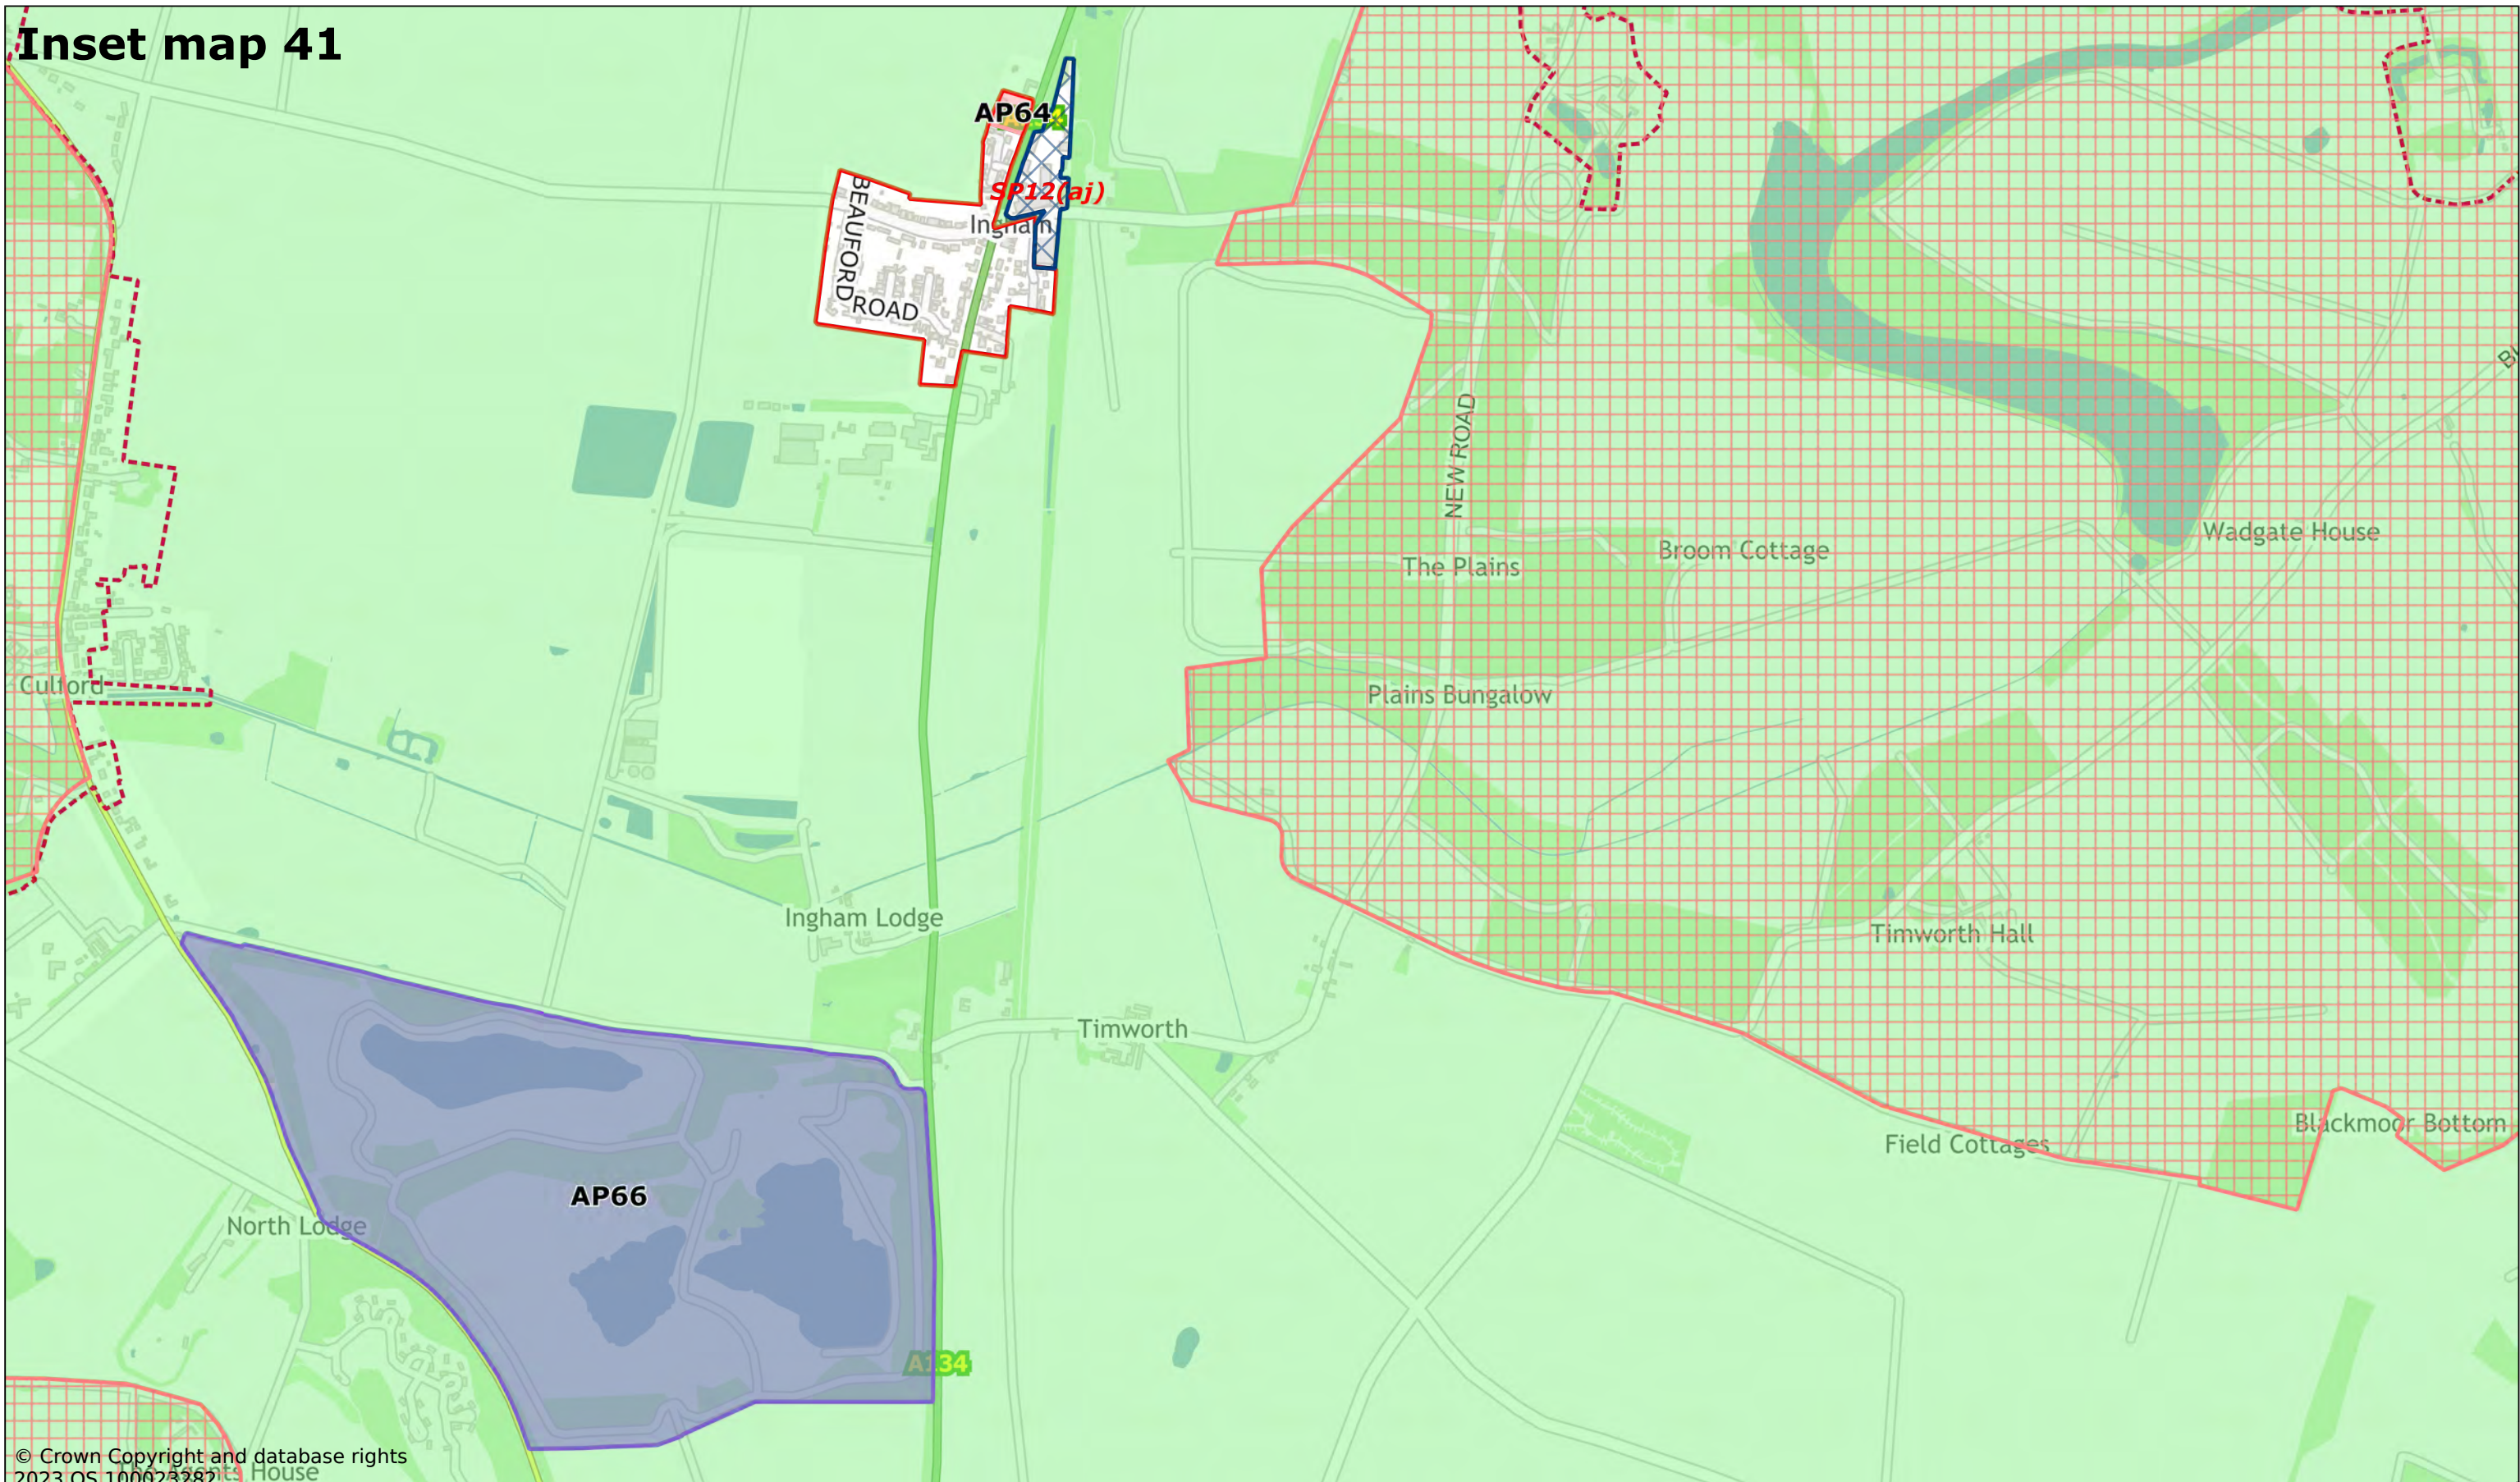

Inset map 41

© Crown Copyright and database rights
2023 OS 100023282

Ingham

Scale: 1:12000

Printed on 2023-12-06 10:35:44

by dbugg@SEBC_DOMAIN

© Crown Copyright and database rights 2023 OS 100023282.

West Suffolk House
Western Way
Bury St Edmunds
IP33 3YU
01284 763233
www.westsuffolk.gov.uk