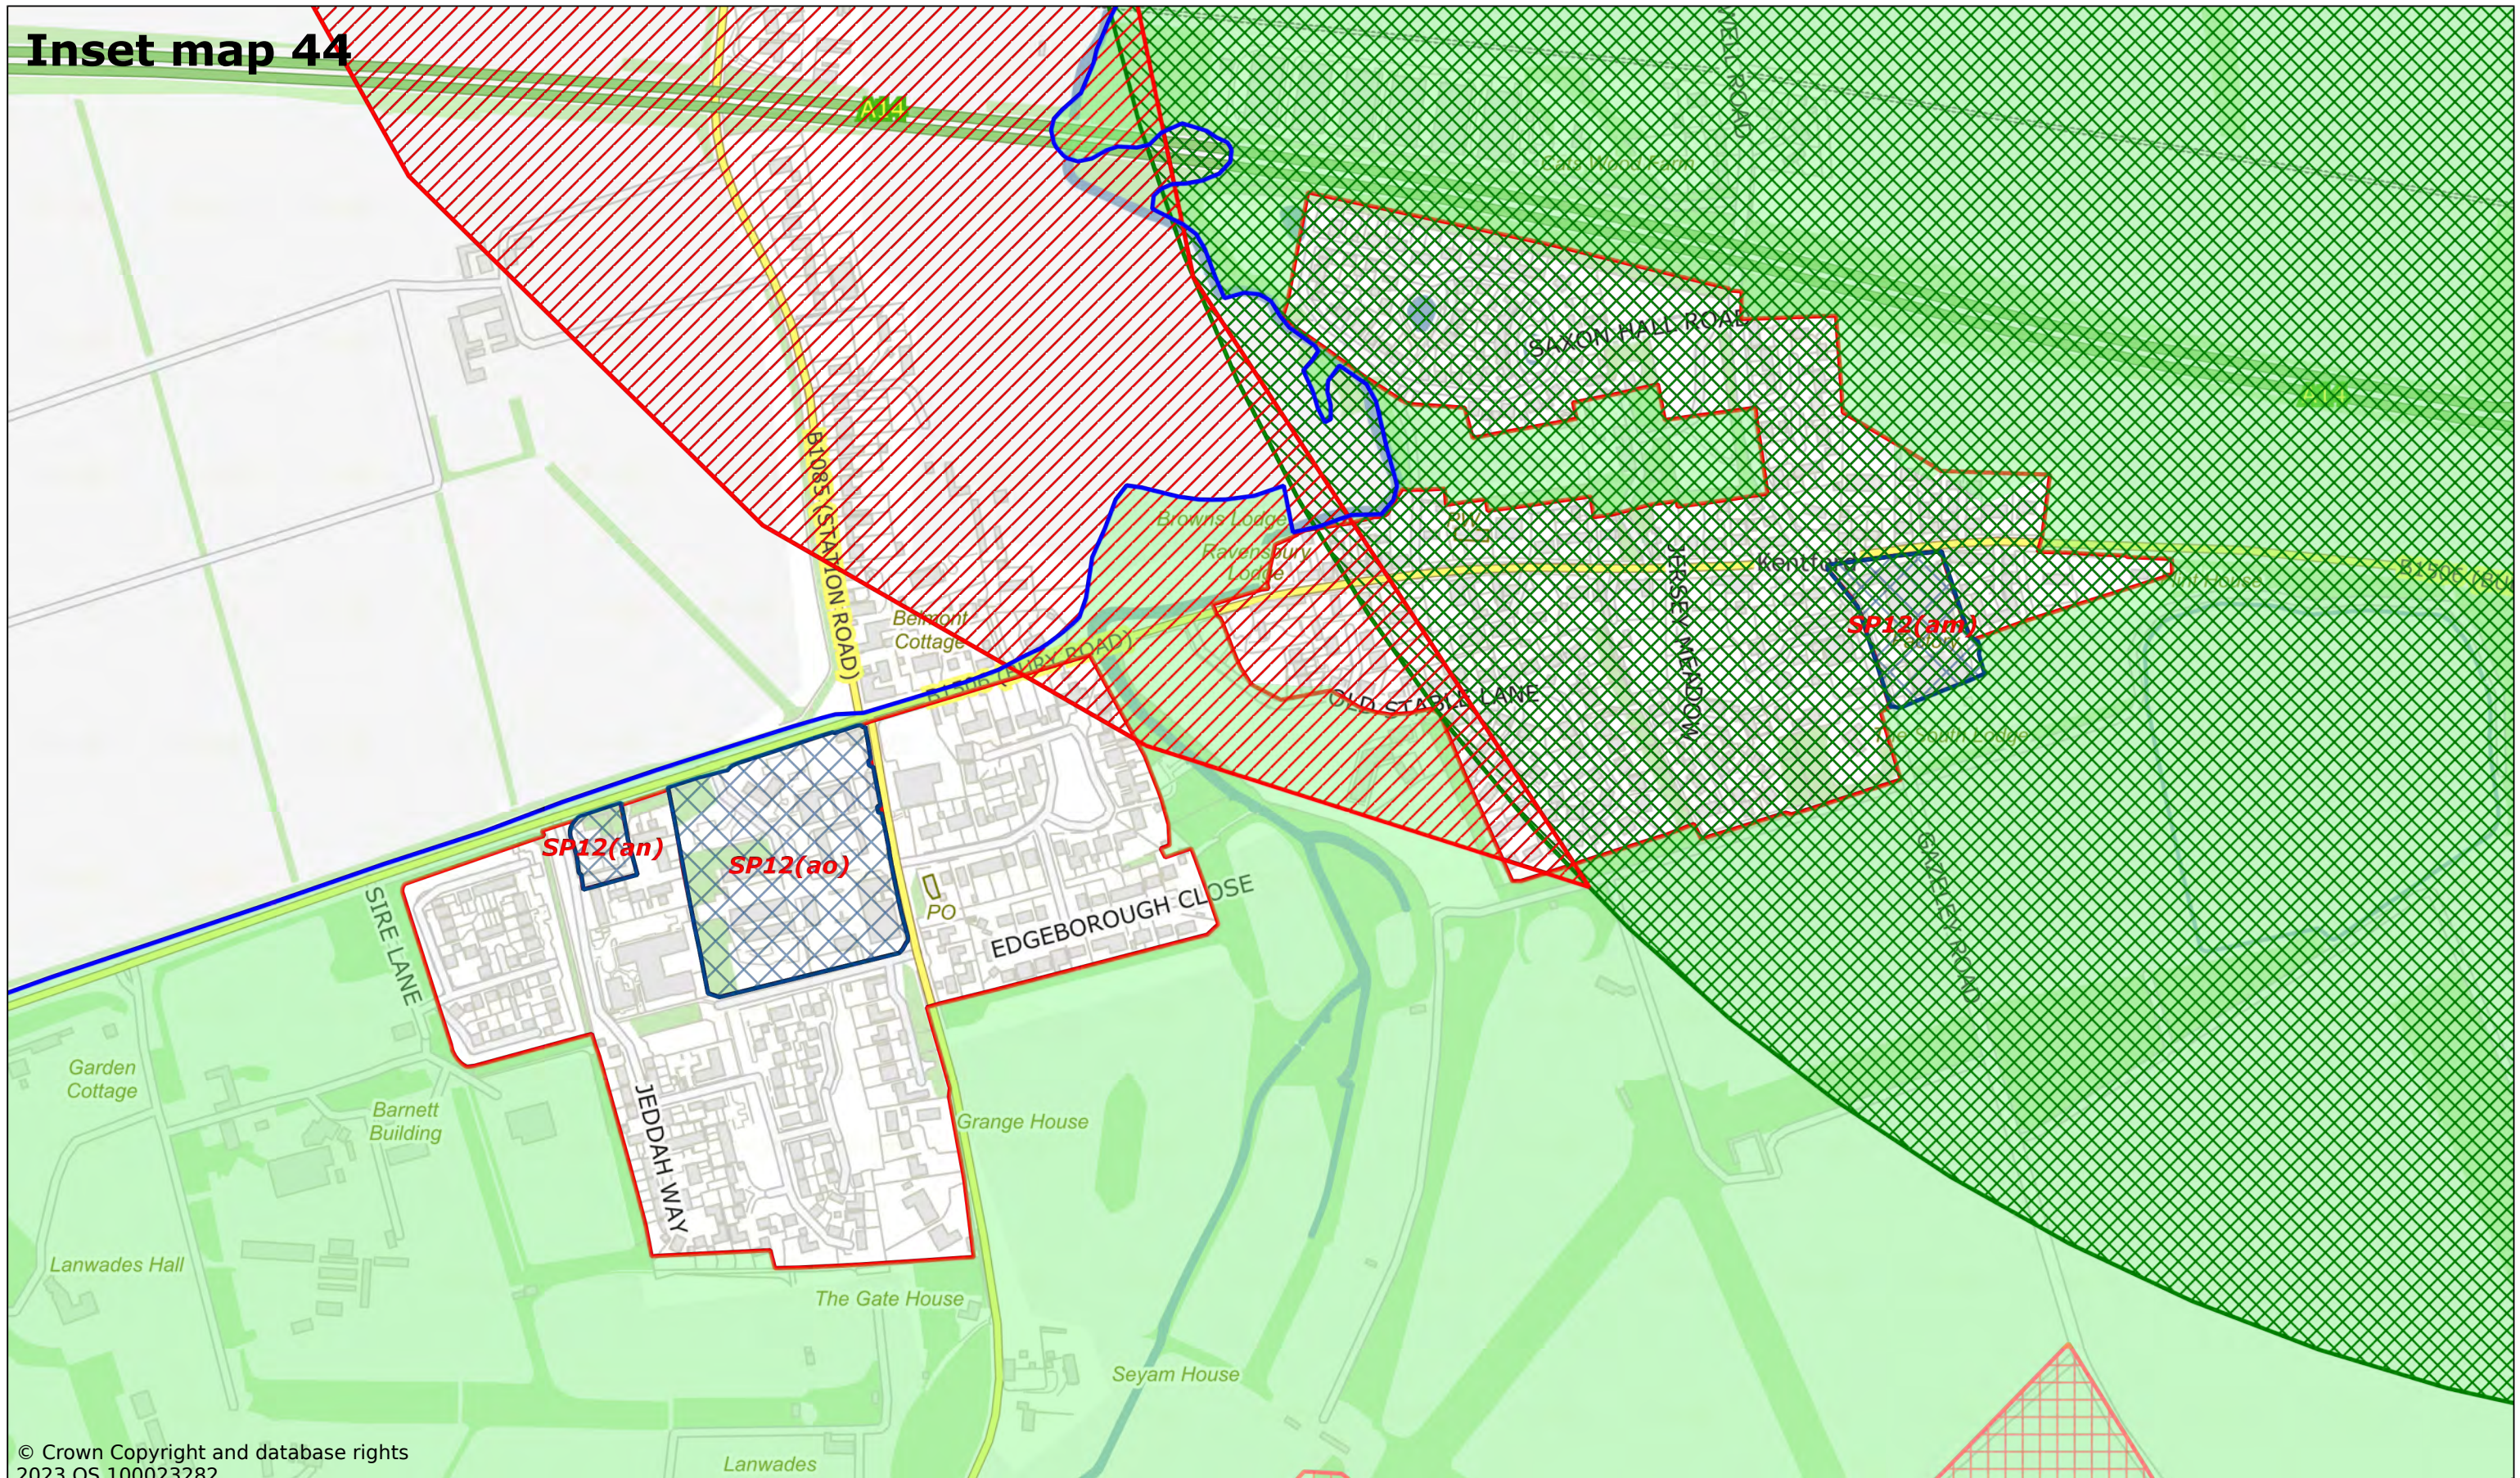

Inset map 44

© Crown Copyright and database rights
2023 OS 100023282

Kentford

Scale: 1:5000

Printed on 2023-11-24 10:44:59

by kcooper@SEBC_DOMAIN

© Crown Copyright and database rights 2023 OS 100023282.

West Suffolk House
Western Way
Bury St Edmunds
IP33 3YU
01284 763233
www.westsuffolk.gov.uk