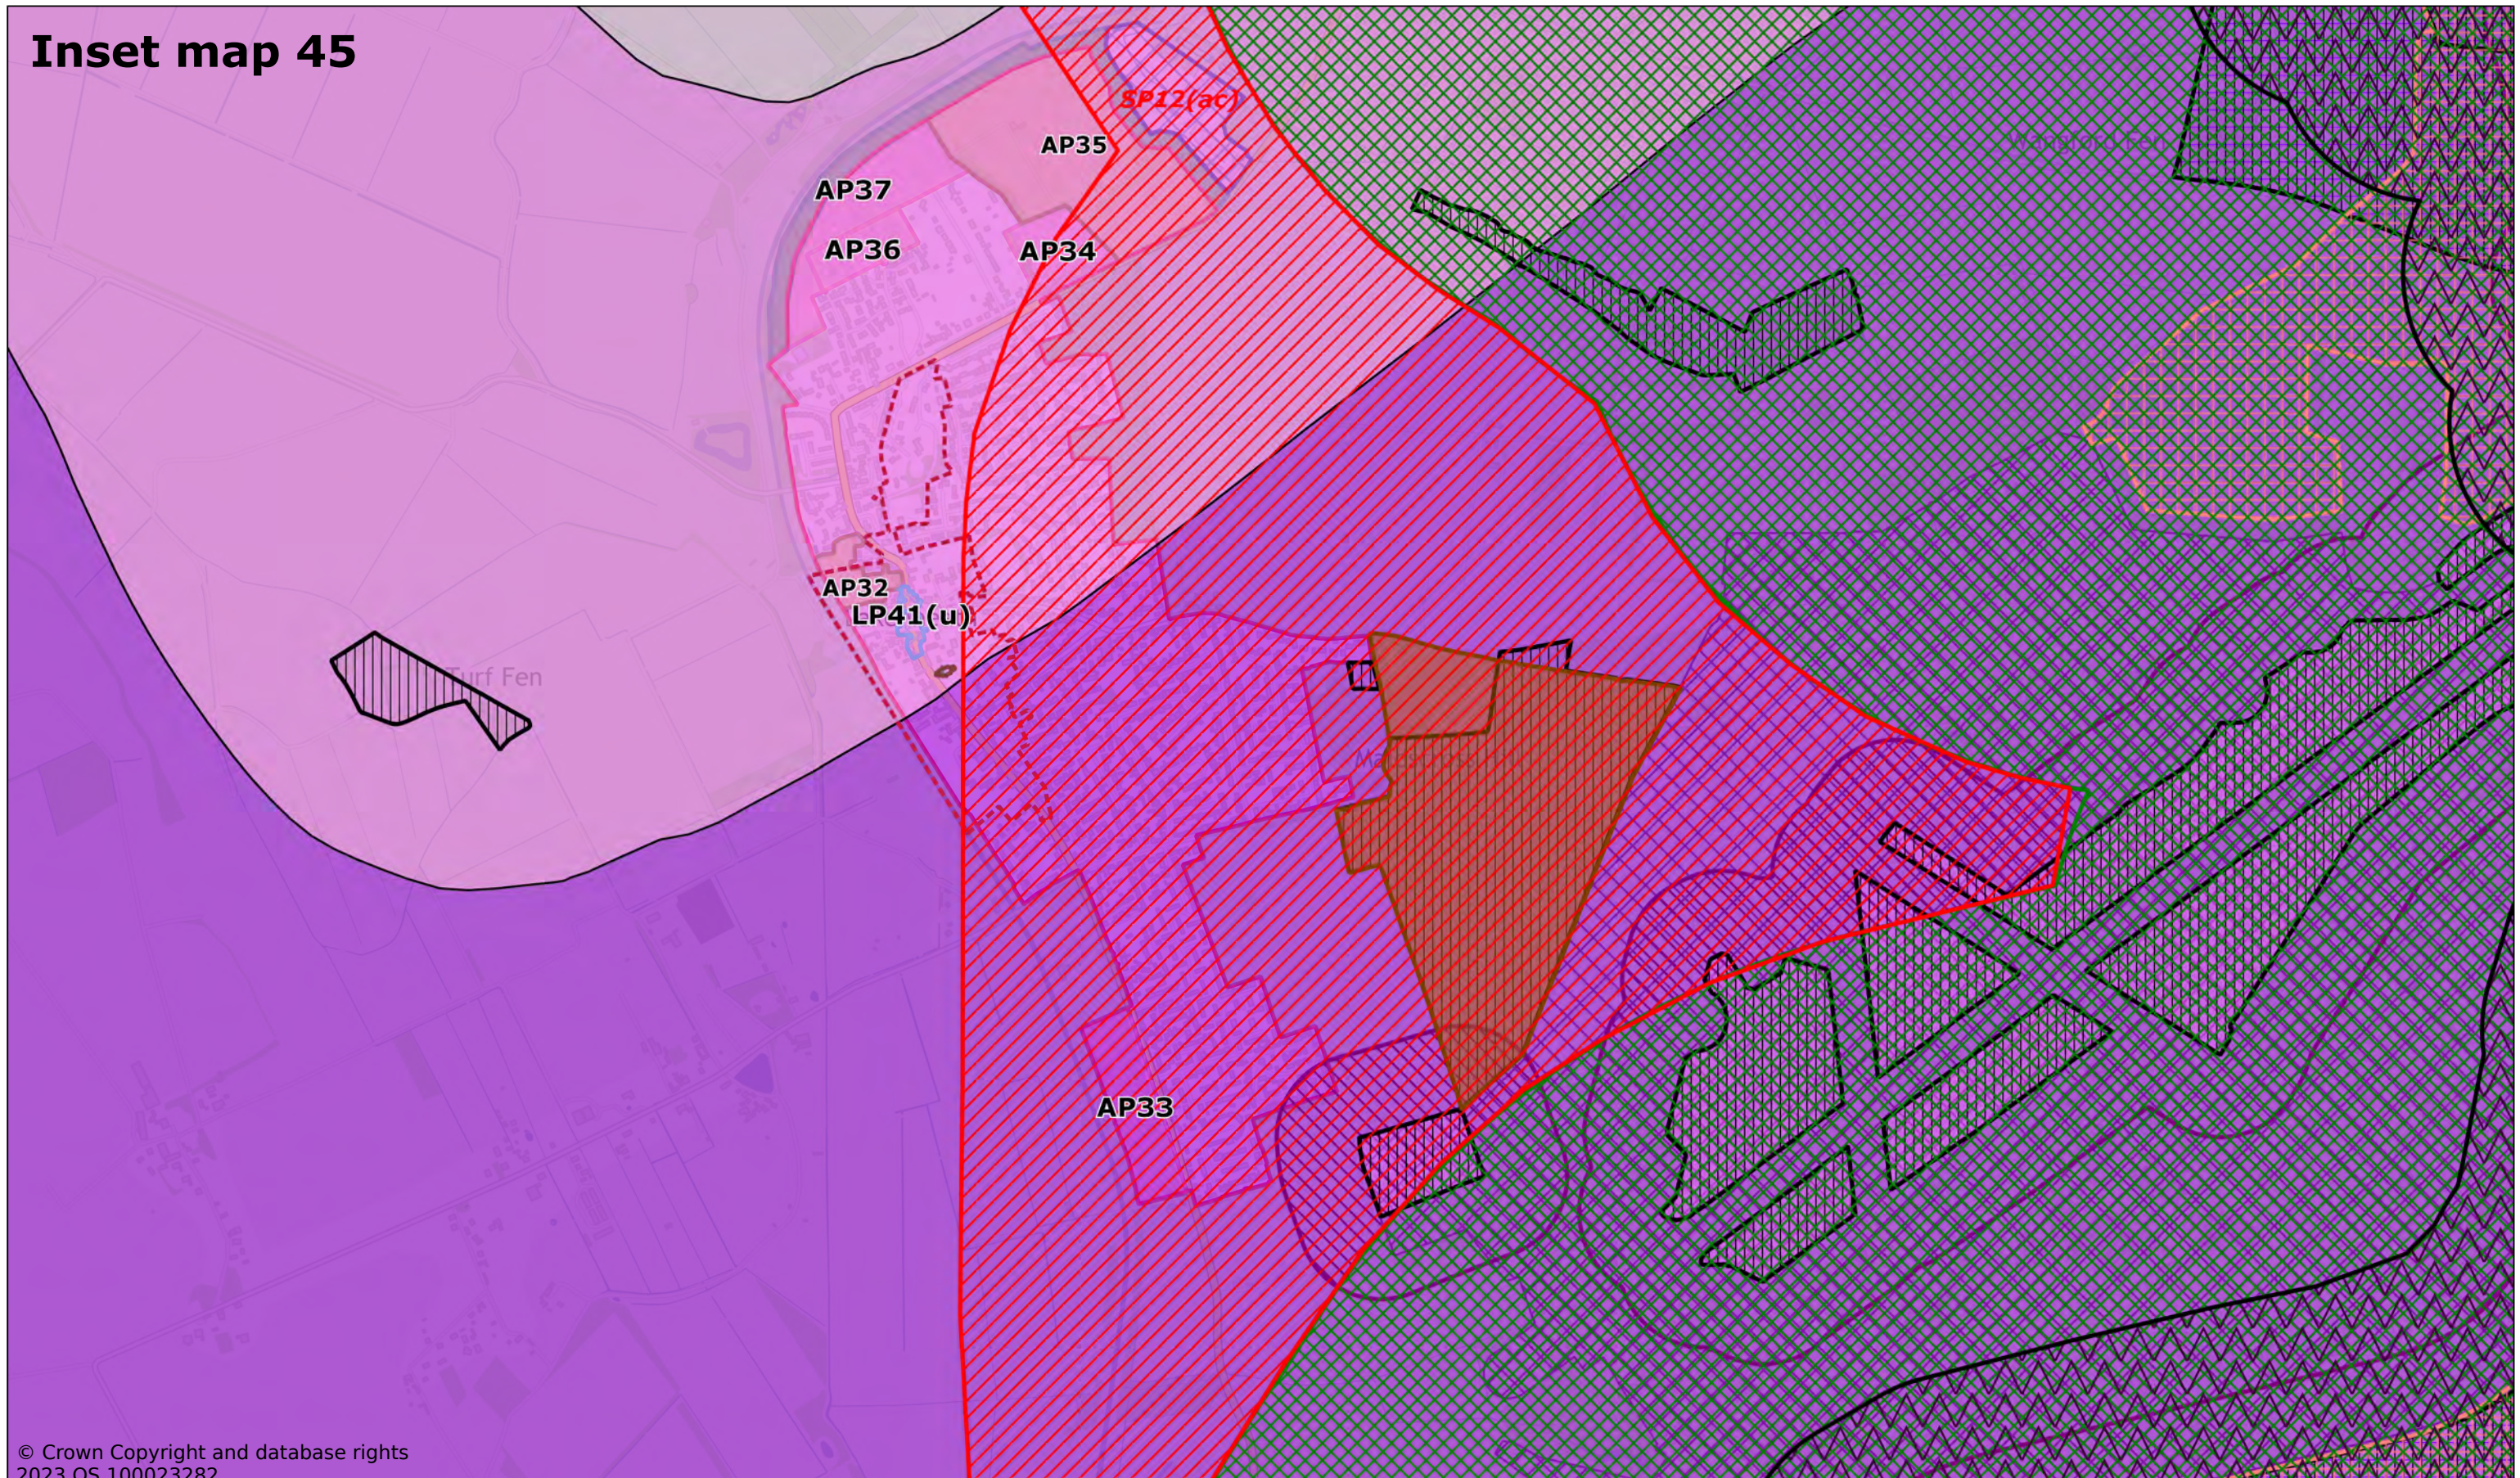

Inset map 45

© Crown Copyright and database rights
2023 OS 100023282

Lakenheath

Scale: 1:15000

Printed on 2023-12-06 10:48:38

by dbugg@SEBC_DOMAIN

© Crown Copyright and database rights 2023 OS 100023282.

West Suffolk House
Western Way
Bury St Edmunds
IP33 3YU
01284 763233
www.westsuffolk.gov.uk