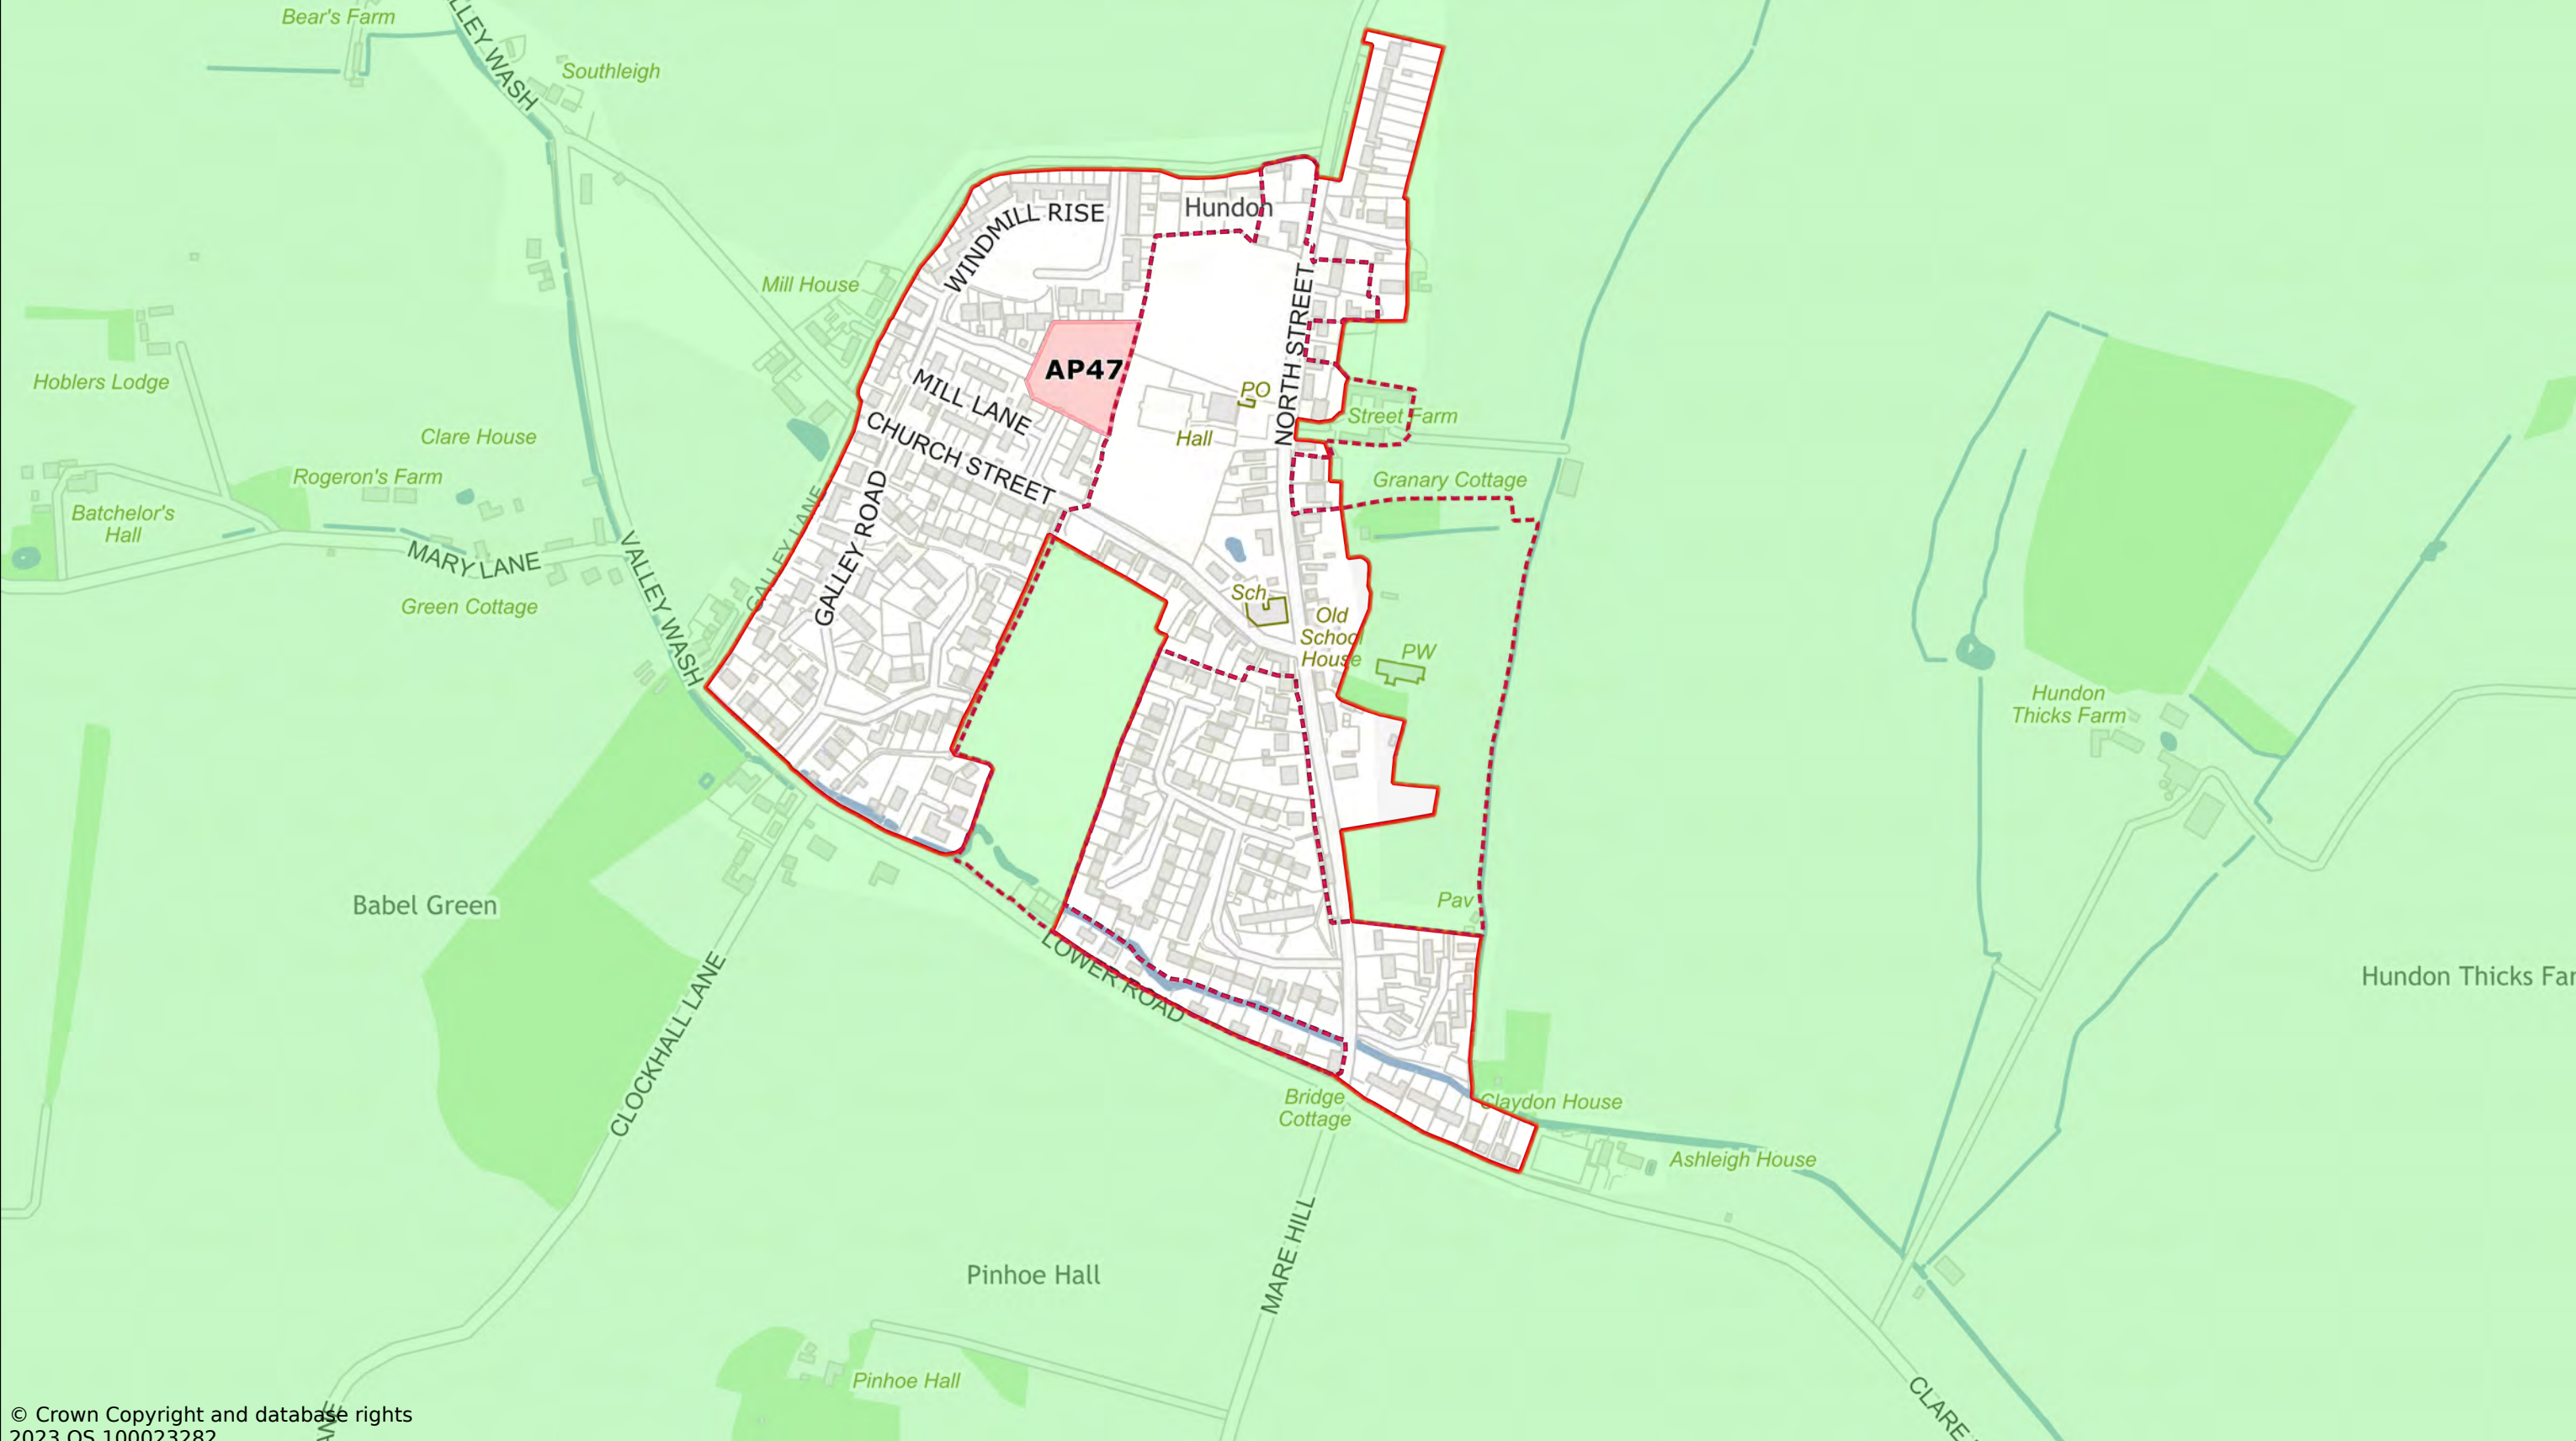

Inset map 39

Hundon

Scale: 1:5000

Printed on 2023-11-22 17:23:51

by kcooper@SEBC_DOMAIN

© Crown Copyright and database rights 2023 OS 100023282.

West Suffolk House
Western Way
Bury St Edmunds
IP33 3YU
01284 763233
www.westsuffolk.gov.uk