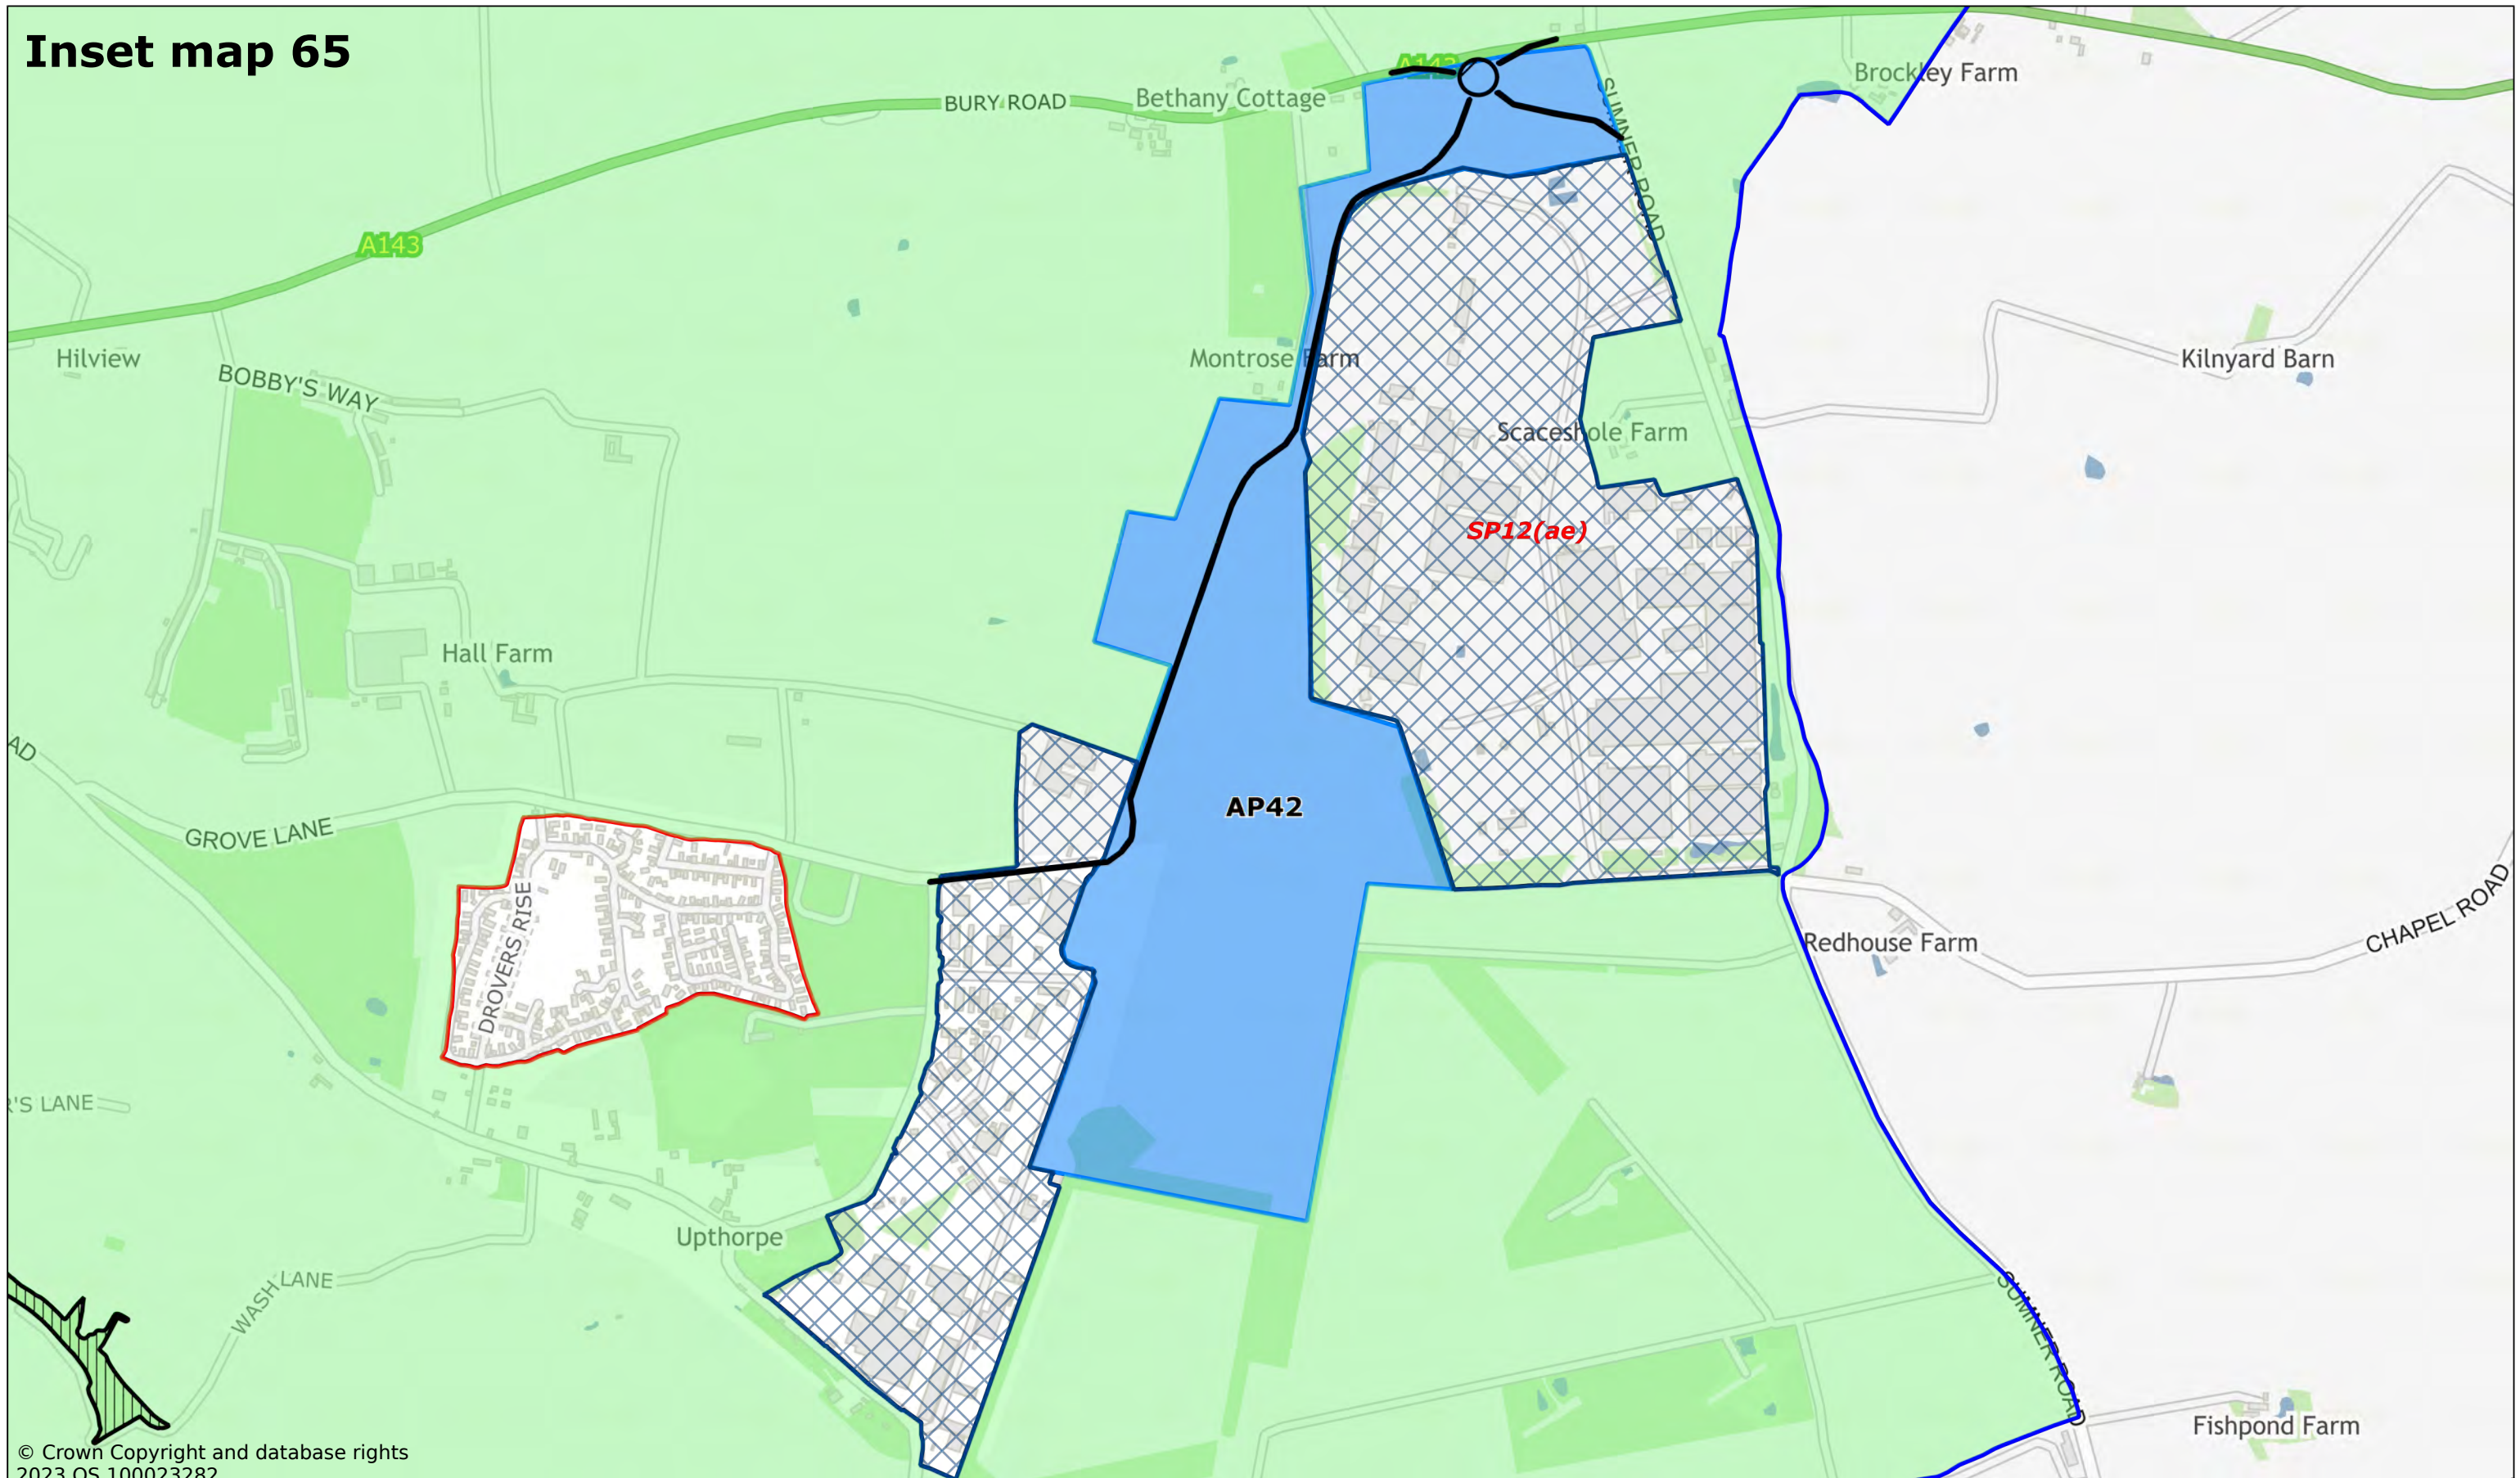

Inset map 65

© Crown Copyright and database rights
2023 OS 100023282

Shepherds Grove, Stanton and Hepworth

Scale: 1:8000

Printed on 2023-12-08 09:57:59

by dbugg@SEBC_DOMAIN

© Crown Copyright and database rights 2023 OS 100023282.