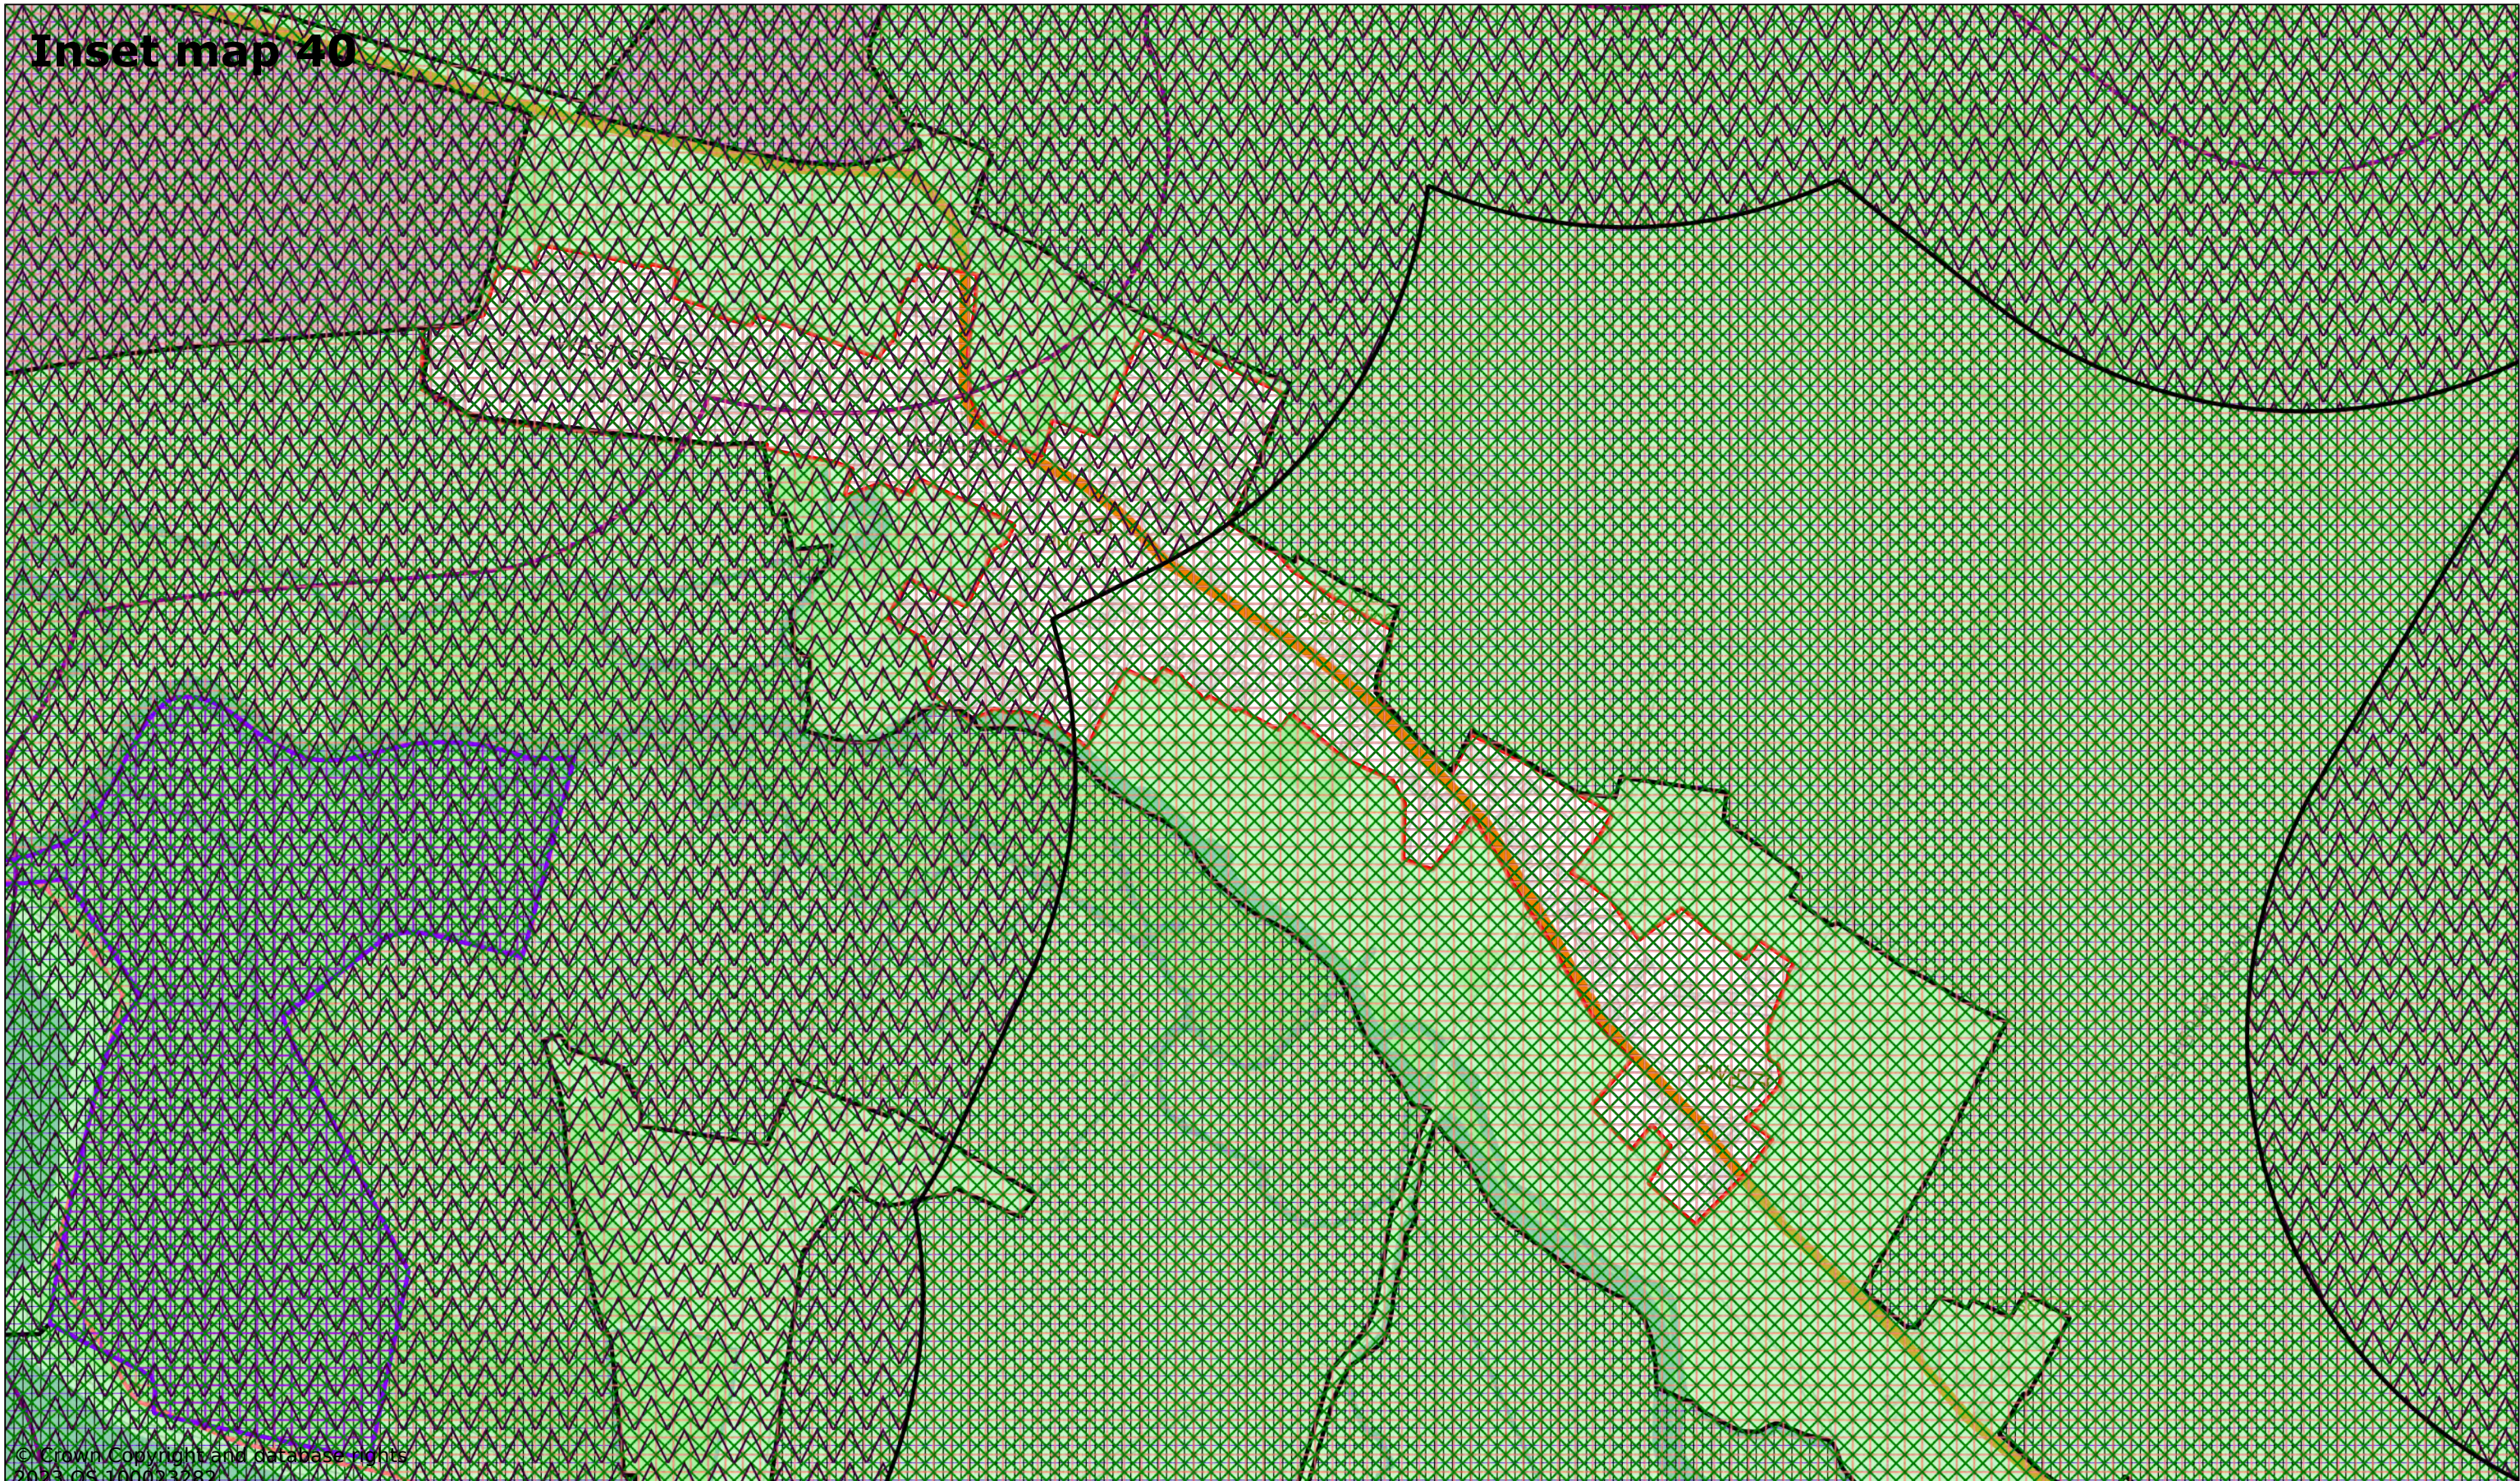

Inset map 40

© Crown Copyright and database rights
2023 OS 100023282

Icklingham

Scale: 1:5000

Printed on 2023-11-24 10:37:50

by kcooper@SEBC_DOMAIN

© Crown Copyright and database rights 2023 OS 100023282.

West Suffolk House
Western Way
Bury St Edmunds
IP33 3YU
01284 763233
www.westsuffolk.gov.uk