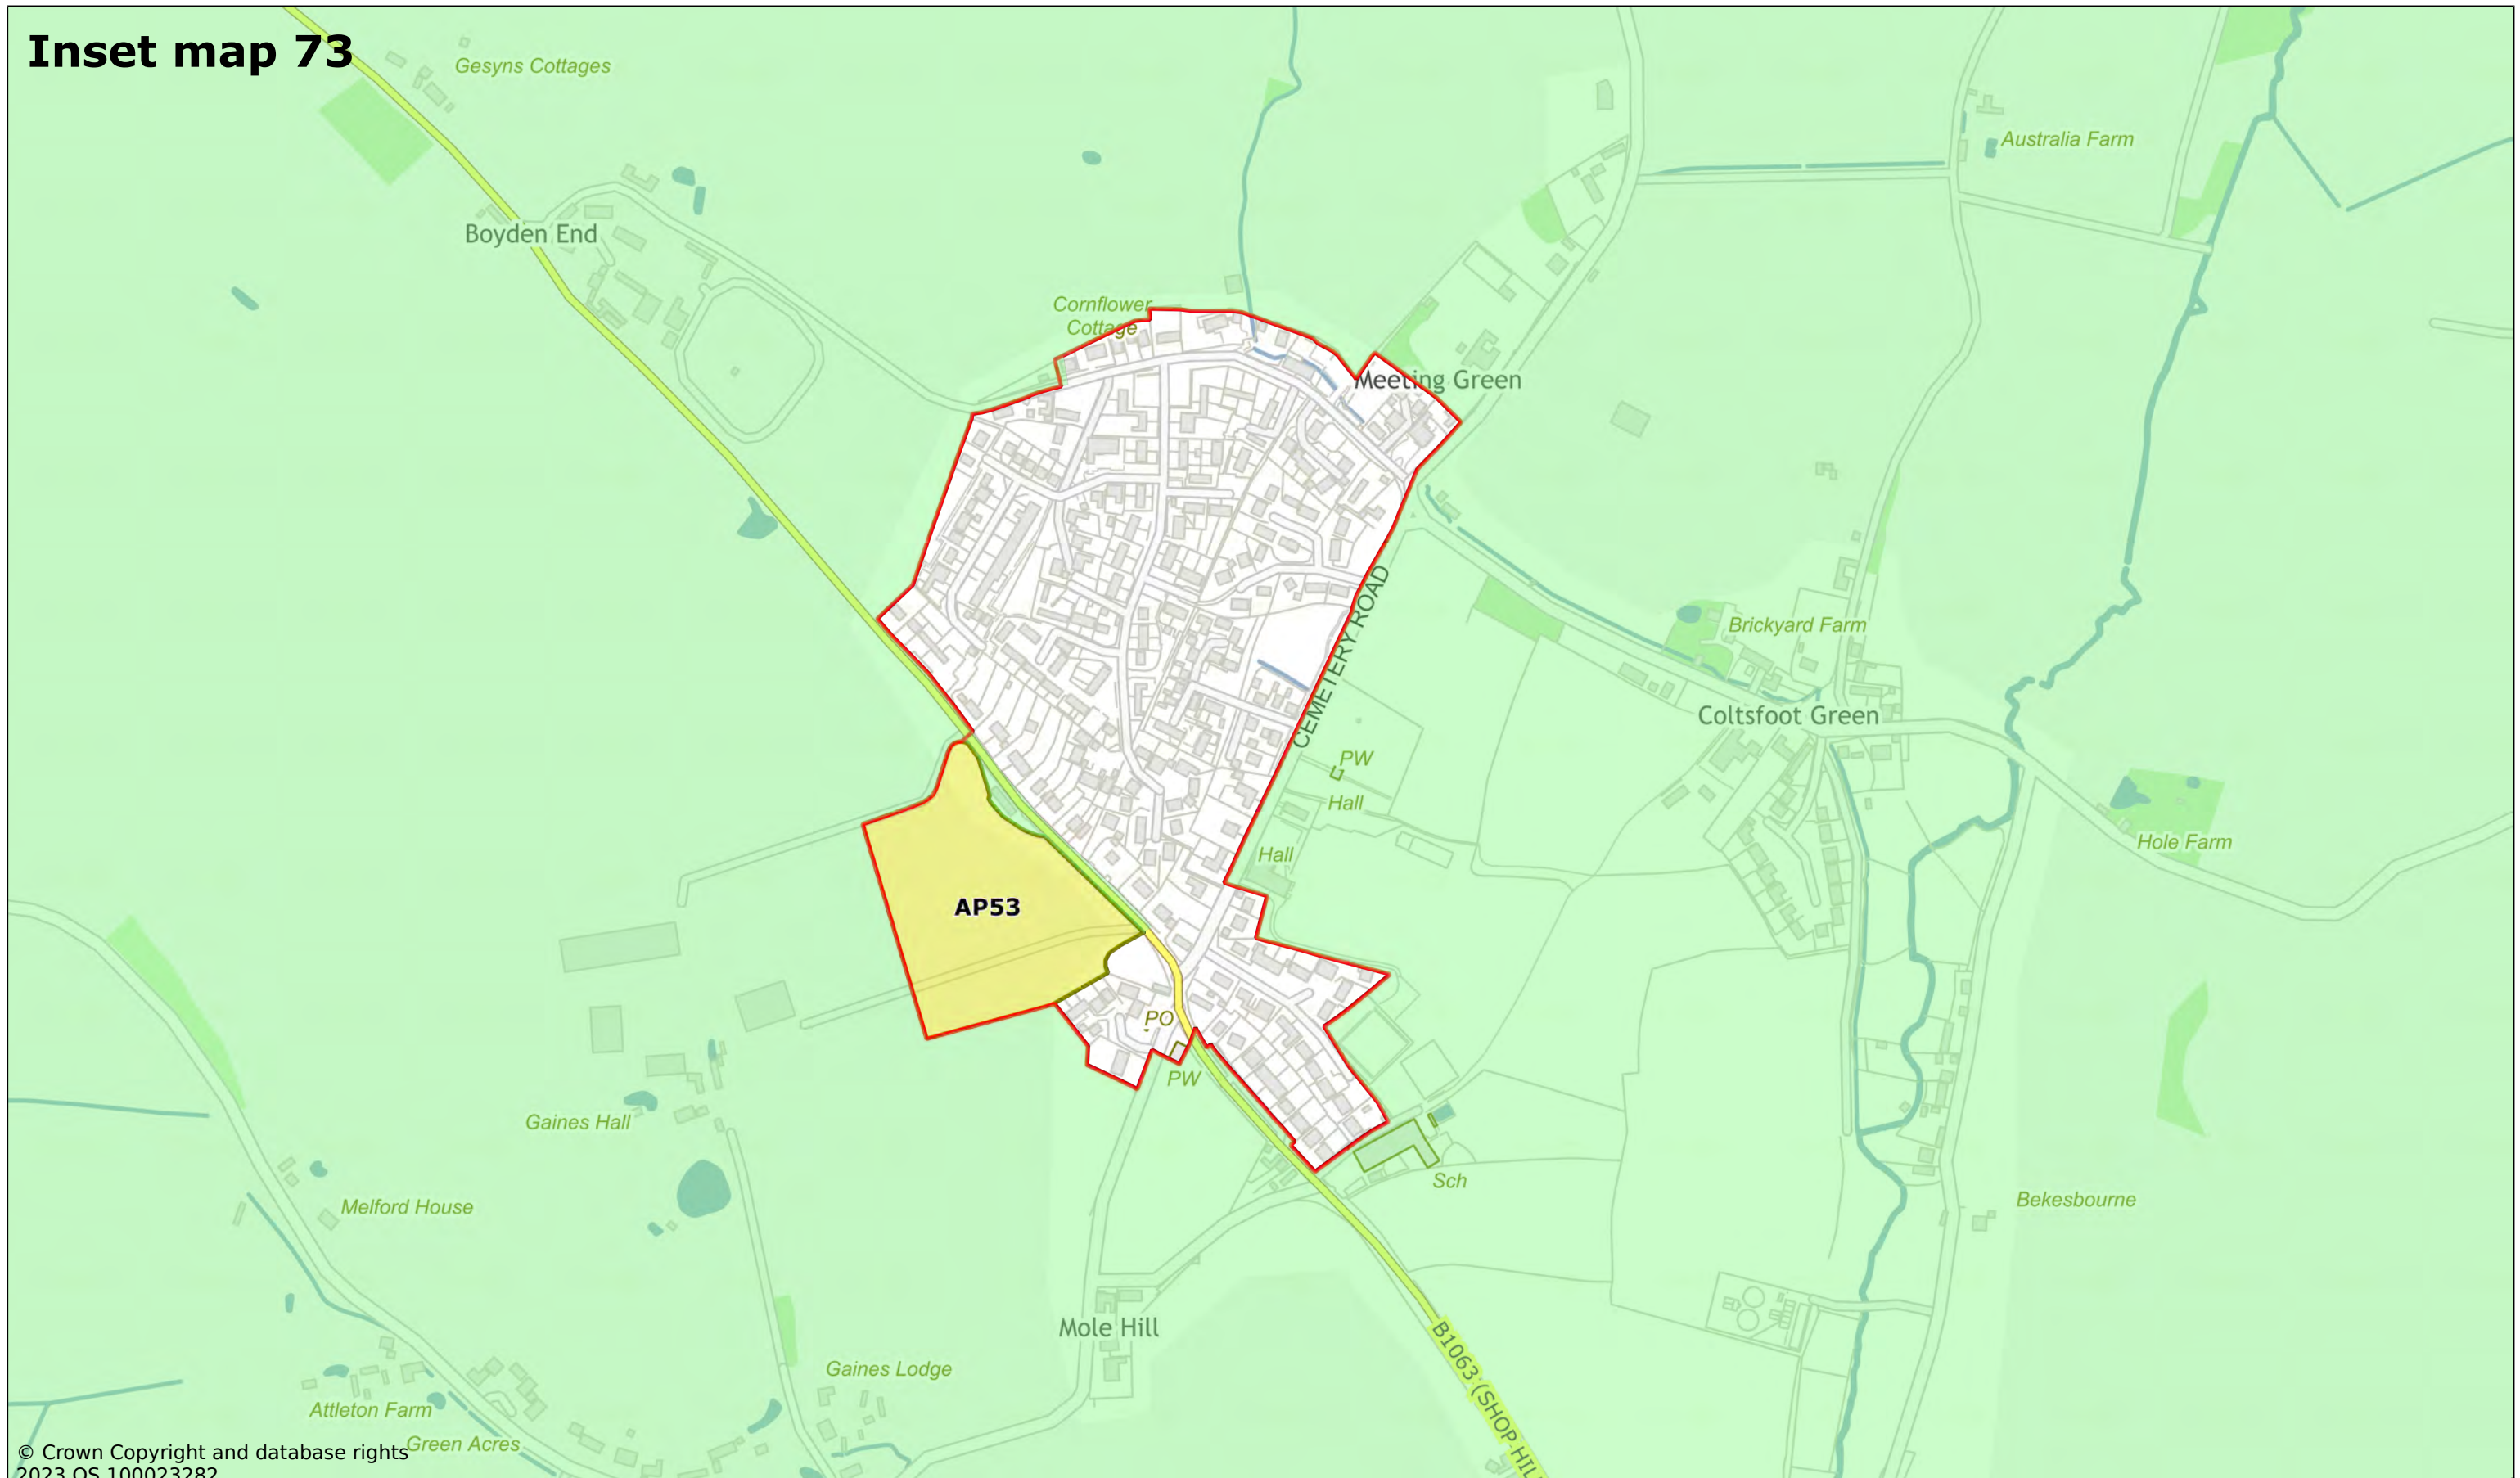

Inset map 73

© Crown Copyright and database rights
2023 OS 100023282

Wickhambrook

Scale: 1:5000

Printed on 2023-11-23 12:15:33

by kcooper@SEBC_DOMAIN

© Crown Copyright and database rights 2023 OS 100023282.