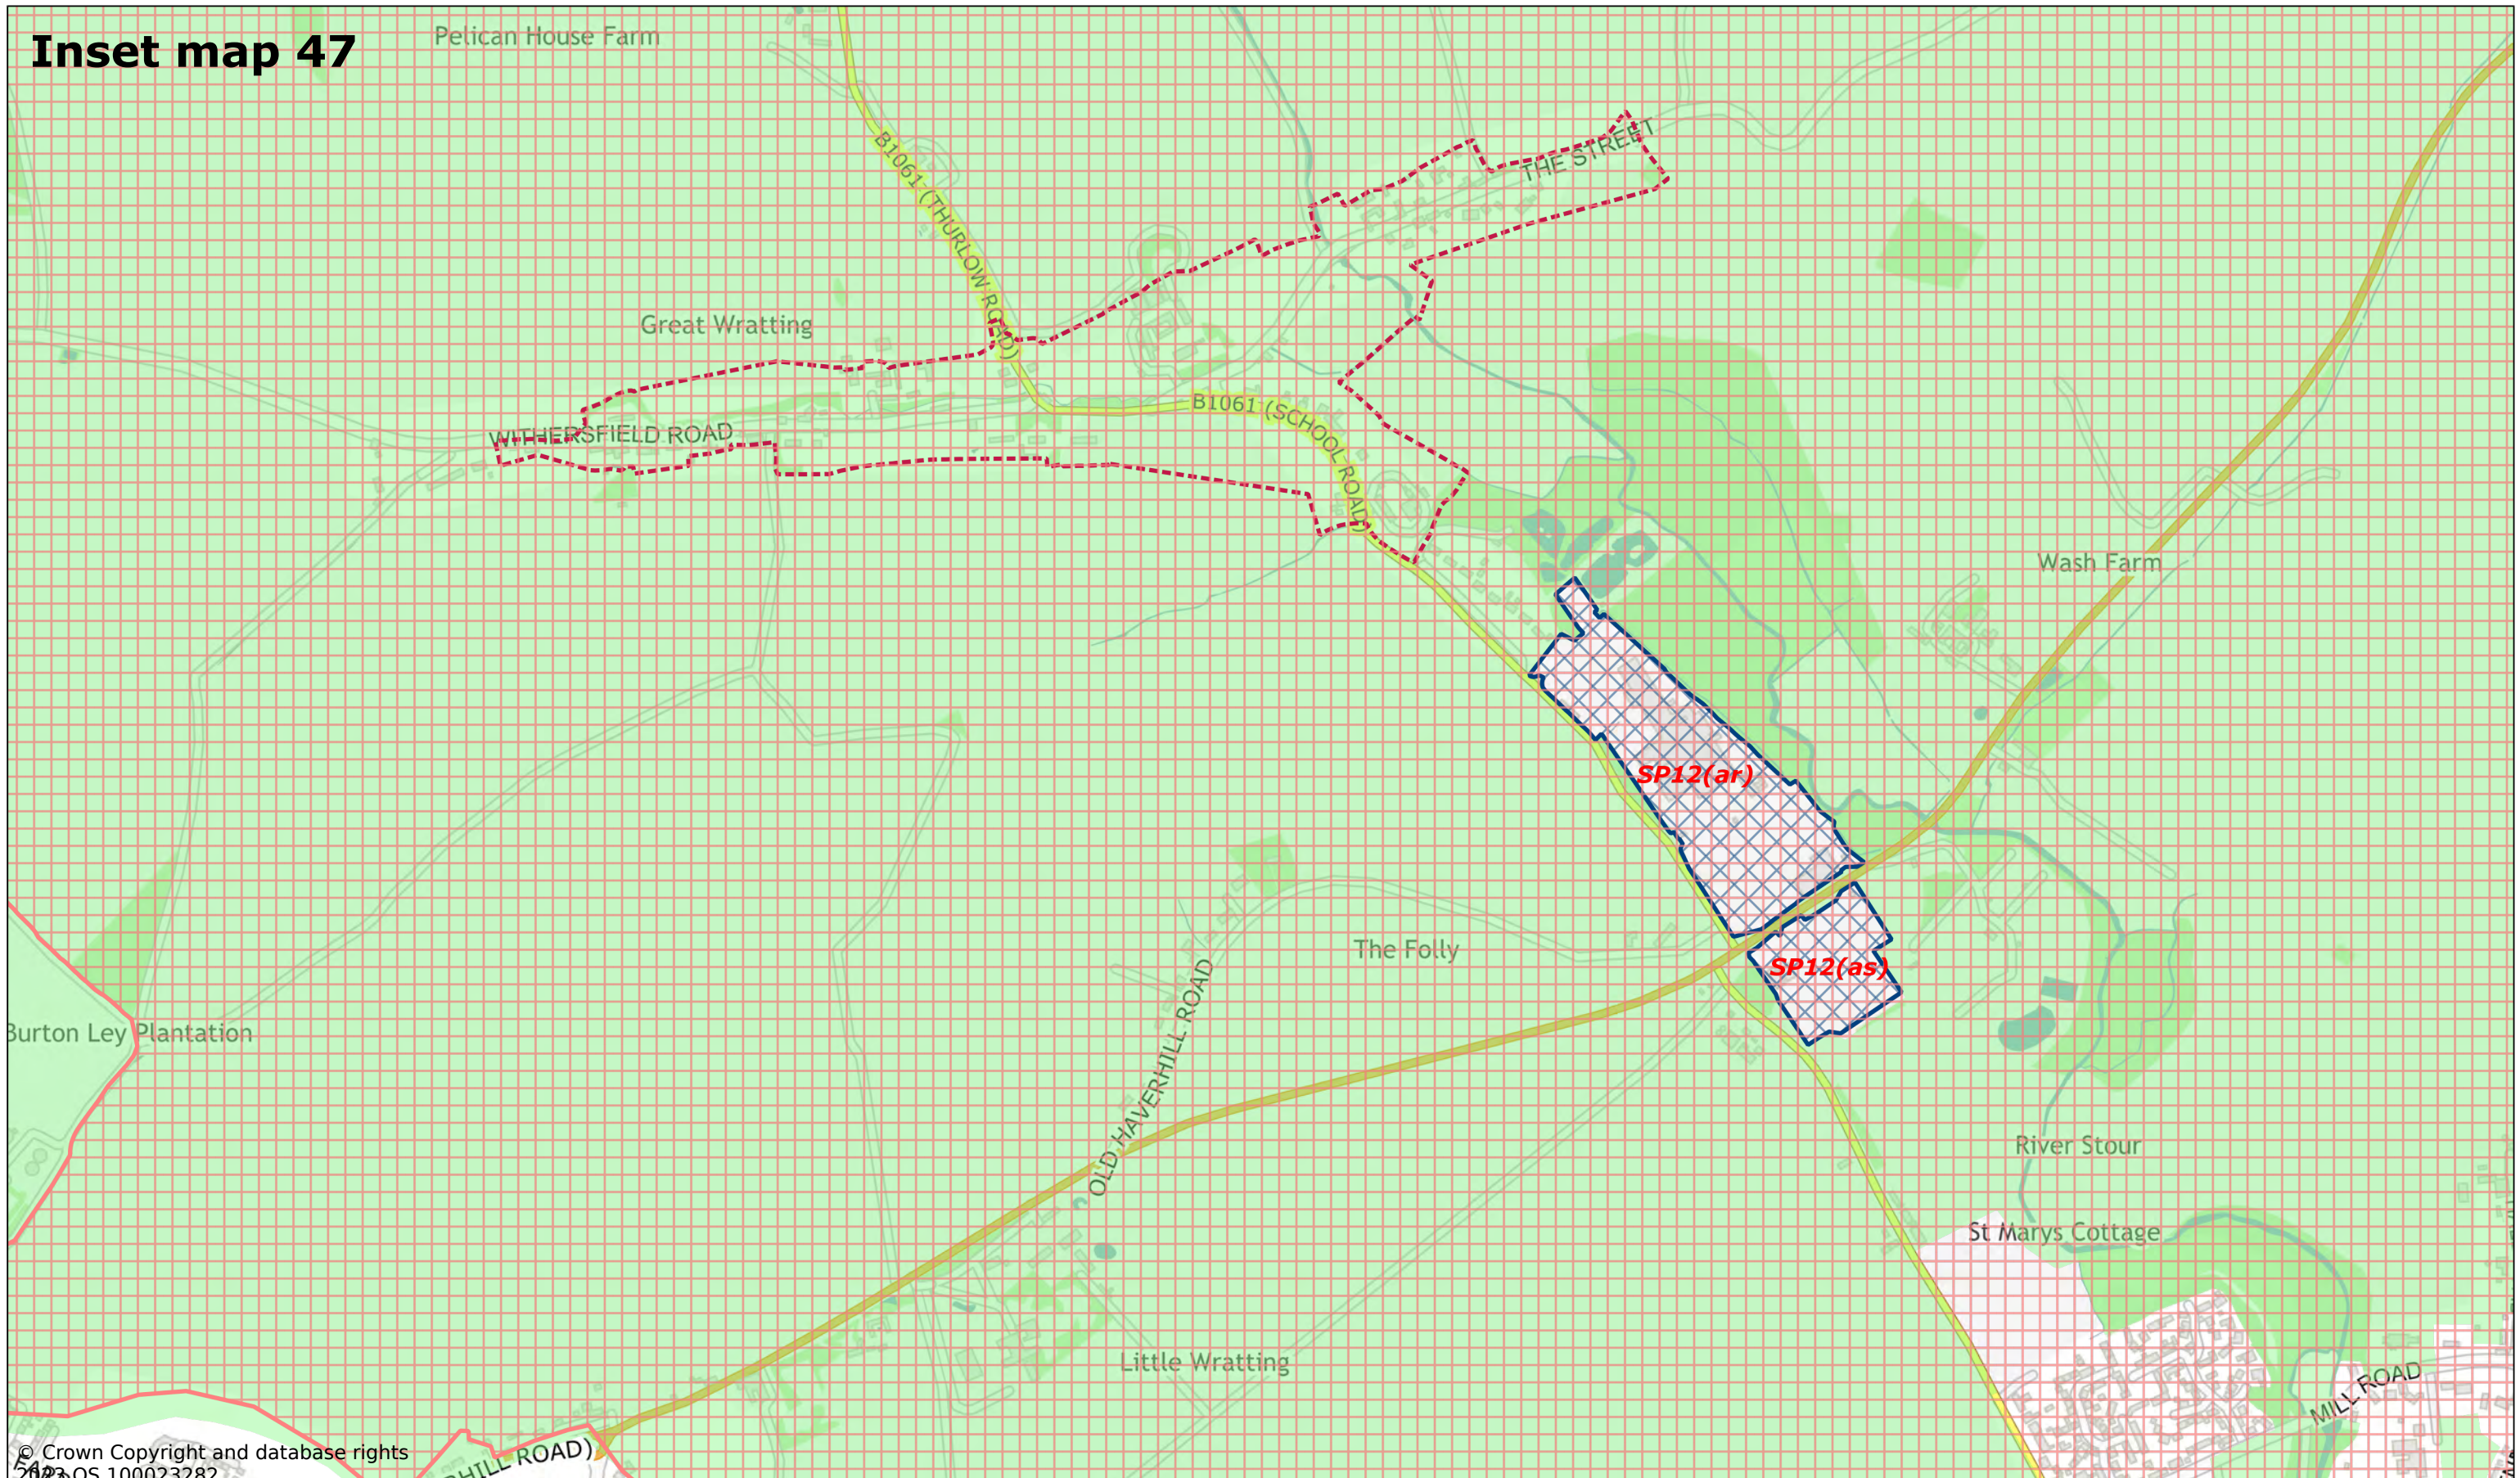

Inset map 47

Pelican House Farm

© Crown Copyright and database rights 2023 OS 100023282

Little Wratting

Scale: 1:8000

Printed on 2023-11-22 14:43:33
by kcooper@SEBC_DOMAIN

© Crown Copyright and database rights 2023 OS 100023282.

West Suffolk House
Western Way
Bury St Edmunds
IP33 3YU
01284 763233
www.westsuffolk.gov.uk