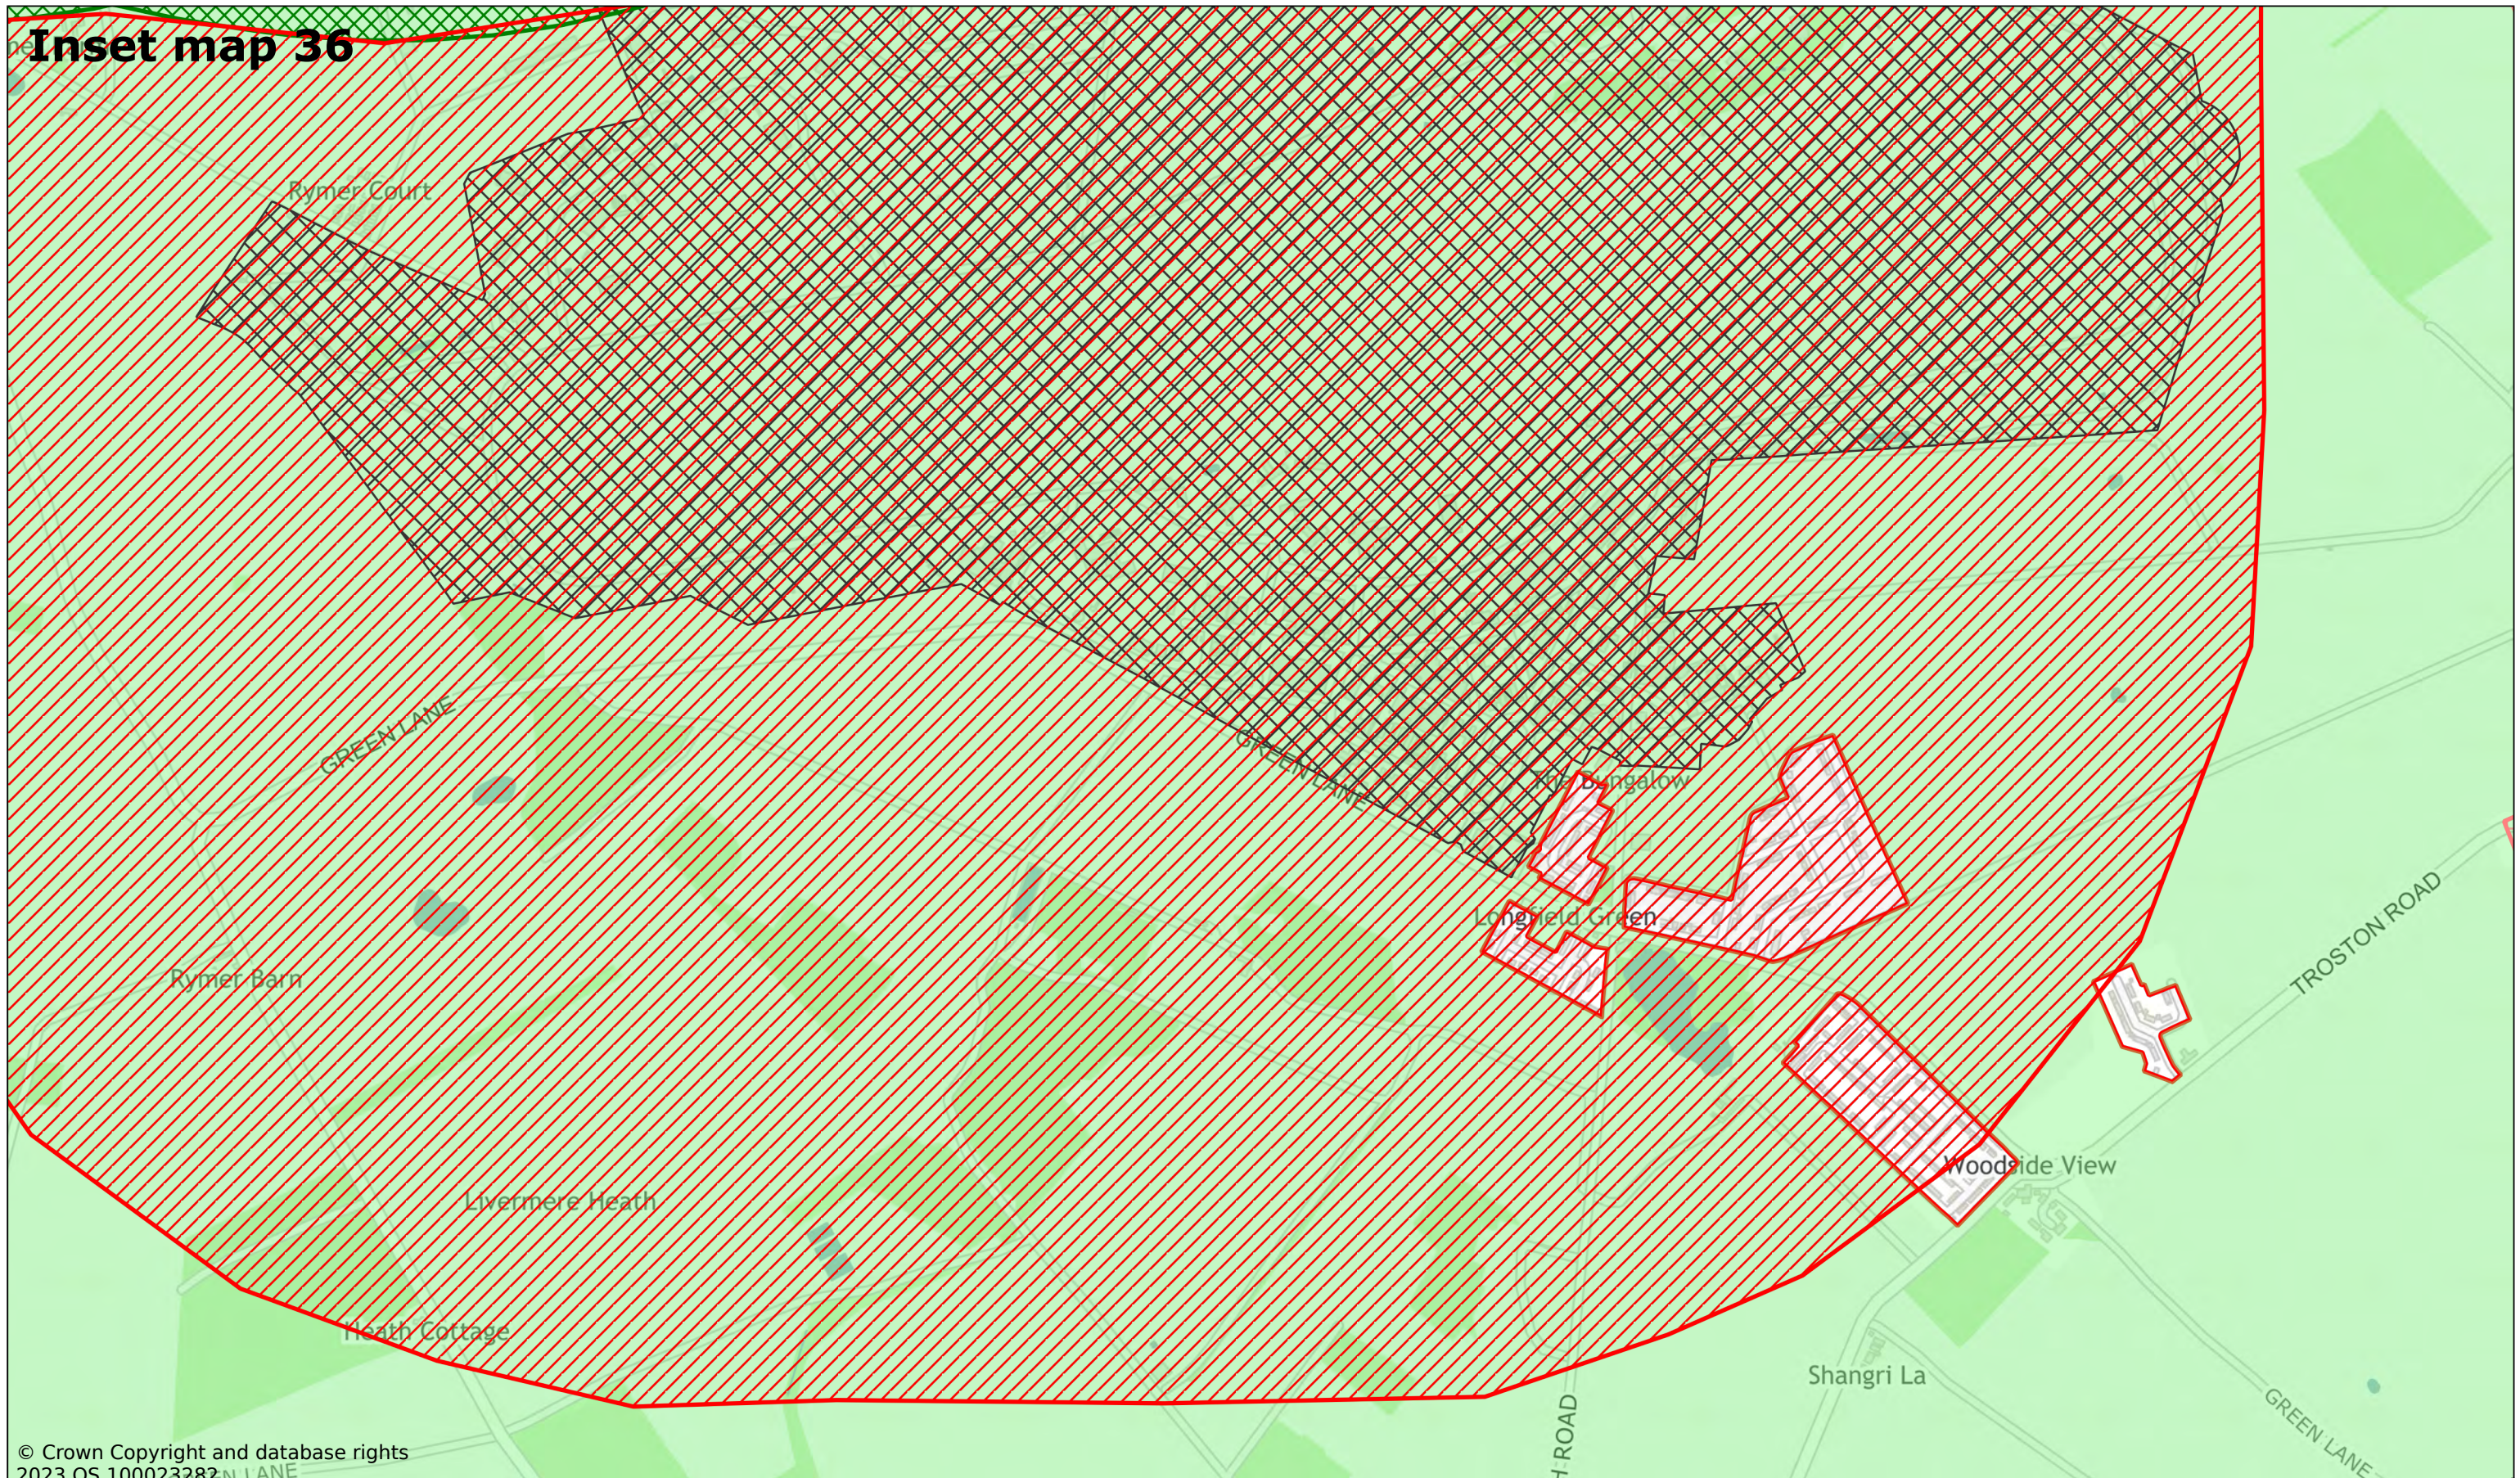

Inset map 36

© Crown Copyright and database rights
2023 OS 100023282

Honington RAF Quarters

Scale: 1:10000

Printed on 2023-11-24 10:54:13

by kcooper@SEBC_DOMAIN

© Crown Copyright and database rights 2023 OS 100023282.