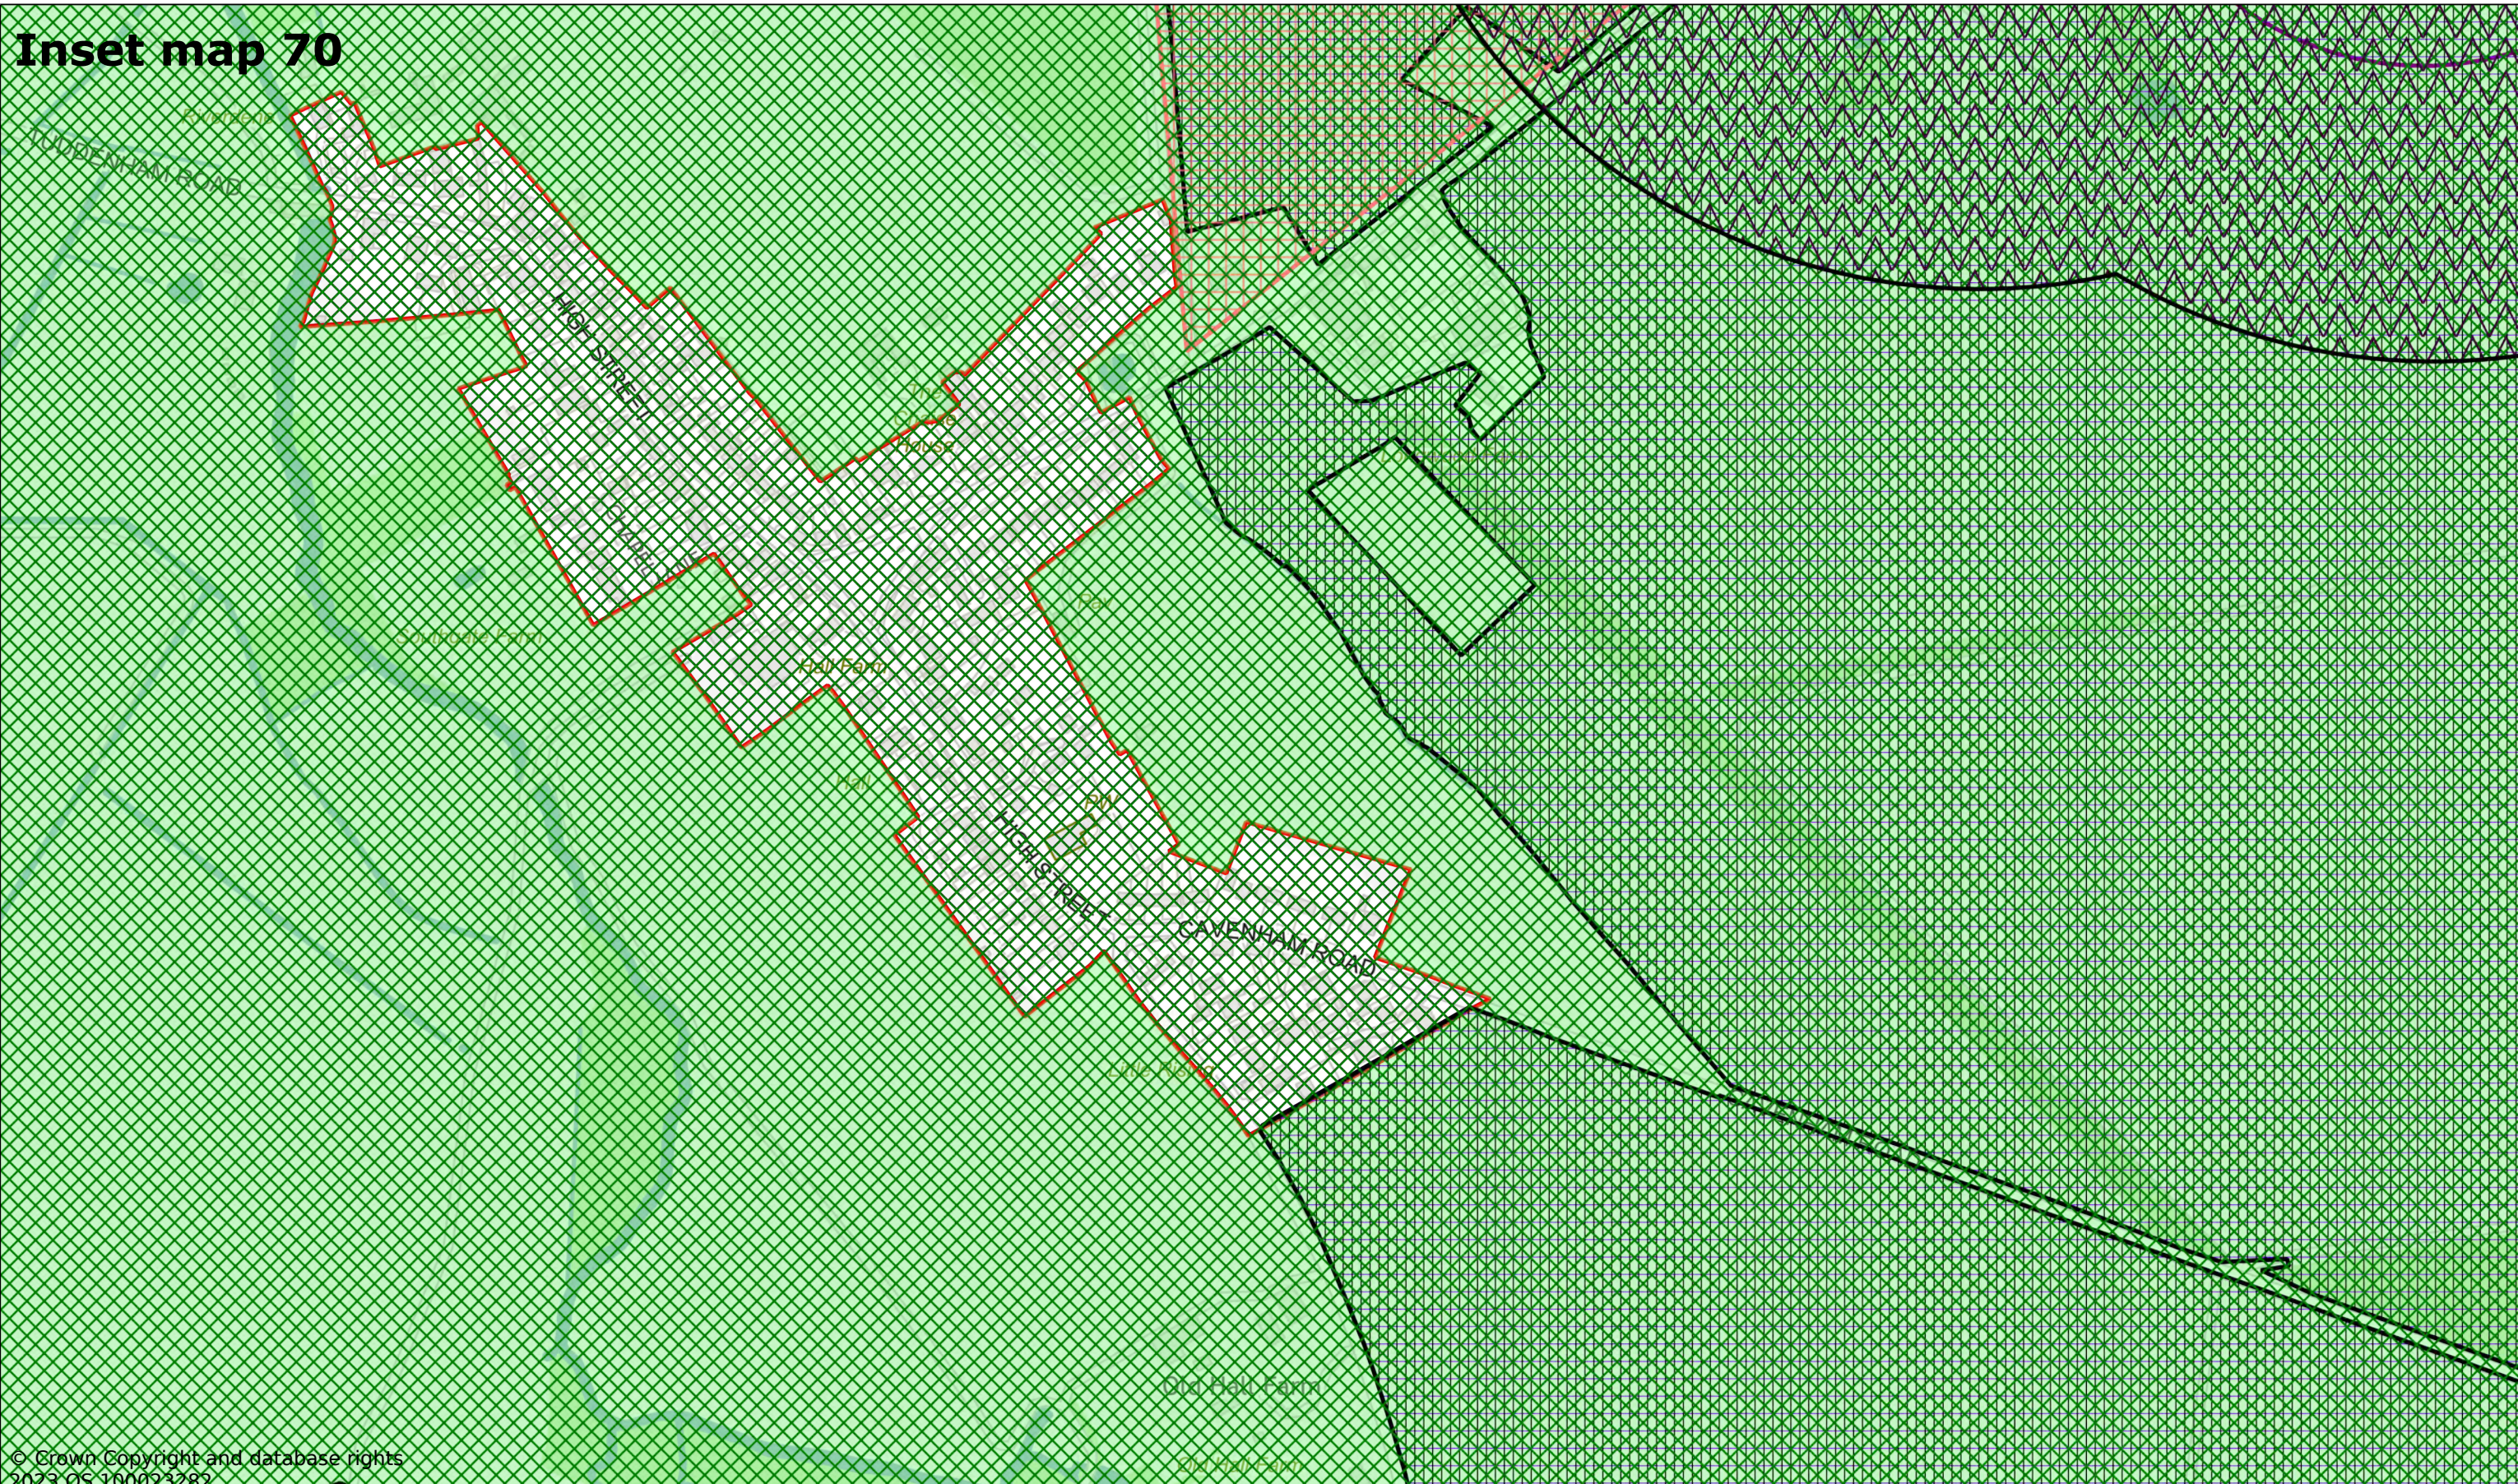

Inset map 70

© Crown Copyright and database rights
2023 OS 100023282

Tuddenham

Scale: 1:4000

Printed on 2023-11-24 11:06:18

by kcooper@SEBC_DOMAIN

© Crown Copyright and database rights 2023 OS 100023282.

West Suffolk
Council

West Suffolk House
Western Way
Bury St Edmunds
IP33 3YU
01284 763233
www.westsuffolk.gov.uk