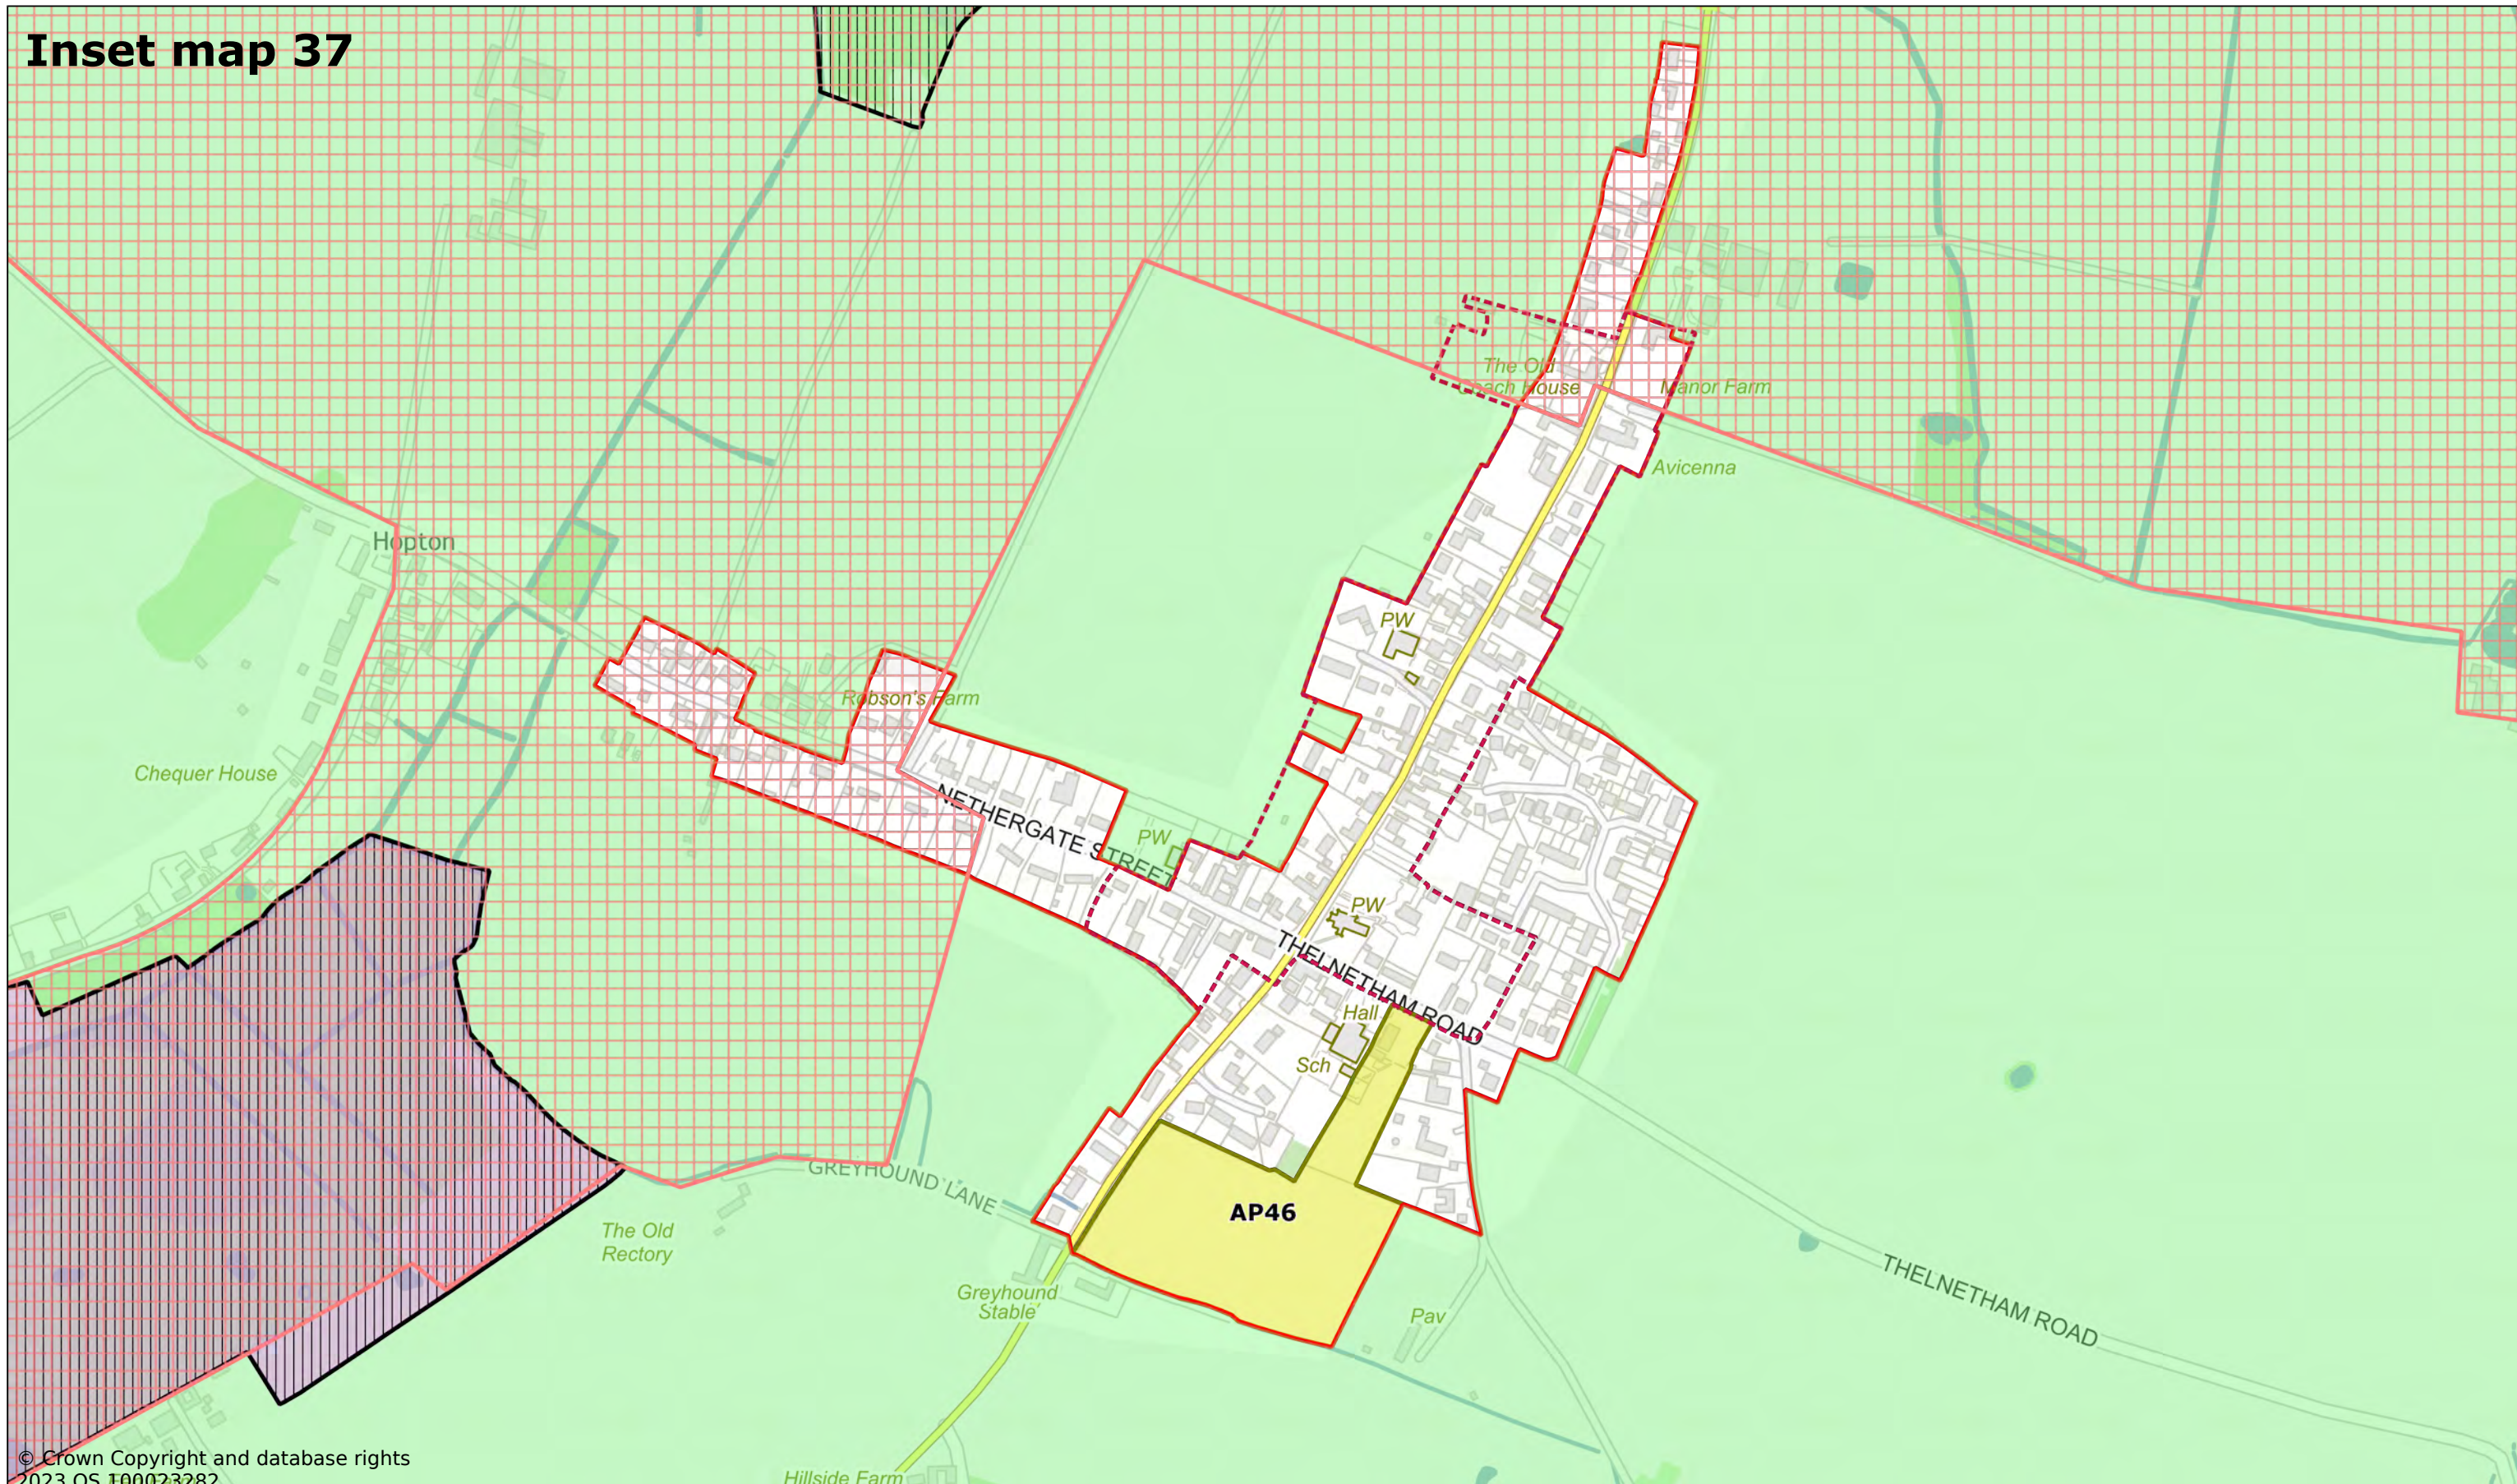

Inset map 37

© Crown Copyright and database rights
2023 OS 100023282

Hopton

Scale: 1:5000

Printed on 2023-12-06 10:29:20
by dbugg@SEBC_DOMAIN

© Crown Copyright and database rights 2023 OS 100023282.

West Suffolk House
Western Way
Bury St Edmunds
IP33 3YU
01284 763233
www.westsuffolk.gov.uk