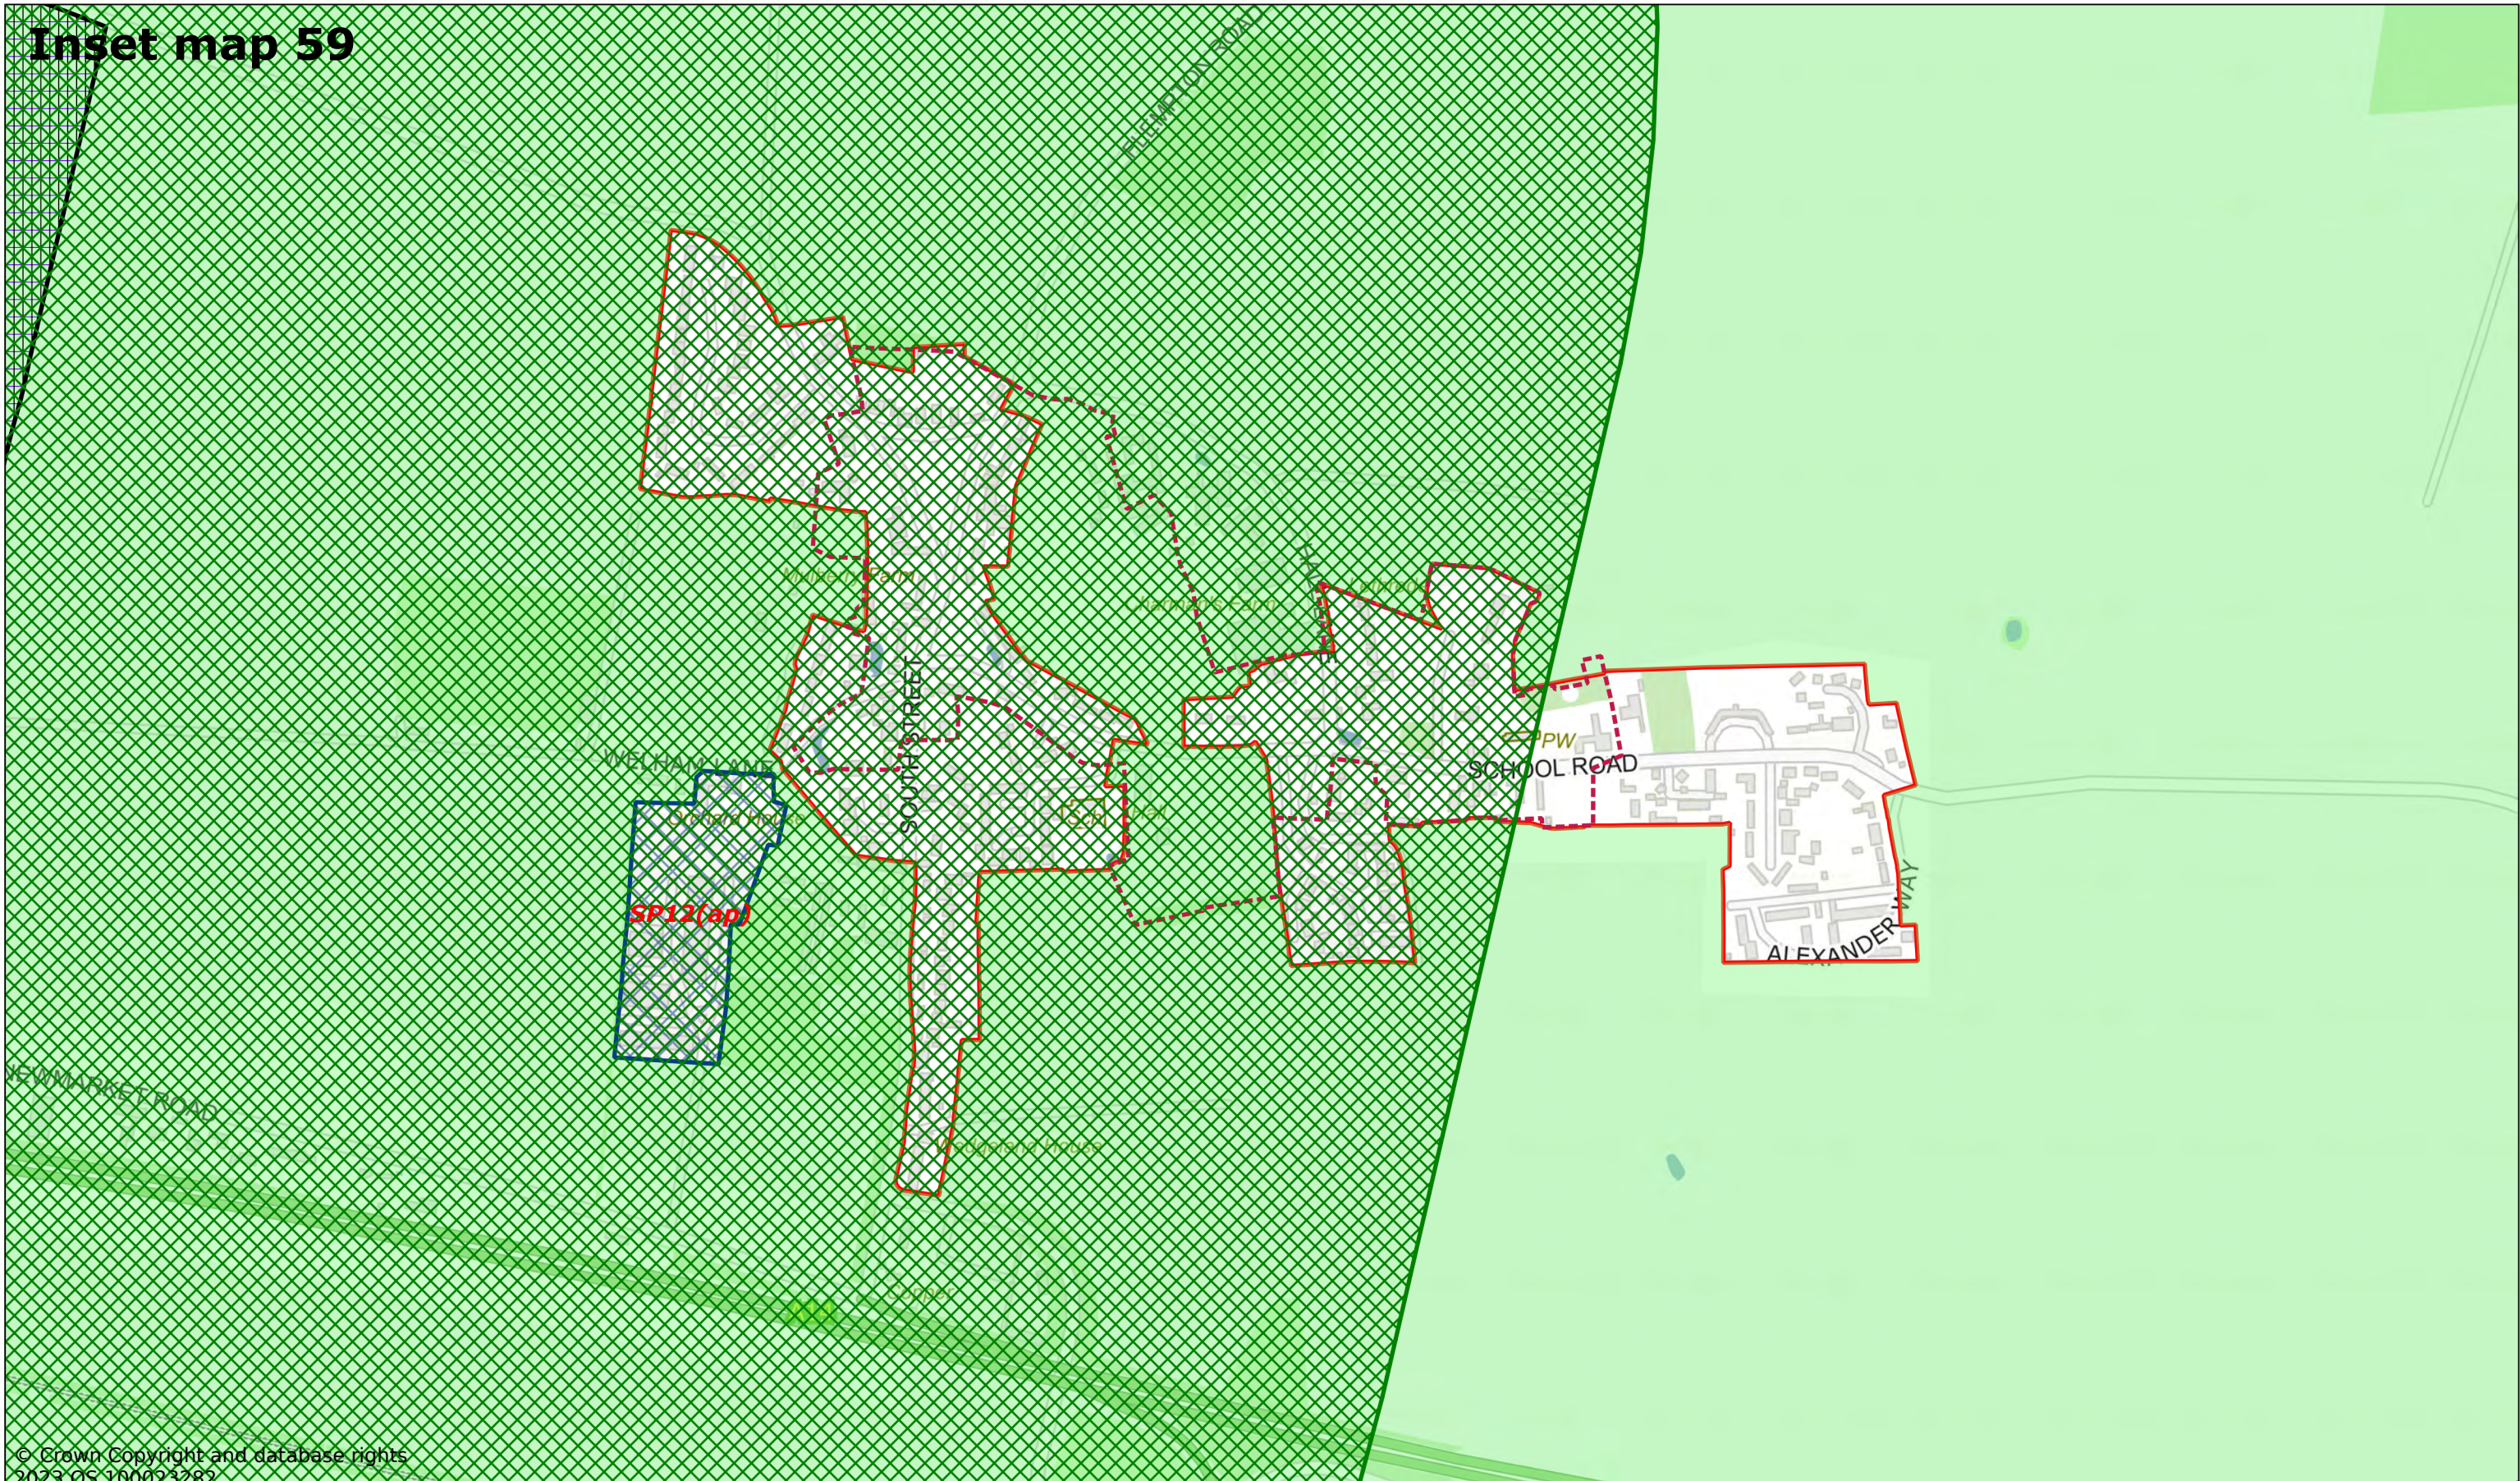

Inset map 59

© Crown Copyright and database rights
2023 OS 100023282

Risby

Scale: 1:6000

Printed on 2023-11-24 10:57:13

by kcooper@SEBC_DOMAIN

© Crown Copyright and database rights 2023 OS 100023282.

West Suffolk House
Western Way
Bury St Edmunds
IP33 3YU
01284 763233
www.westsuffolk.gov.uk