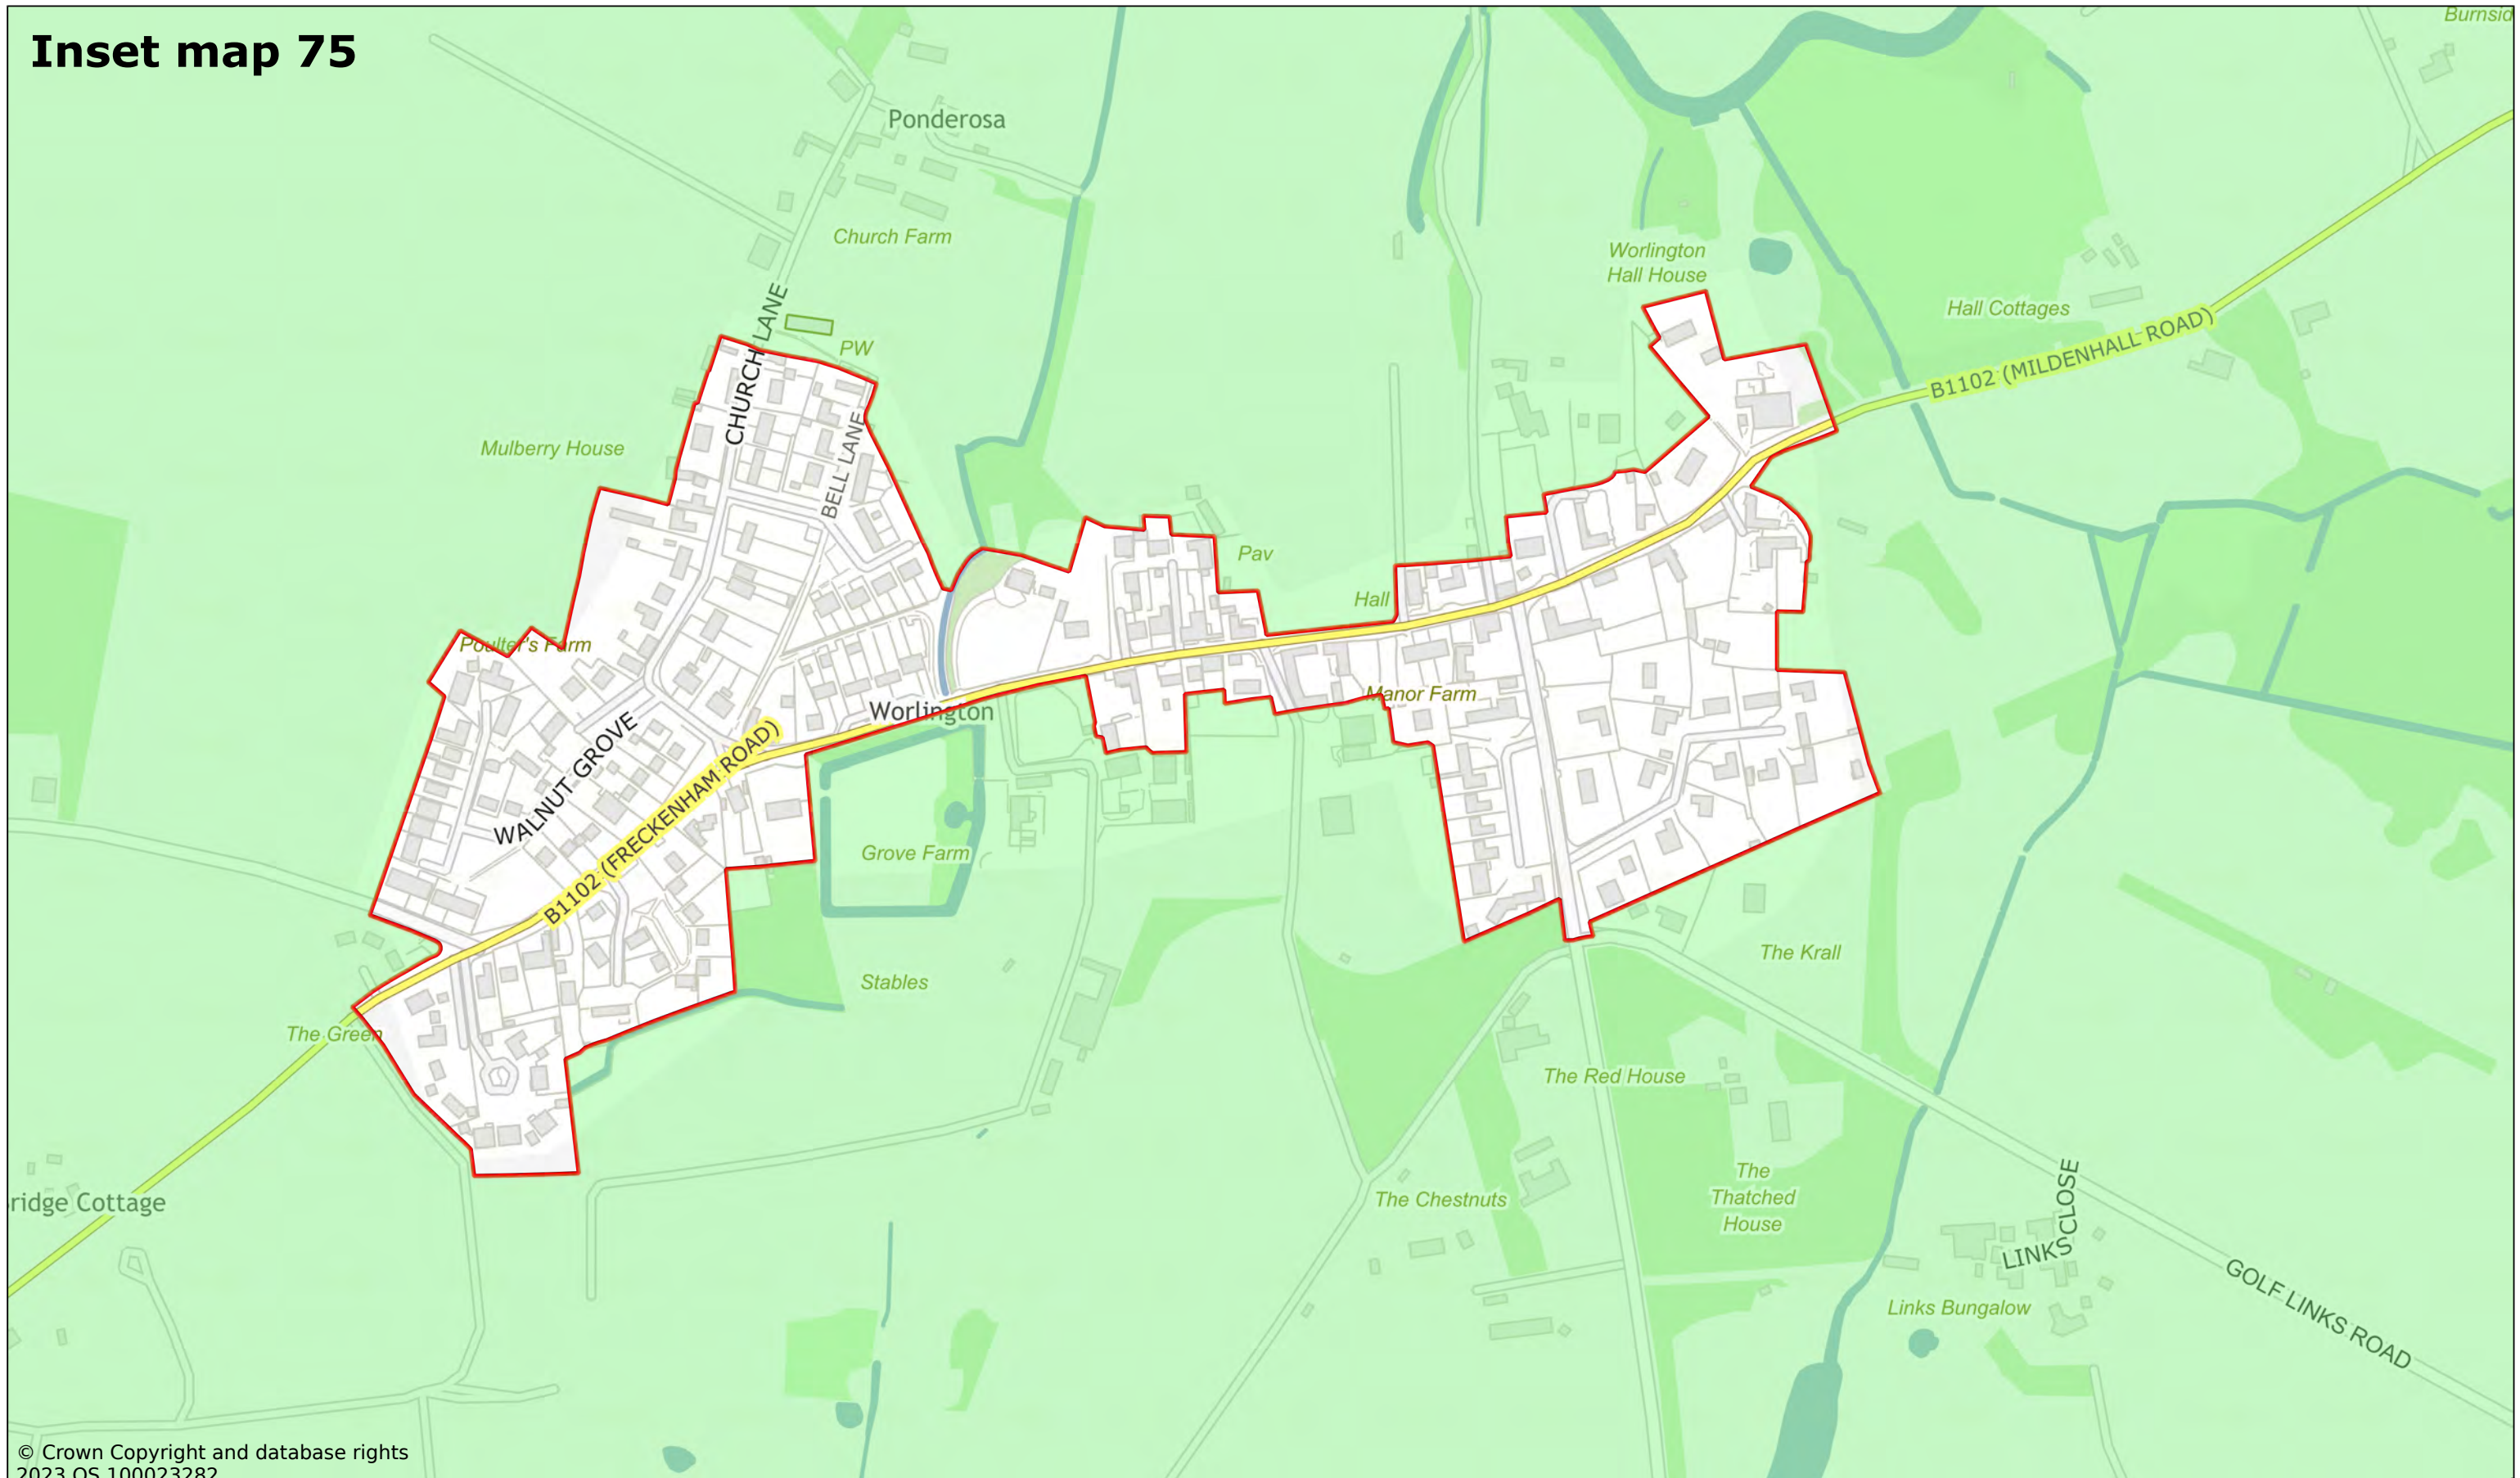

Inset map 75

© Crown Copyright and database rights 2023 OS 100023282

Worlington

Scale: 1:4000

Printed on 2023-11-23 12:29:50

by kcooper@SEBC_DOMAIN

© Crown Copyright and database rights 2023 OS 100023282.

West Suffolk House
Western Way
Bury St Edmunds
IP33 3YU
01284 763233
www.westsuffolk.gov.uk