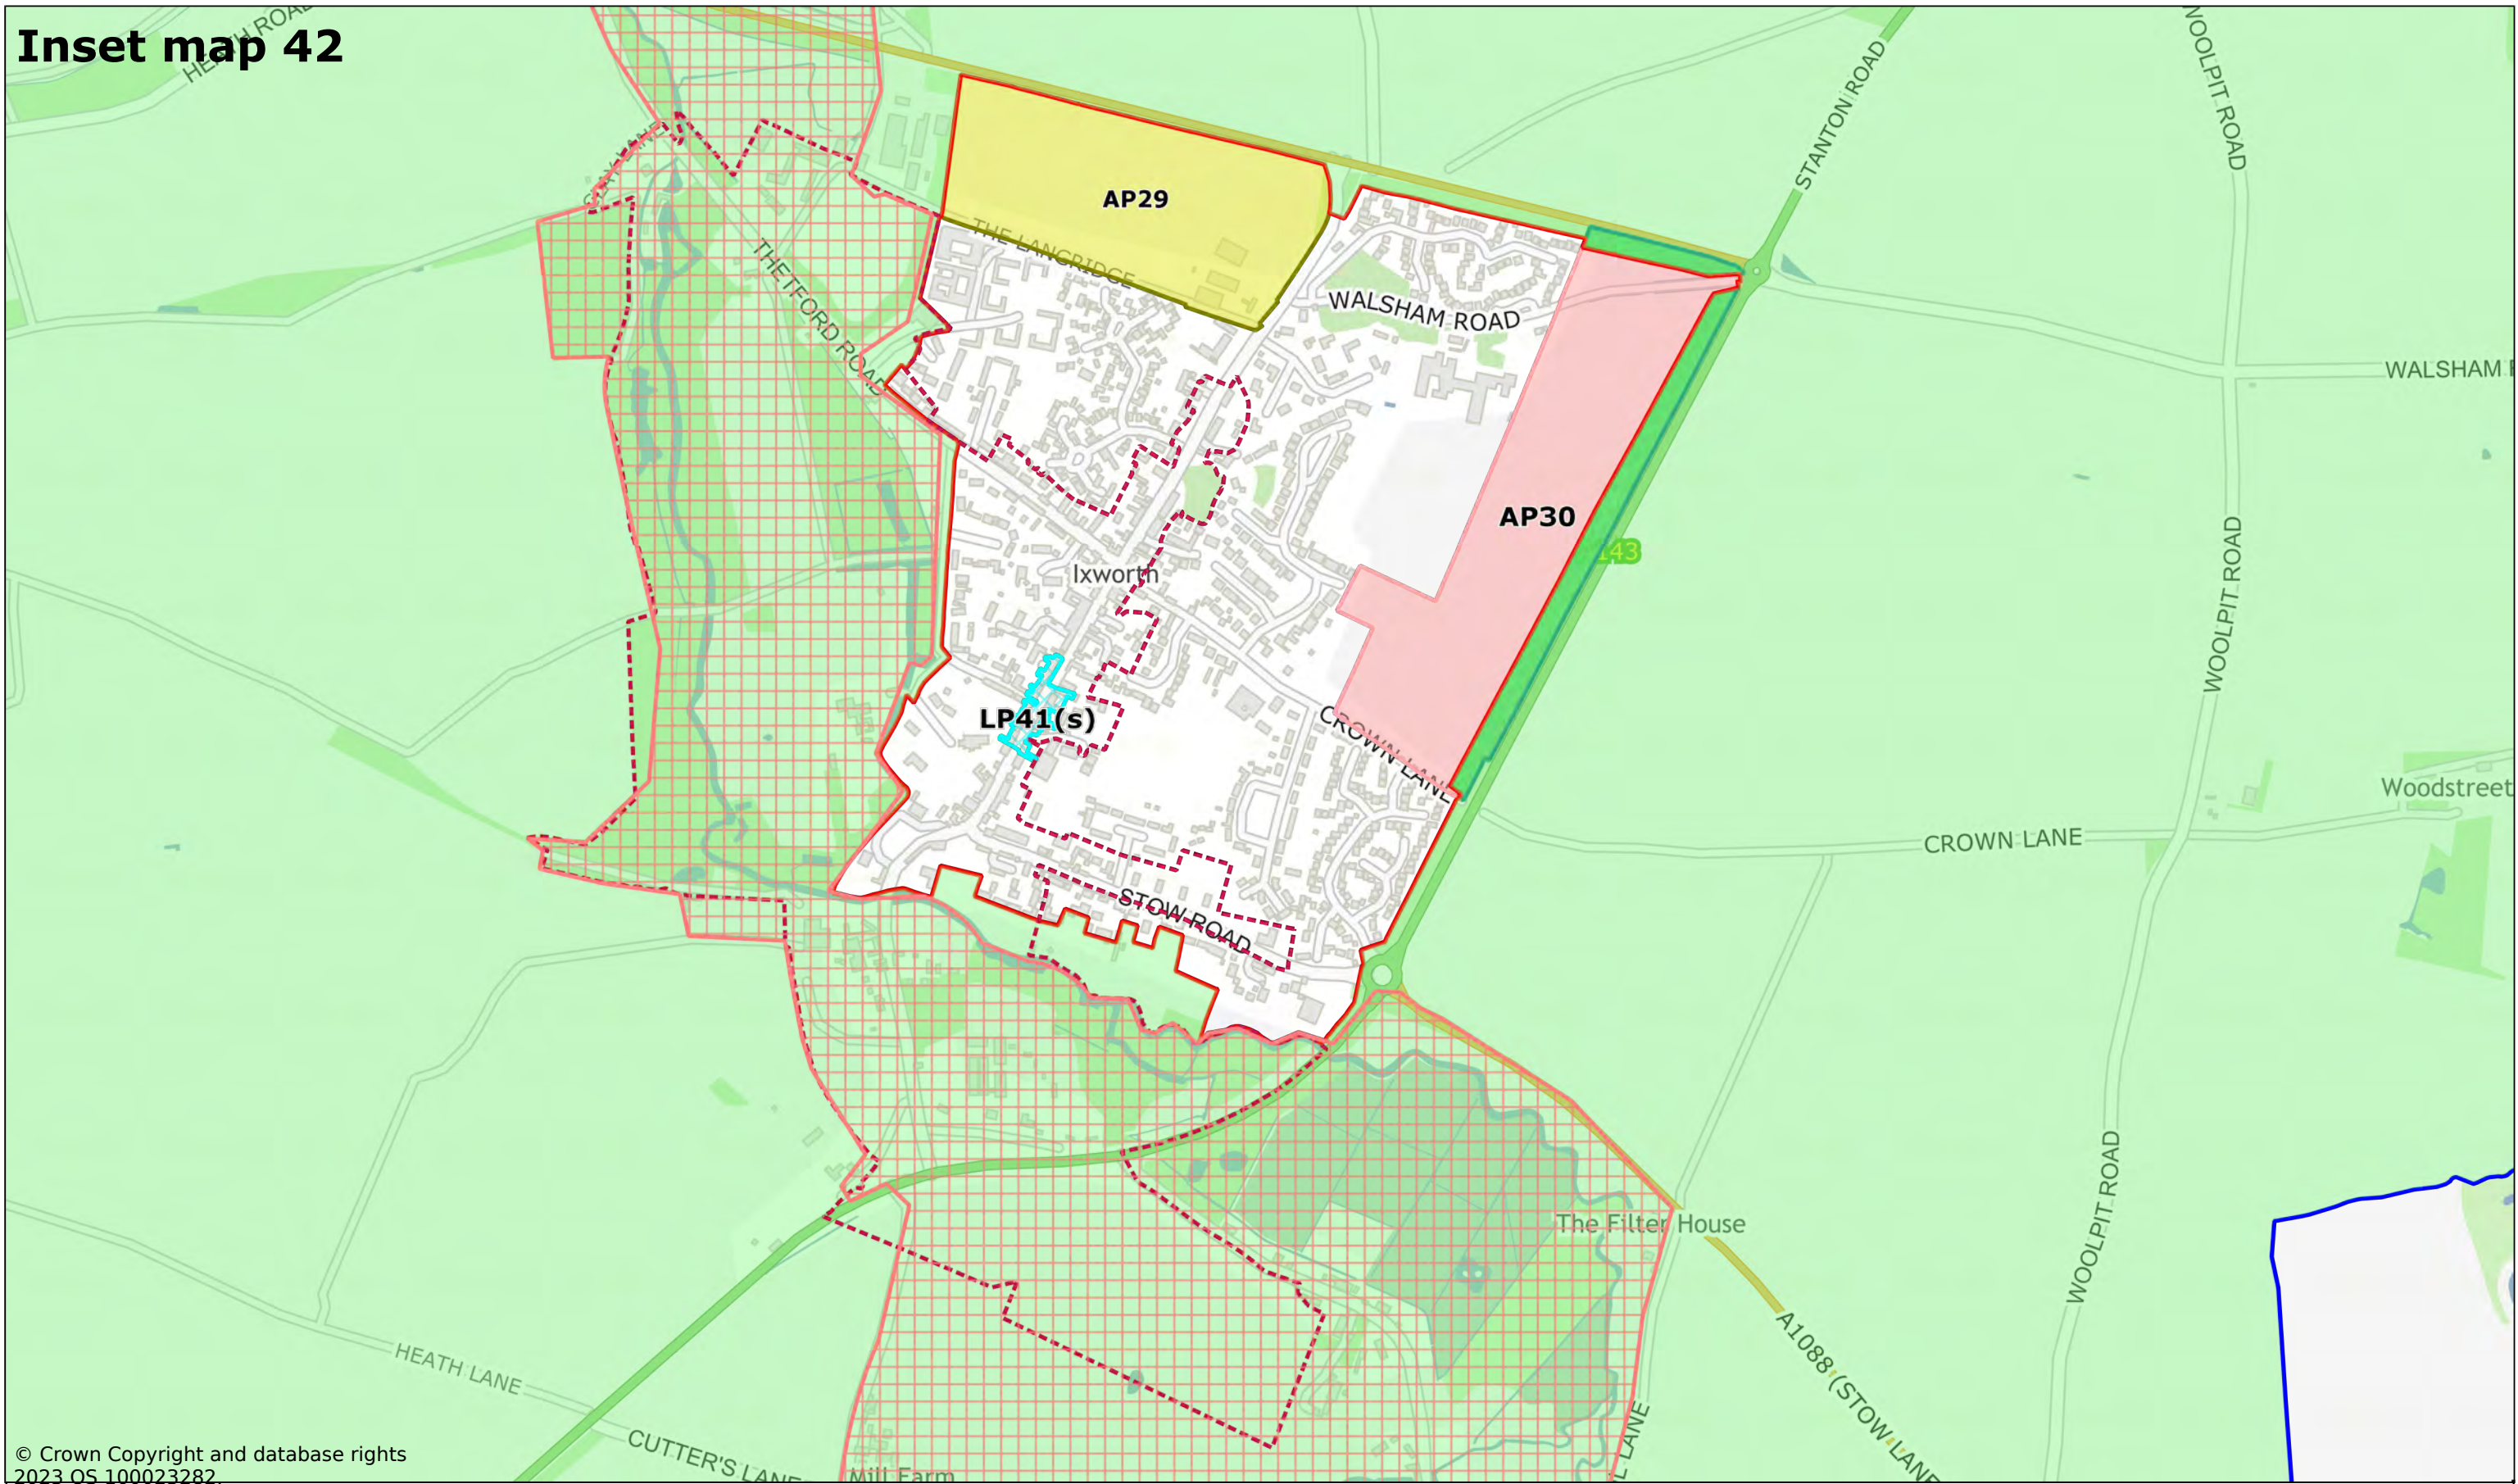

Inset map 42

© Crown Copyright and database rights
2023 OS 100023282.

Ixworth

Scale: 1:8000

Printed on 2023-12-06 10:37:29

by dbugg@SEBC_DOMAIN

© Crown Copyright and database rights 2023 OS 100023282.

West Suffolk House
Western Way
Bury St Edmunds
IP33 3YU
01284 763233
www.westsuffolk.gov.uk