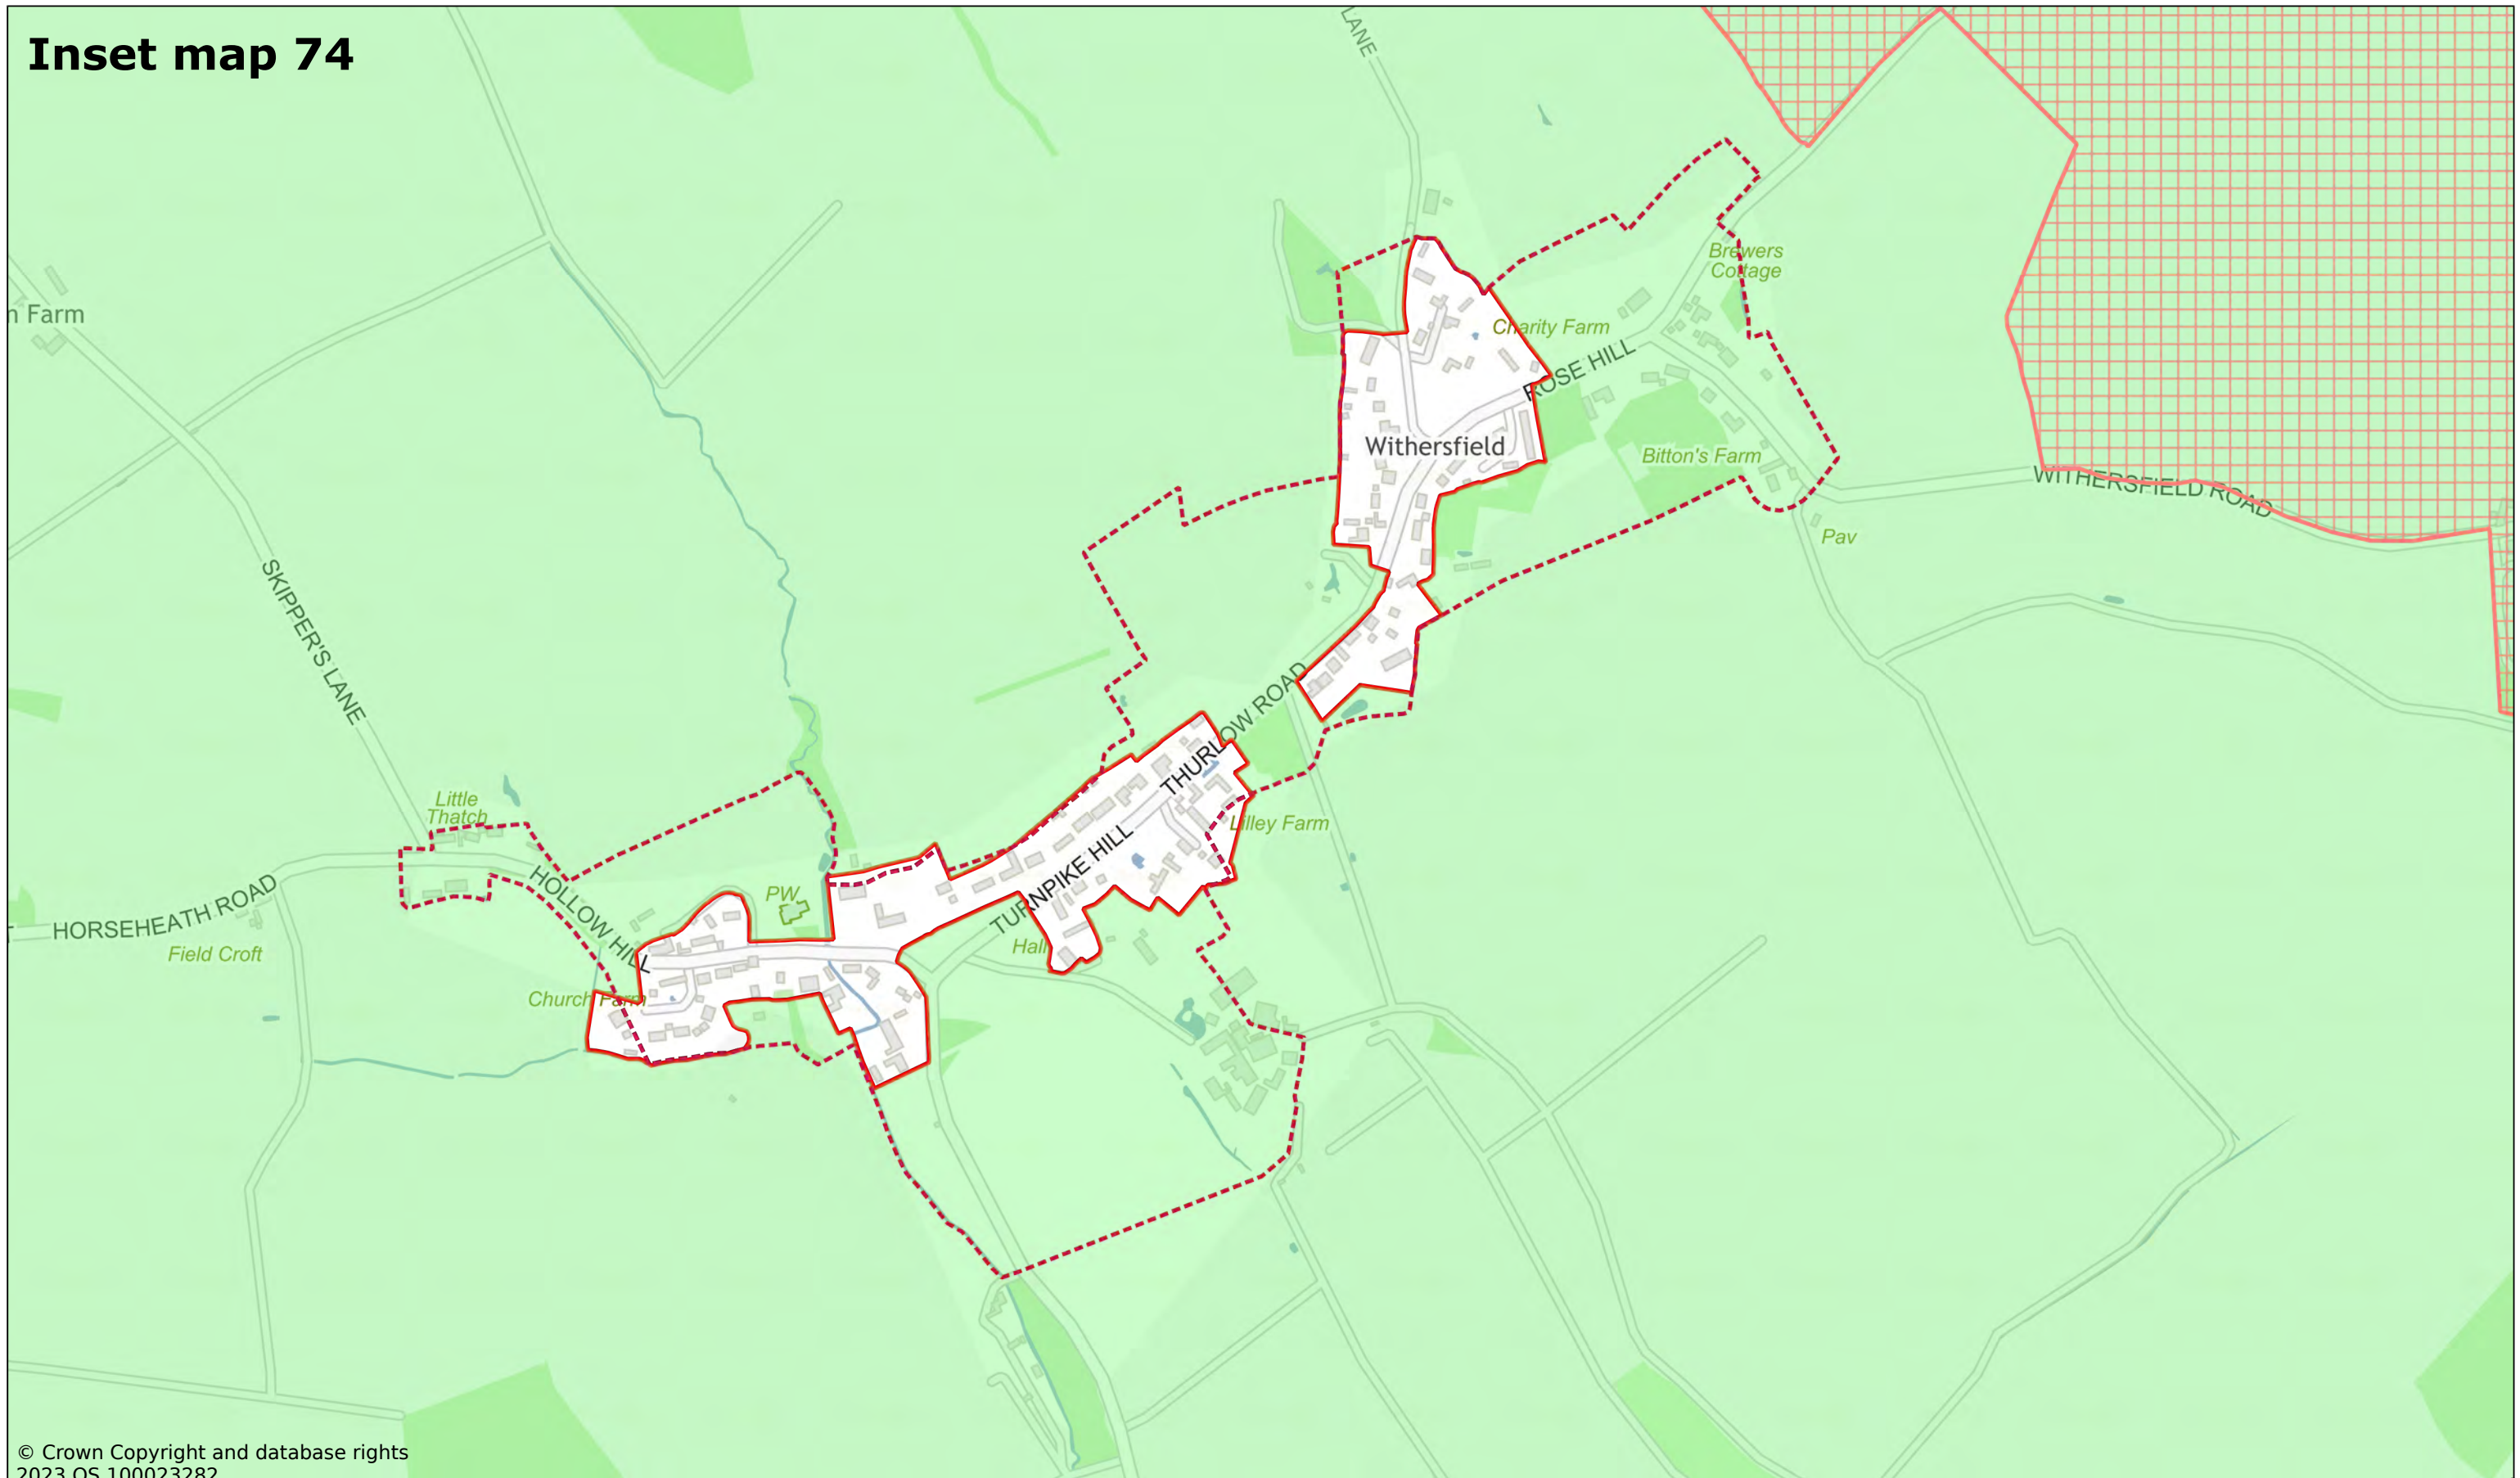

Inset map 74

© Crown Copyright and database rights
2023 OS 100023282

Withersfield

Scale: 1:6000

Printed on 2023-11-23 12:22:45

by kcooper@SEBC_DOMAIN

© Crown Copyright and database rights 2023 OS 100023282.

West Suffolk House
Western Way
Bury St Edmunds
IP33 3YU
01284 763233
www.westsuffolk.gov.uk