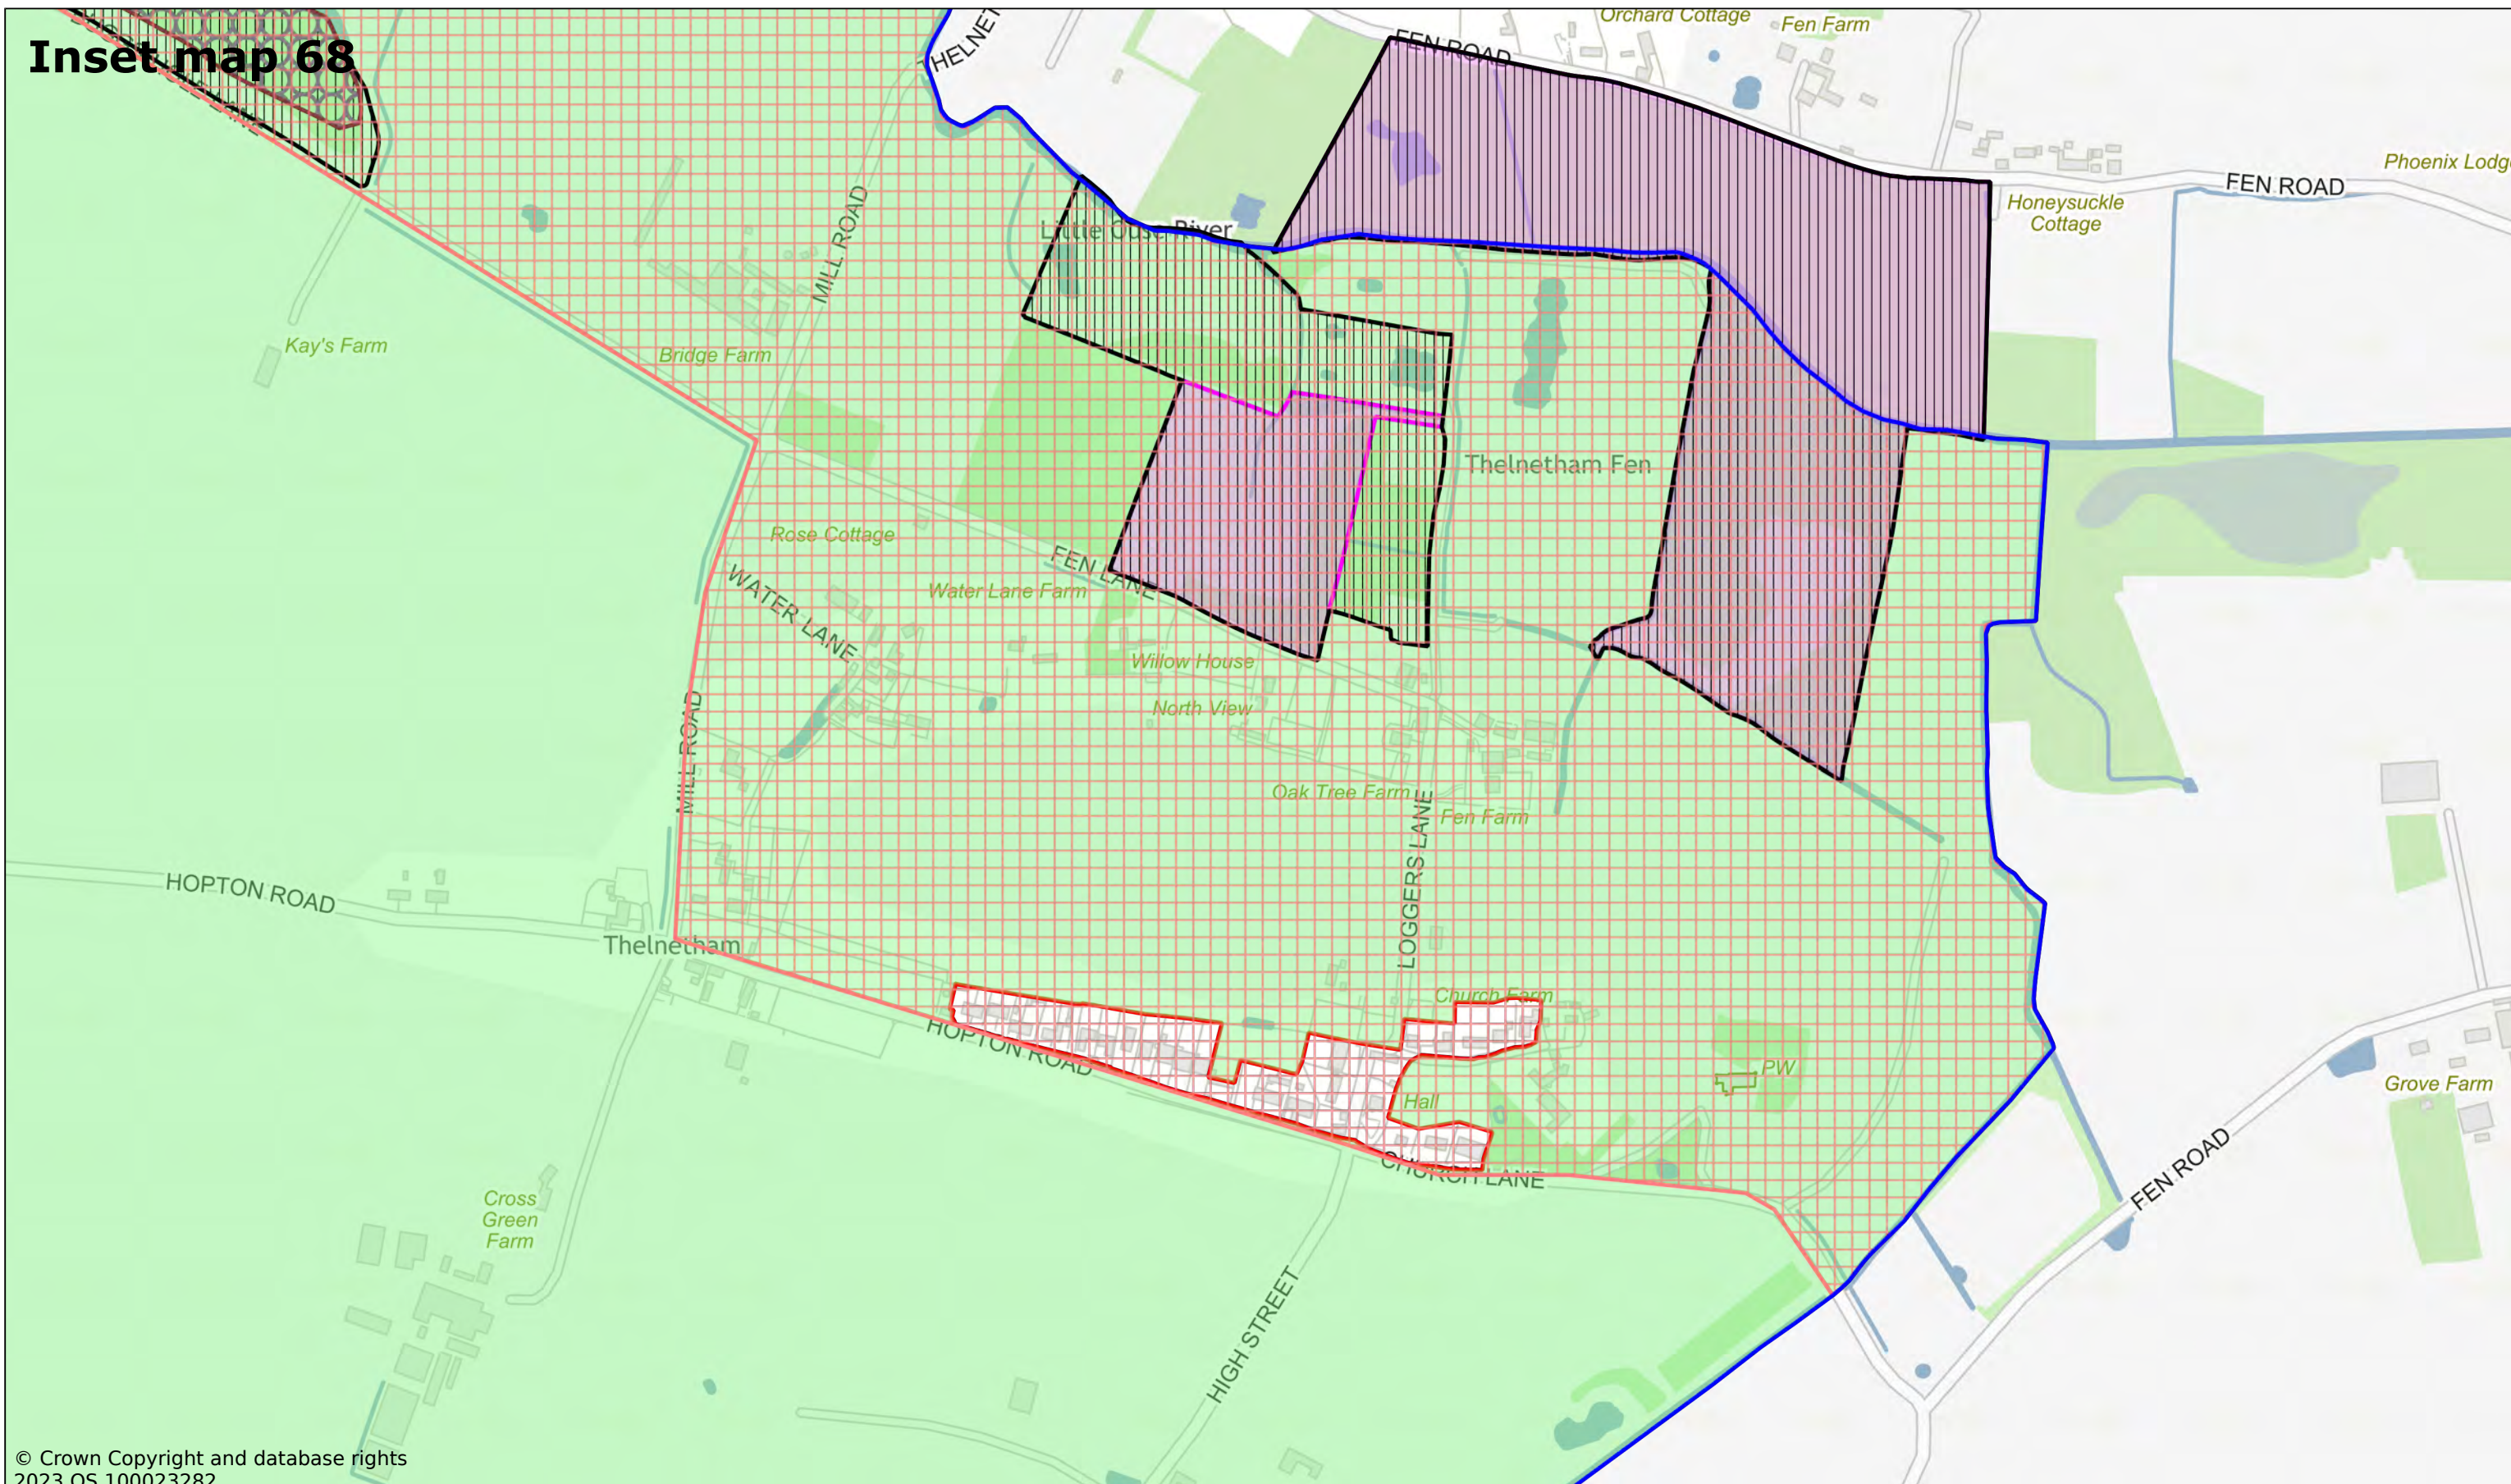

Inset map 68

© Crown Copyright and database rights
2023 OS 100023282

Thelnetham

Scale: 1:5000

Printed on 2023-11-23 11:31:49

by kcooper@SEBC_DOMAIN

© Crown Copyright and database rights 2023 OS 100023282.

West Suffolk House
Western Way
Bury St Edmunds
IP33 3YU
01284 763233
www.westsuffolk.gov.uk