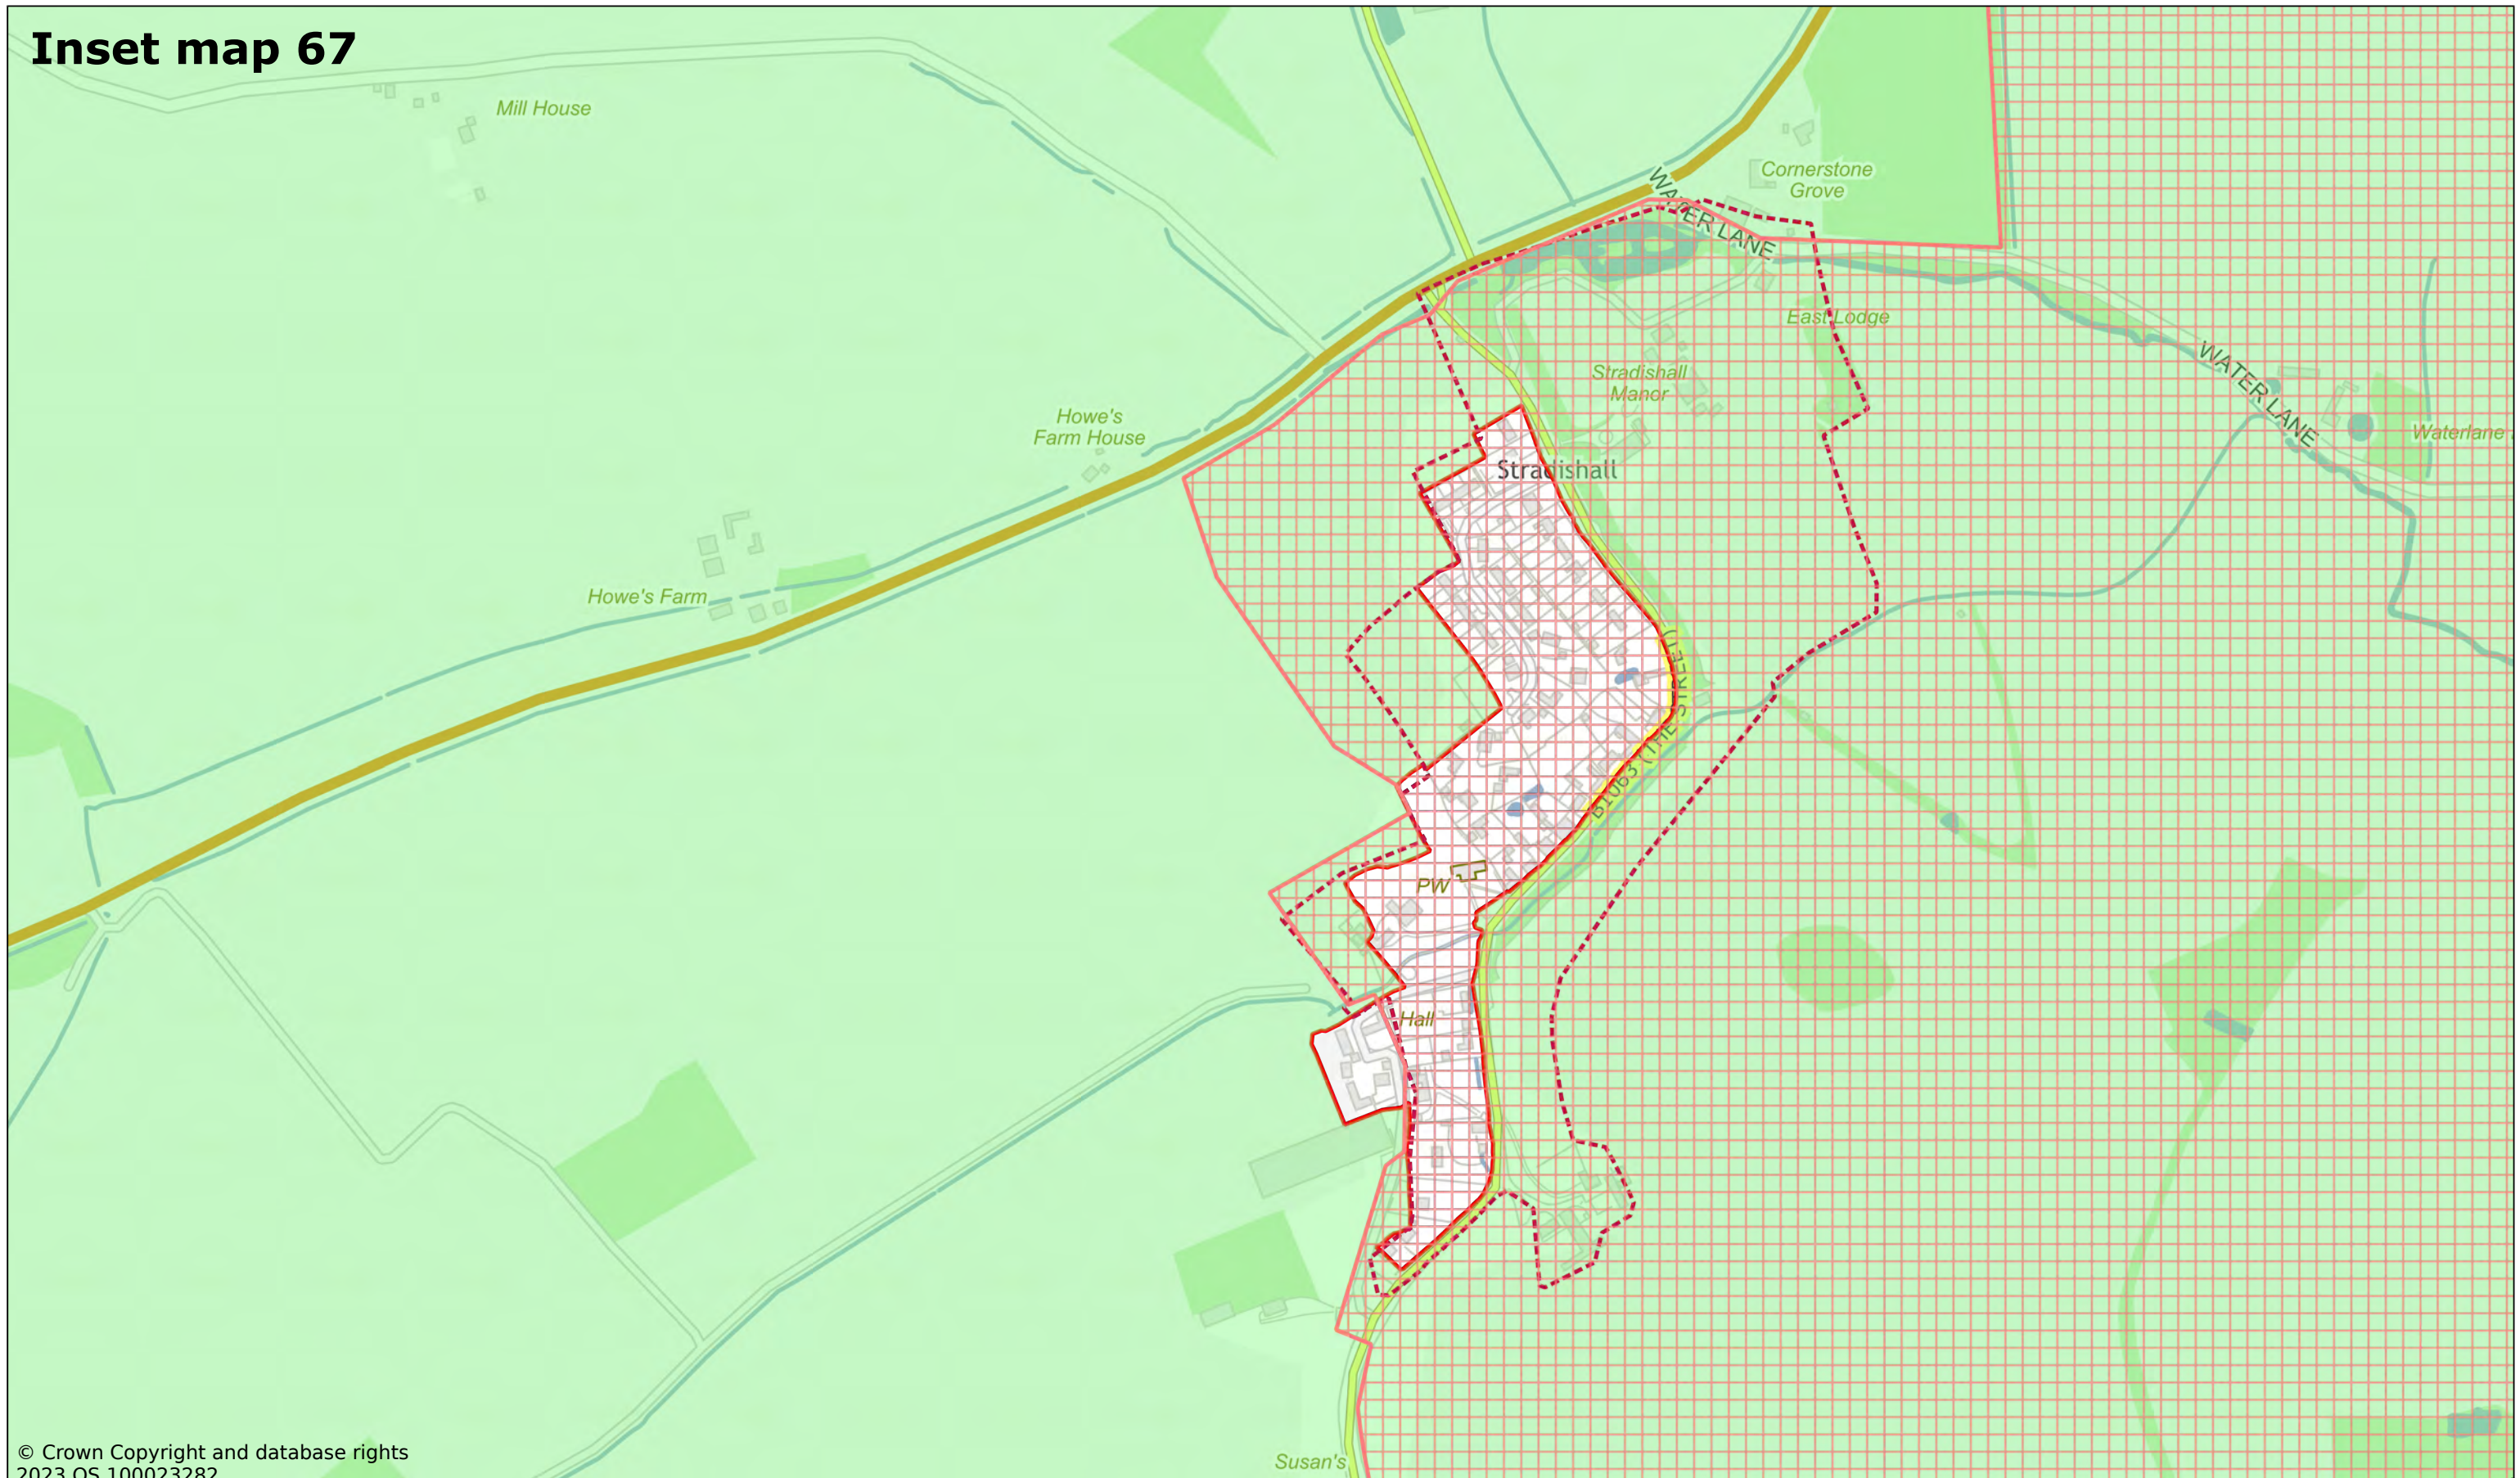

Inset map 67

© Crown Copyright and database rights
2023 OS 100023282

Stradishall

Scale: 1:5000

Printed on 2023-12-06 11:42:38

by dbugg@SEBC_DOMAIN

© Crown Copyright and database rights 2023 OS 100023282.

West Suffolk House
Western Way
Bury St Edmunds
IP33 3YU
01284 763233
www.westsuffolk.gov.uk