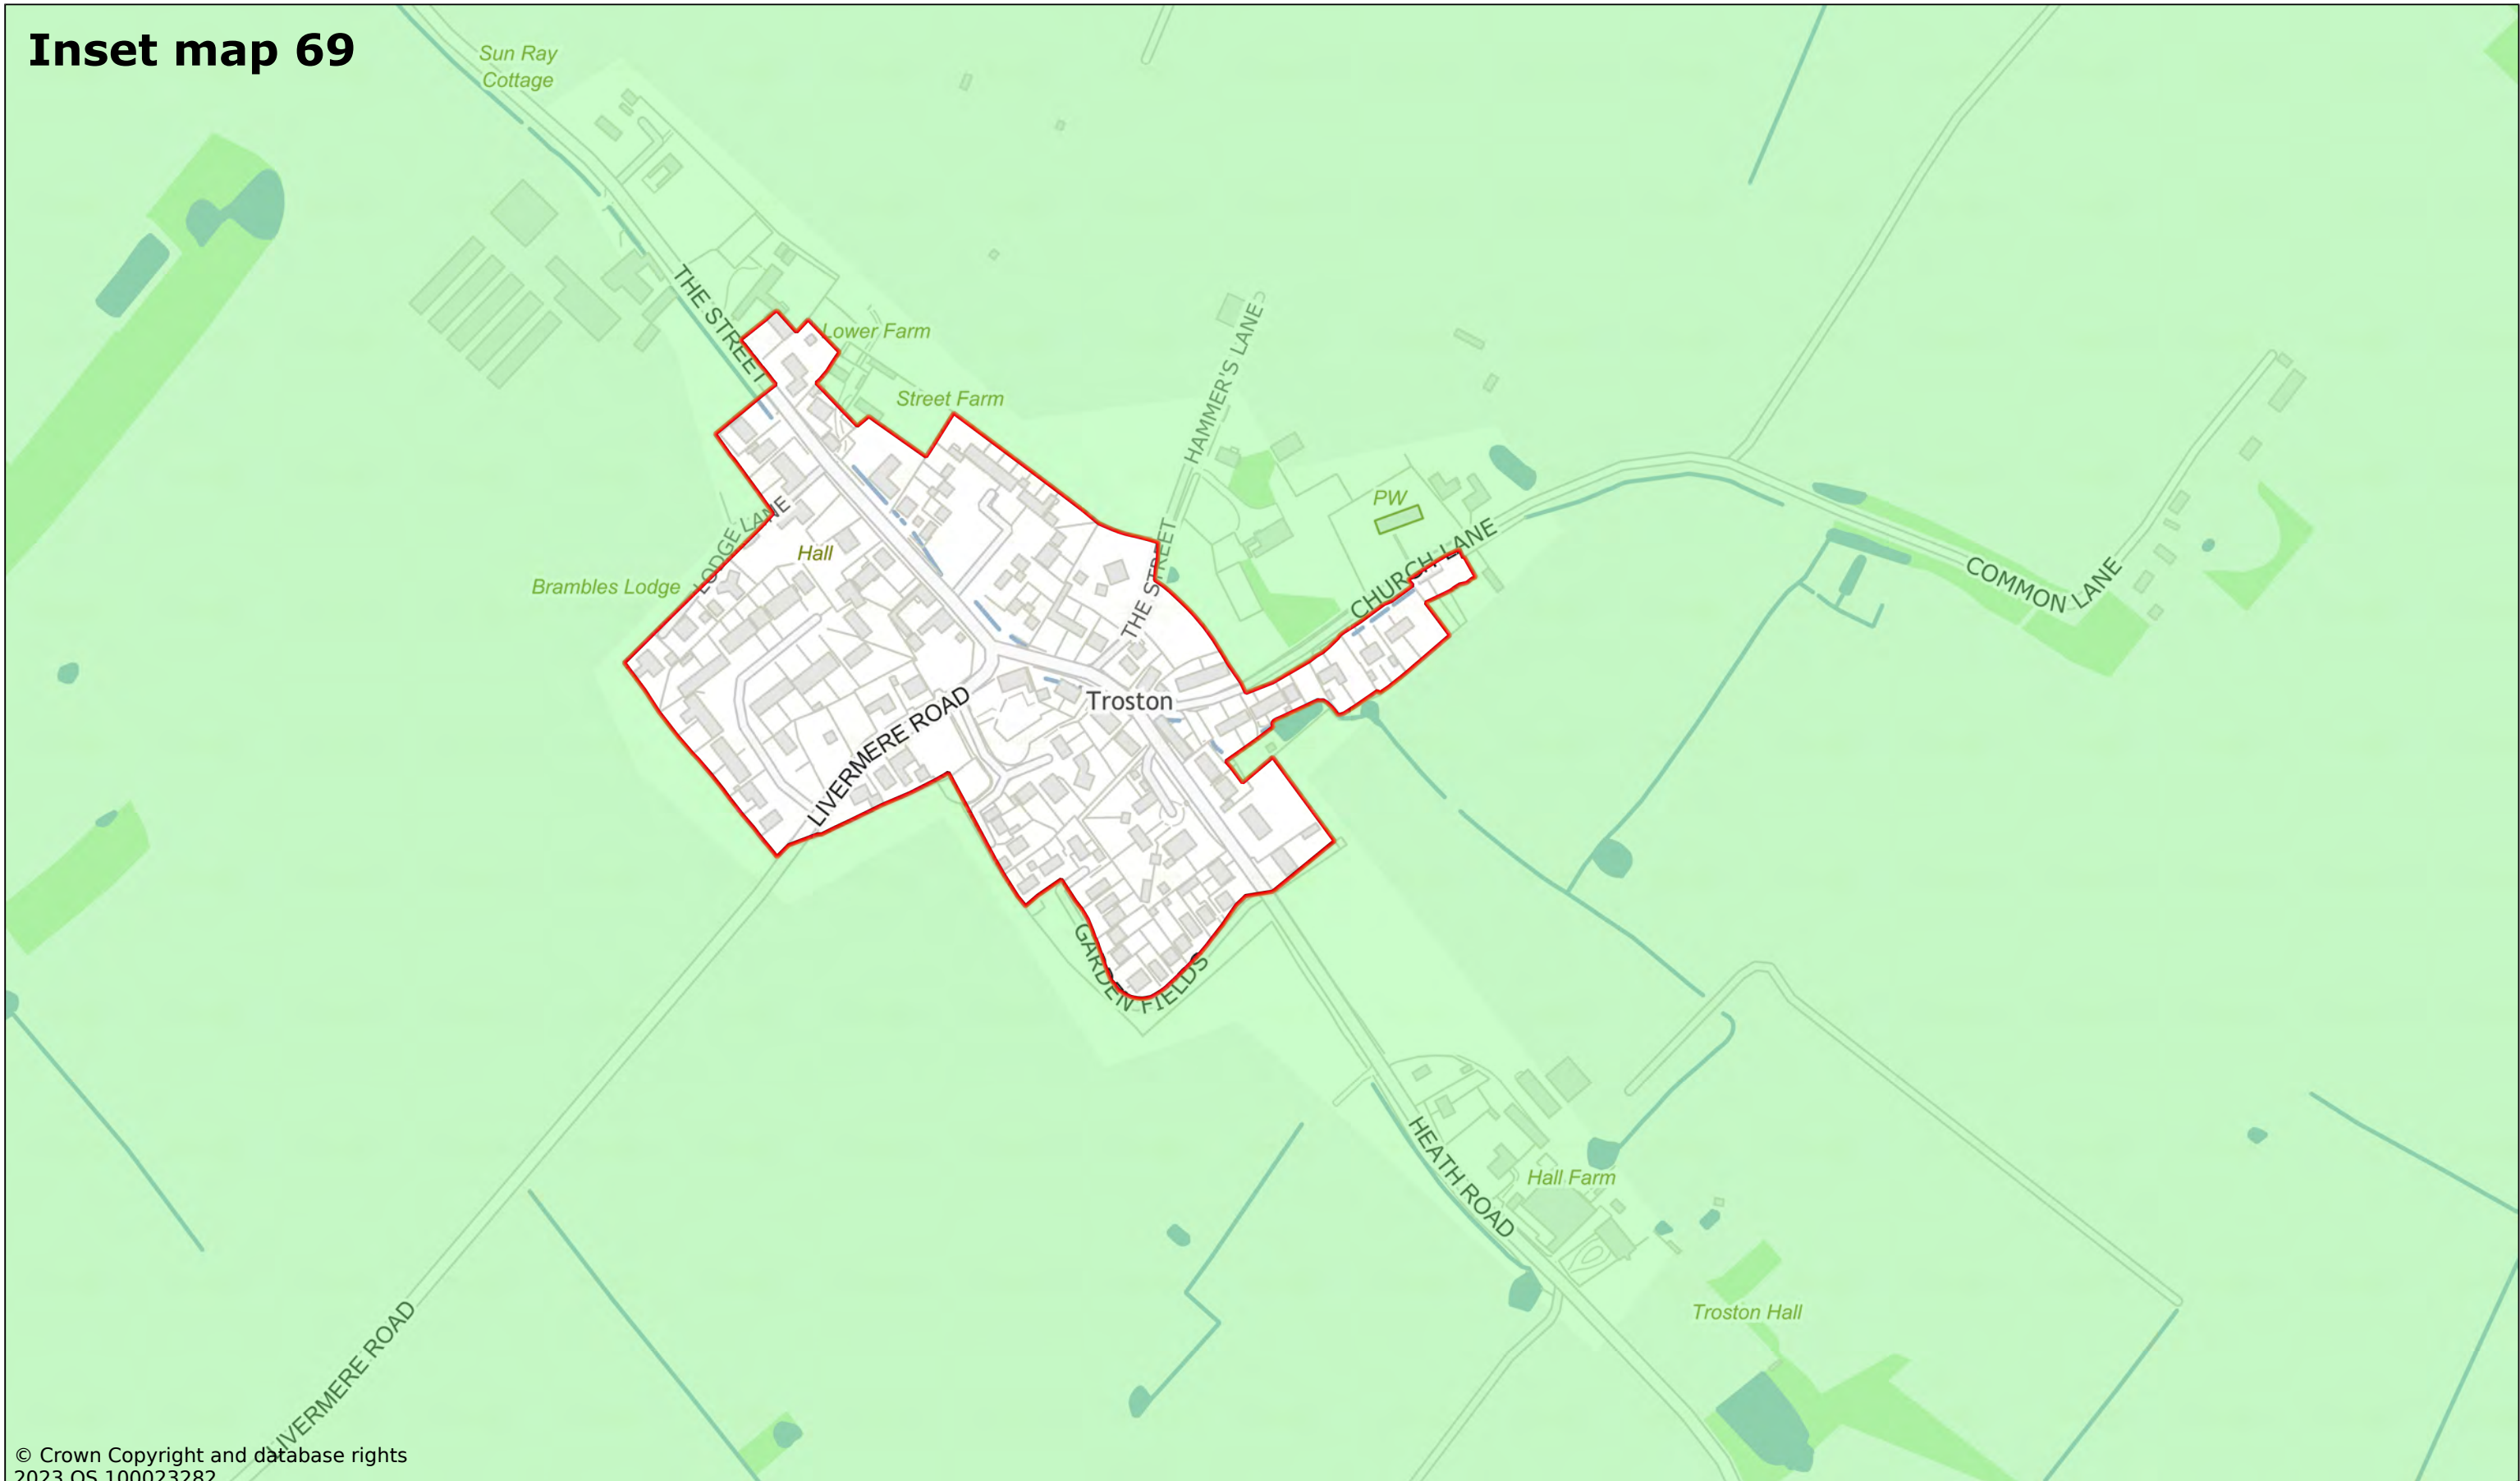

Inset map 69

© Crown Copyright and database rights
2023 OS 100023282

Troston

Scale: 1:4000

Printed on 2023-11-23 11:27:55

by kcooper@SEBC_DOMAIN

© Crown Copyright and database rights 2023 OS 100023282.

West Suffolk House
Western Way
Bury St Edmunds
IP33 3YU
01284 763233
www.westsuffolk.gov.uk