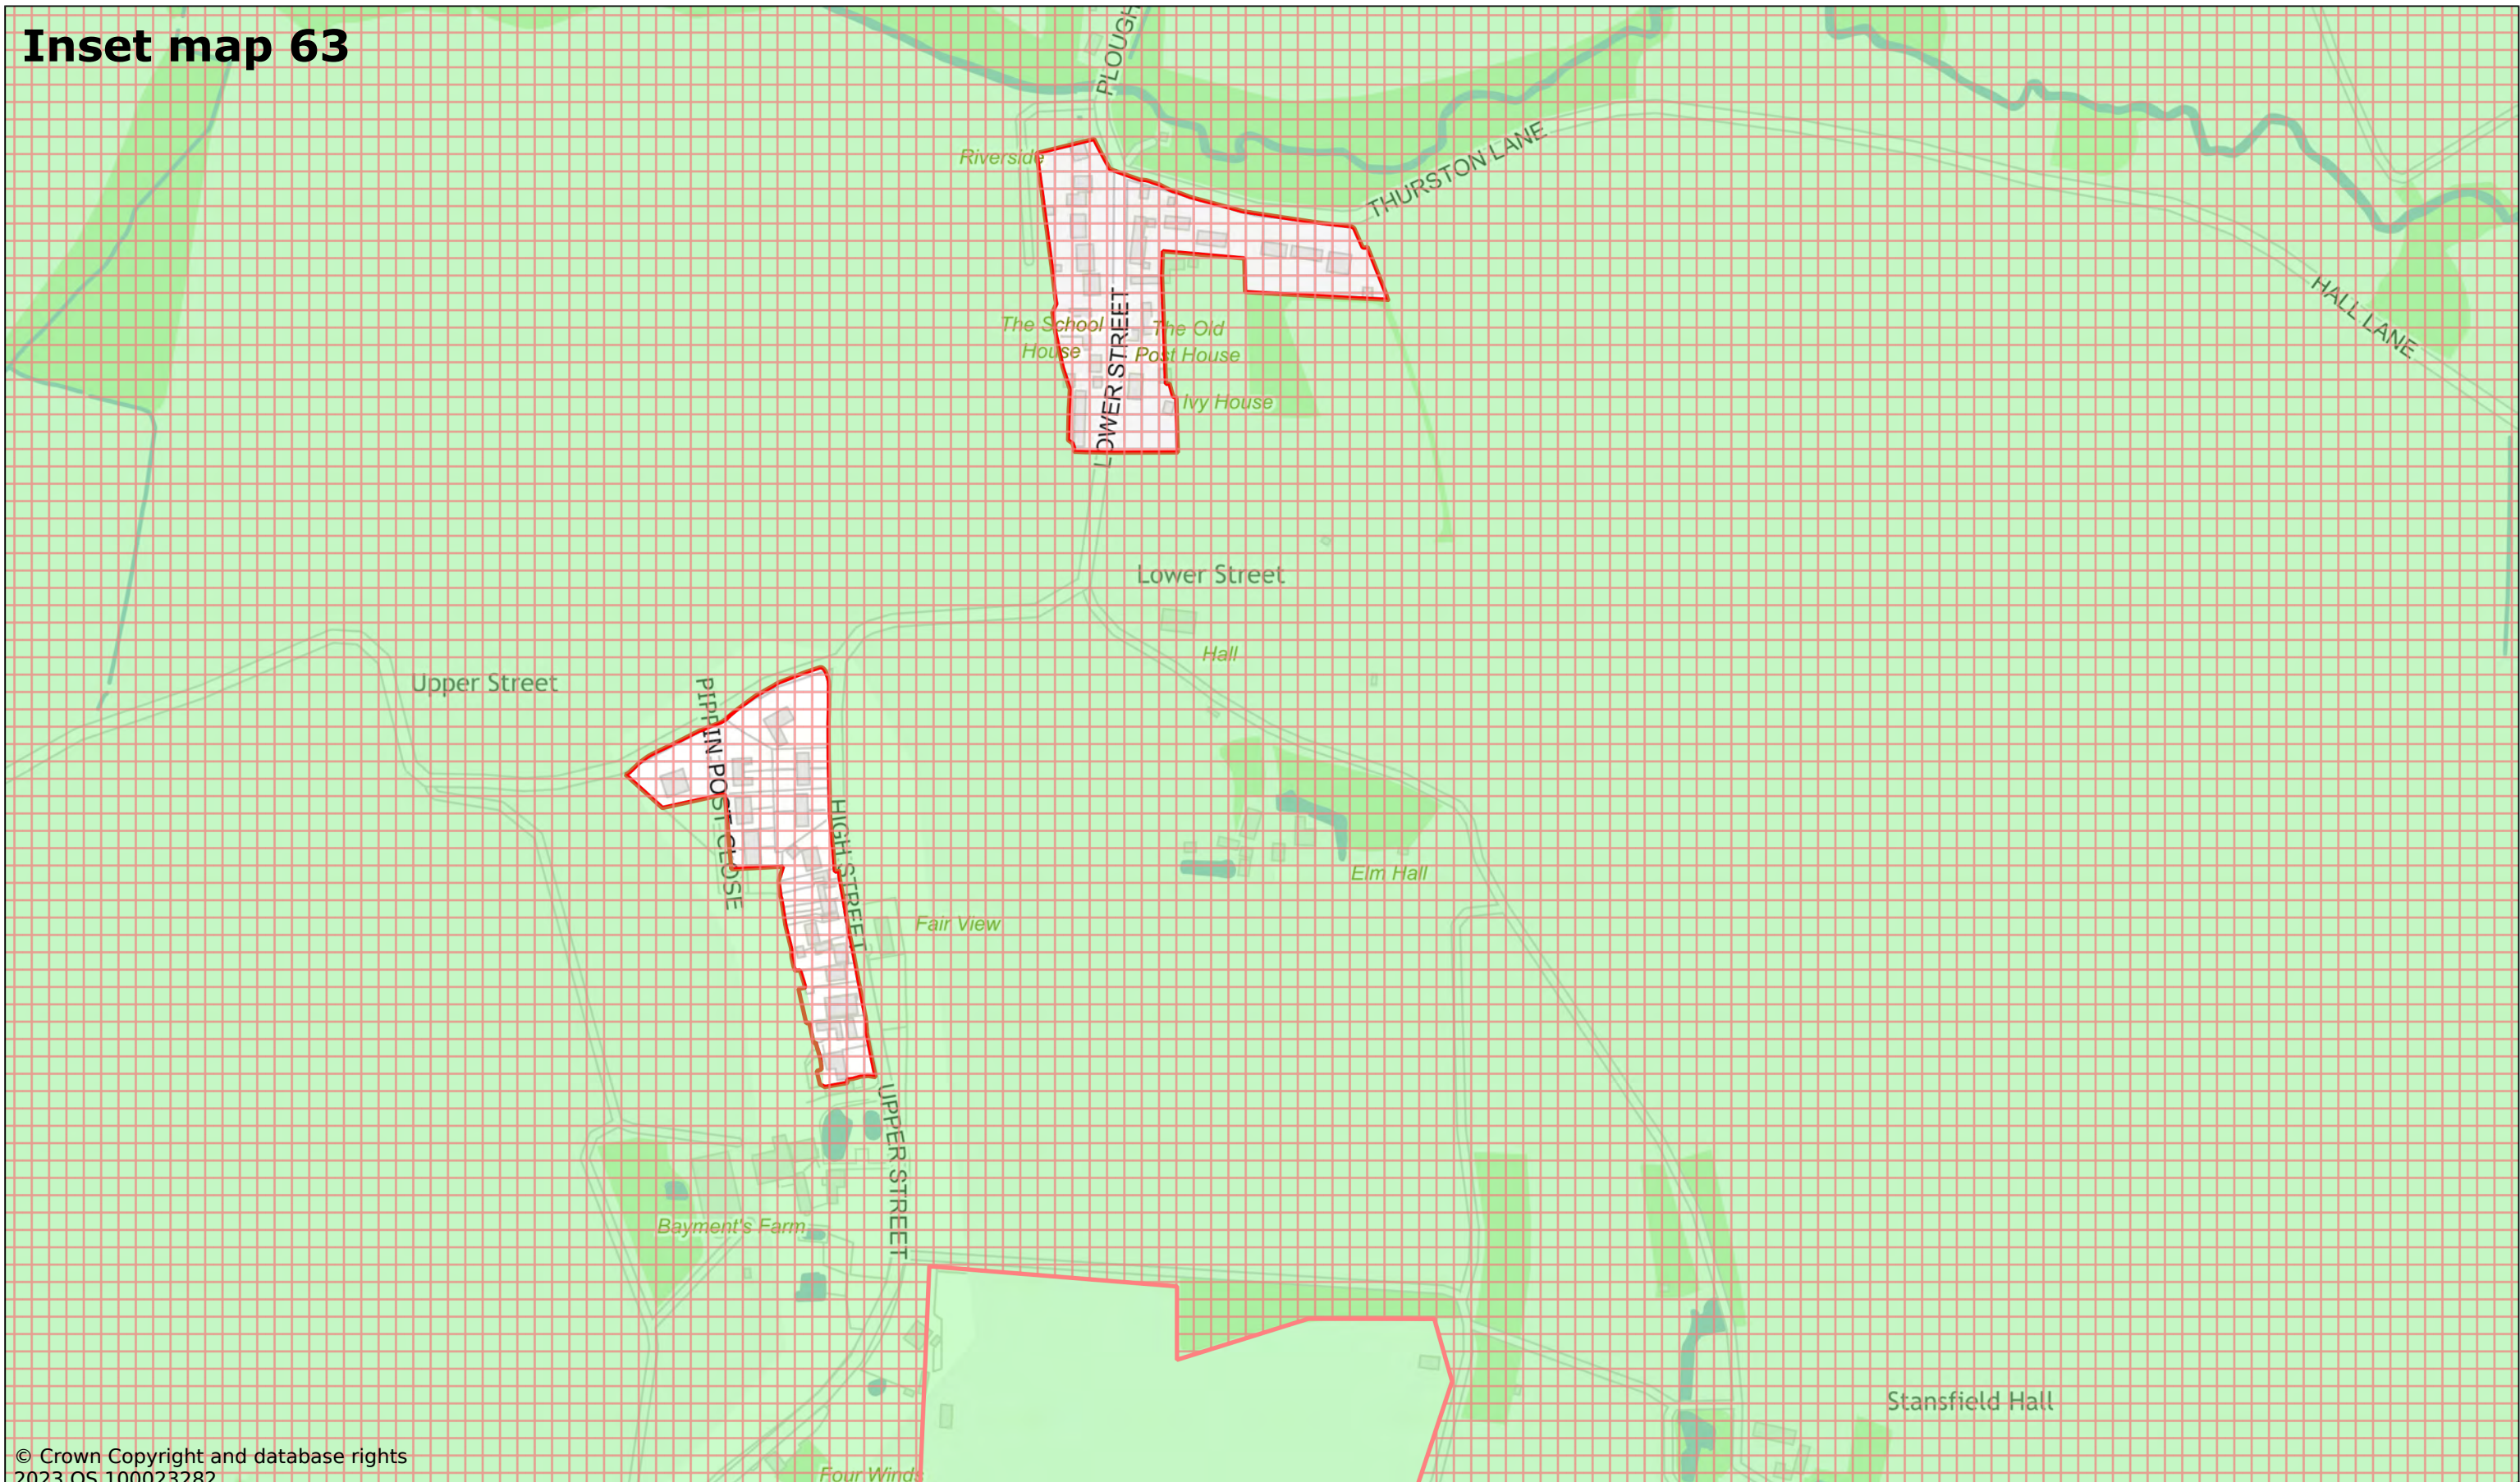

Inset map 63

© Crown Copyright and database rights
2023 OS 100023282

Stansfield

Scale: 1:4000

Printed on 2023-11-23 11:23:51

by kcooper@SEBC_DOMAIN

© Crown Copyright and database rights 2023 OS 100023282.

West Suffolk House
Western Way
Bury St Edmunds
IP33 3YU
01284 763233
www.westsuffolk.gov.uk