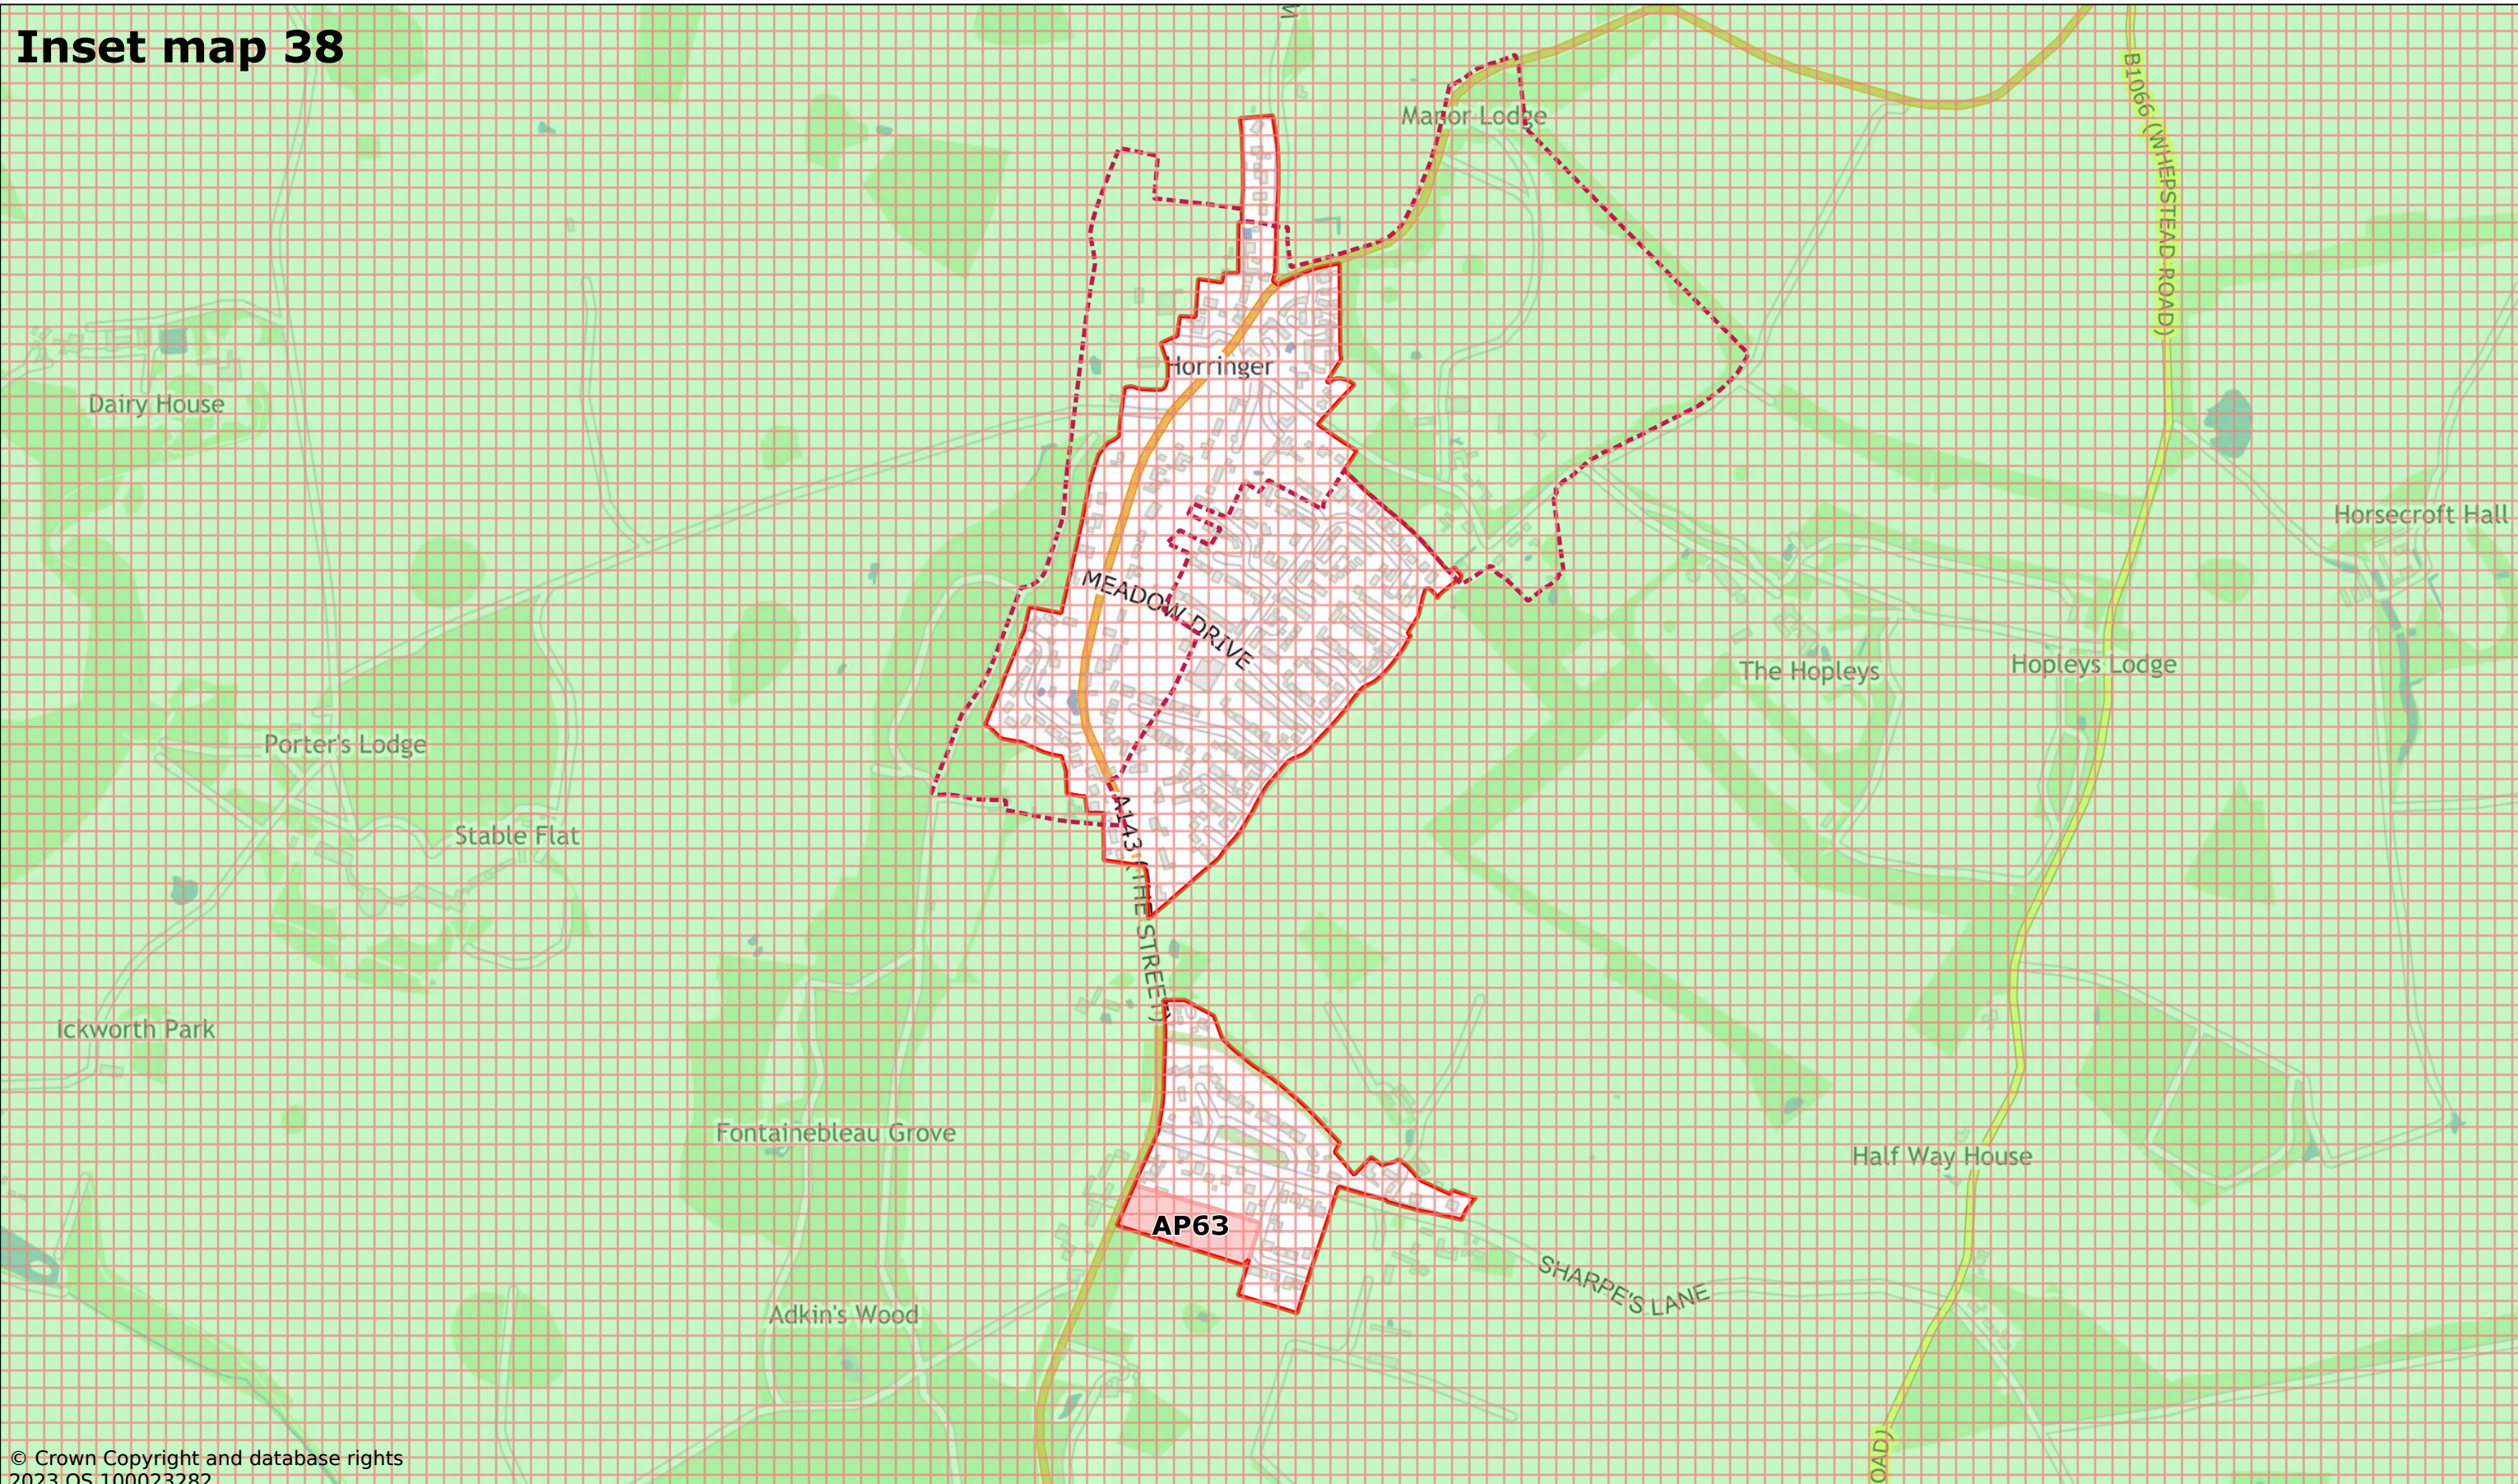

Inset map 38

© Crown Copyright and database rights
2023 OS 100023282.

Horringer

Scale: 1:8000

Printed on 2023-11-22 17:14:06

by kcooper@SEBC_DOMAIN

© Crown Copyright and database rights 2023 OS 100023282.

West Suffolk House
Western Way
Bury St Edmunds
IP33 3YU
01284 763233
www.westsuffolk.gov.uk