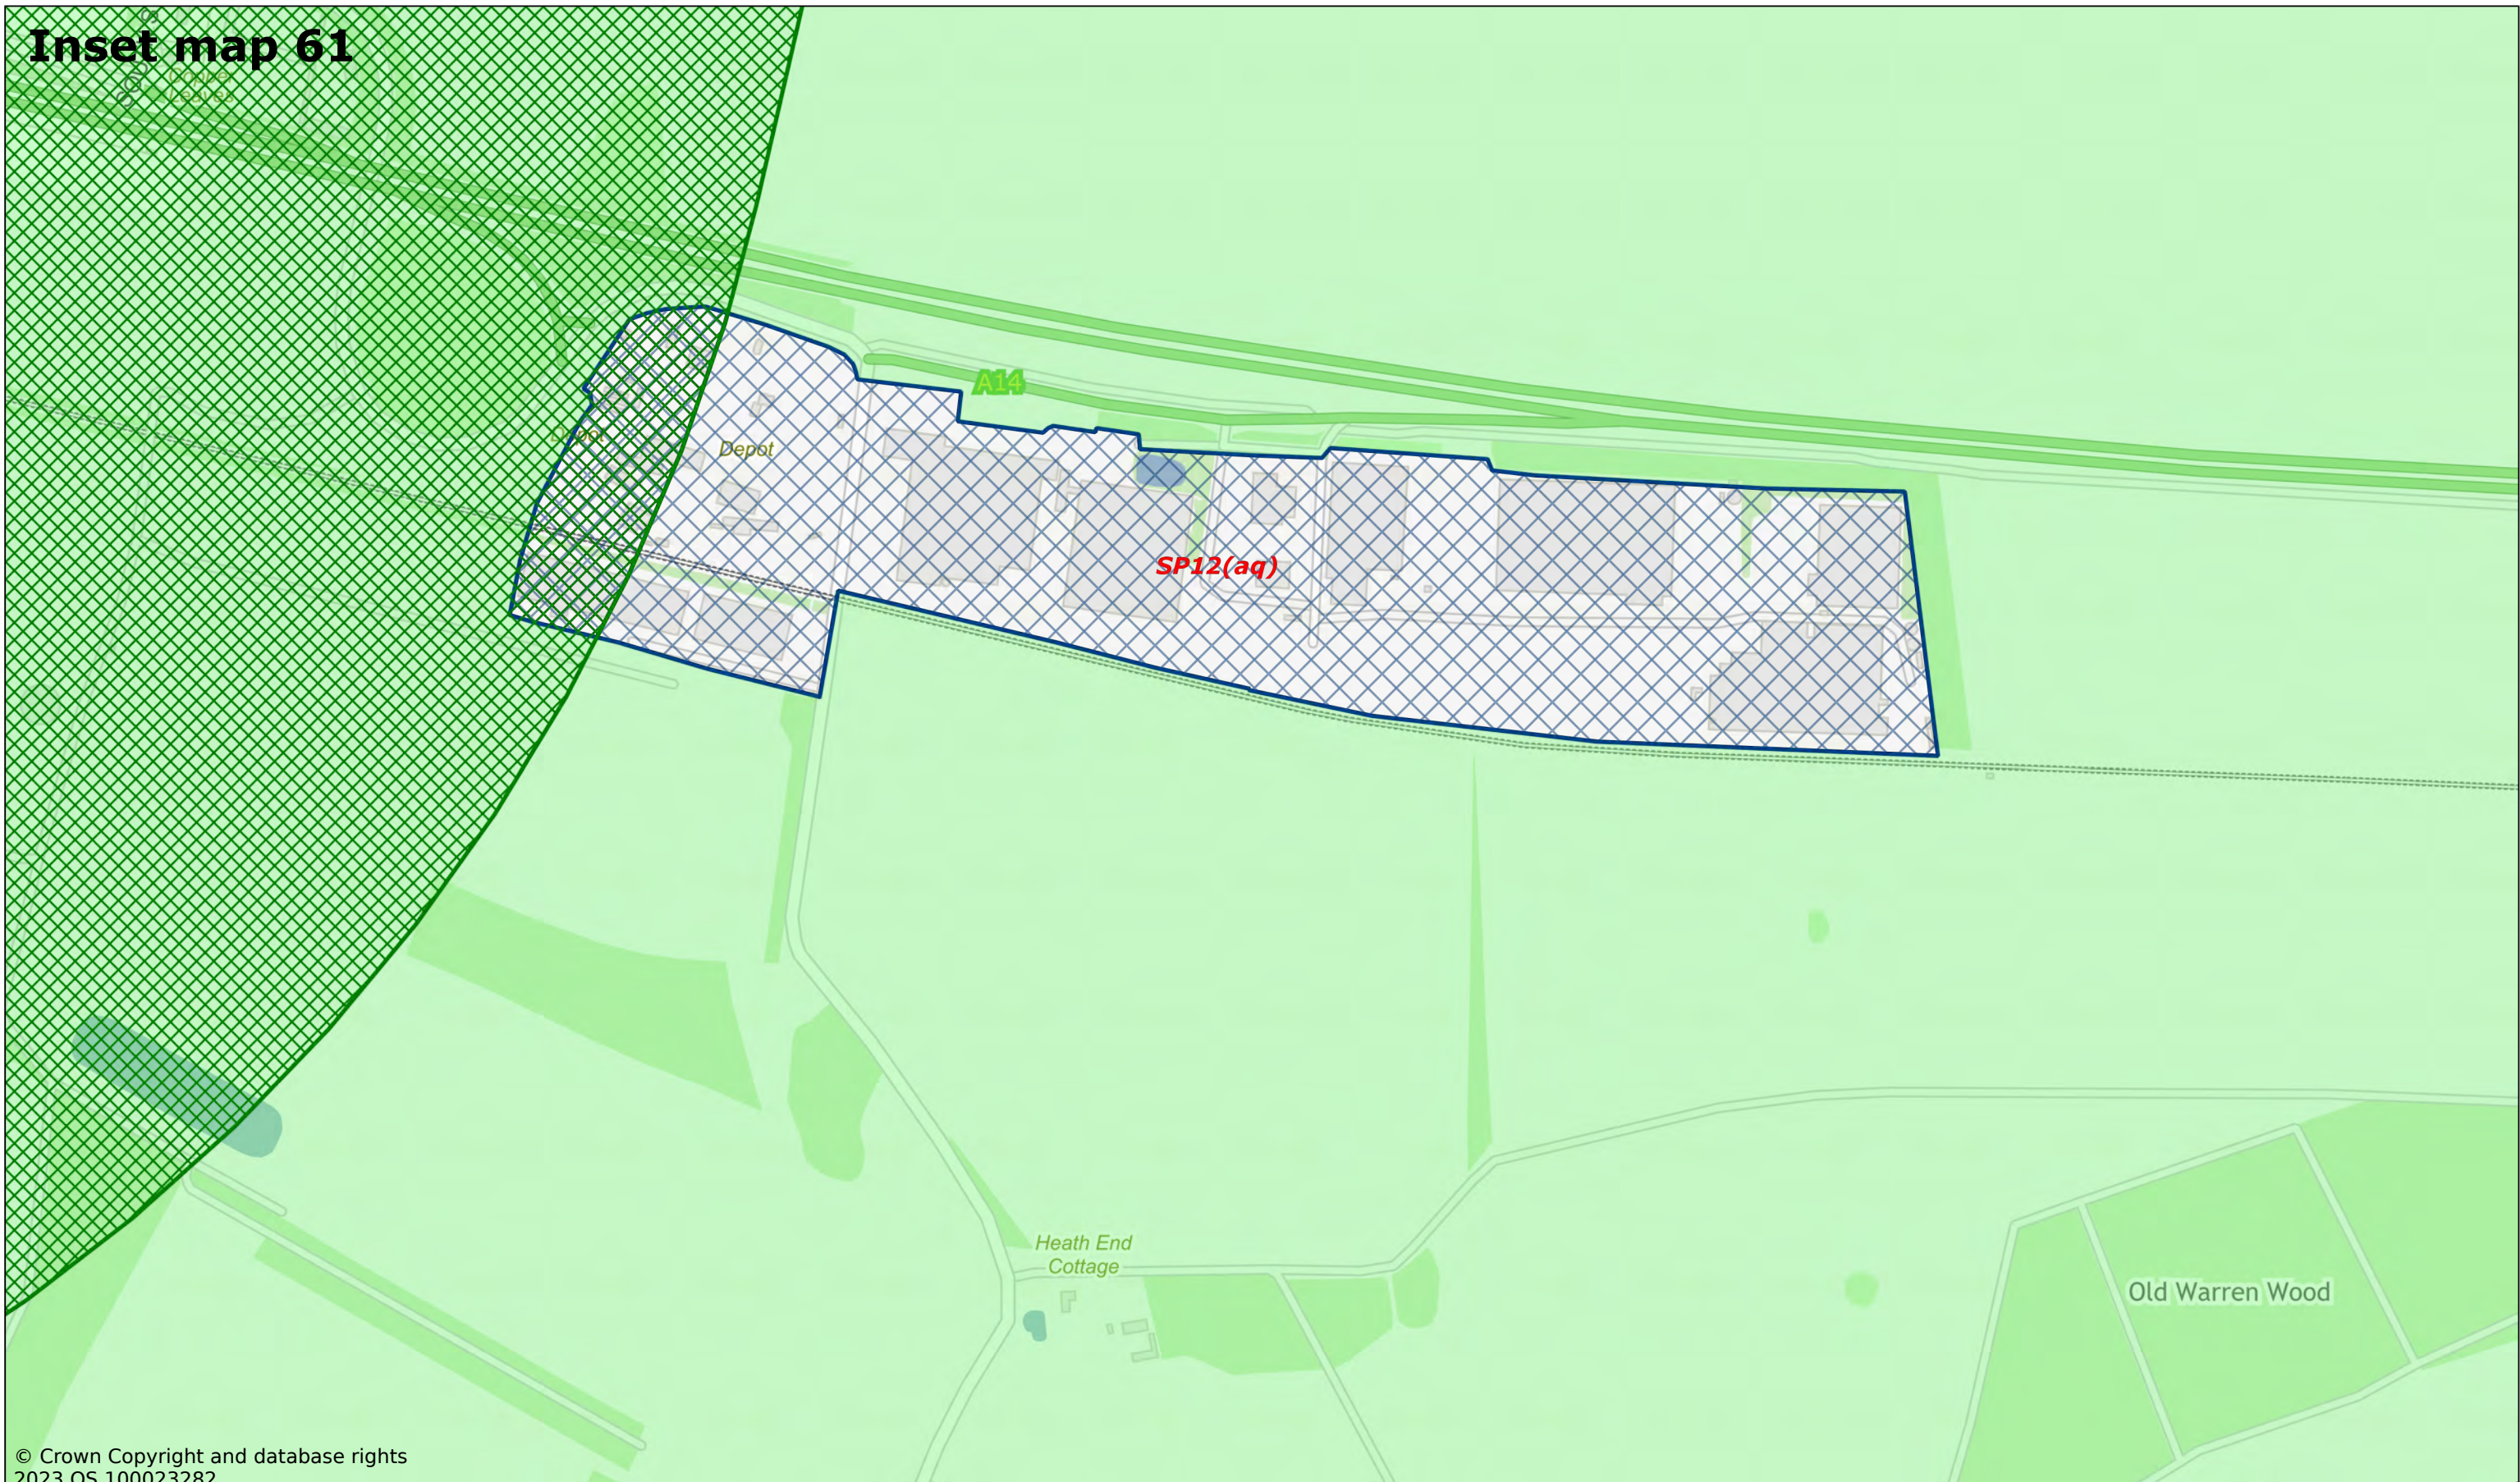

Inset map 61

© Crown Copyright and database rights
2023 OS 100023282

Saxham

Scale: 1:5000

Printed on 2023-11-24 11:03:01

by kcooper@SEBC_DOMAIN

© Crown Copyright and database rights 2023 OS 100023282.

West Suffolk House
Western Way
Bury St Edmunds
IP33 3YU
01284 763233
www.westsuffolk.gov.uk