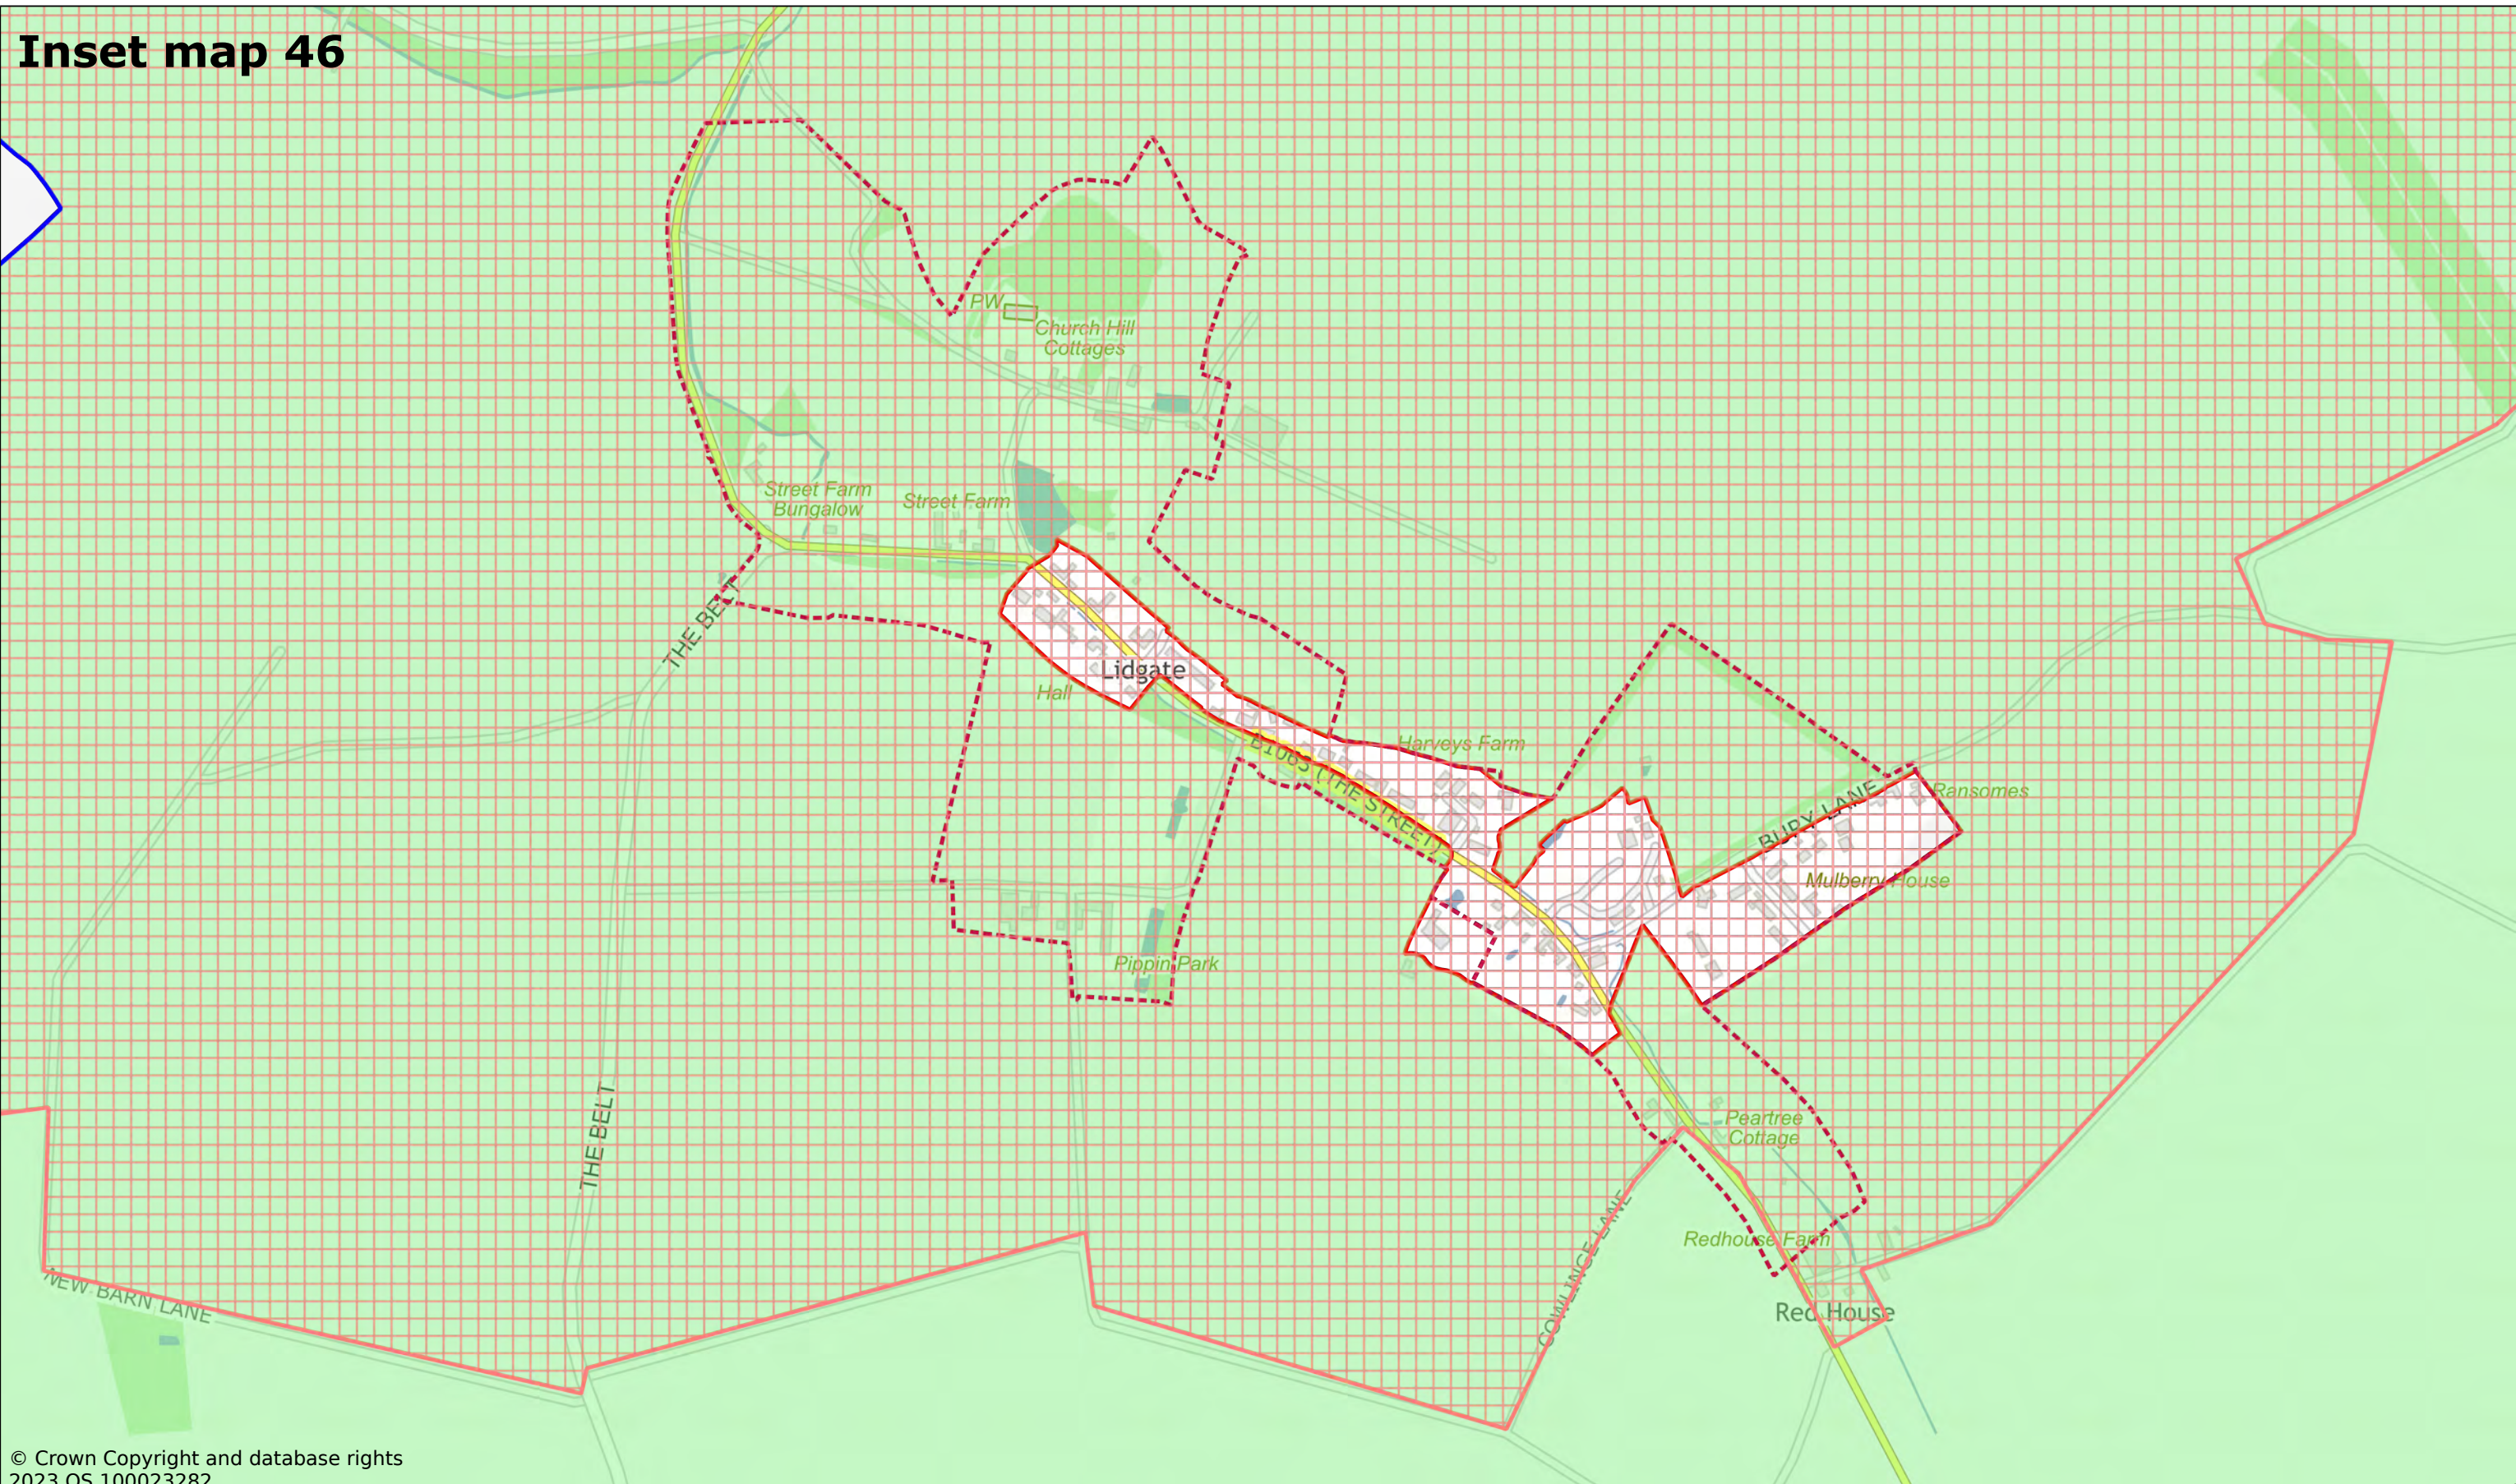

Inset map 46

© Crown Copyright and database rights
2023 OS 100023282.

Lidgate

Scale: 1:6000

Printed on 2023-11-23 10:02:45

by kcooper@SEBC_DOMAIN

© Crown Copyright and database rights 2023 OS 100023282.

West Suffolk House
Western Way
Bury St Edmunds
IP33 3YU
01284 763233
www.westsuffolk.gov.uk