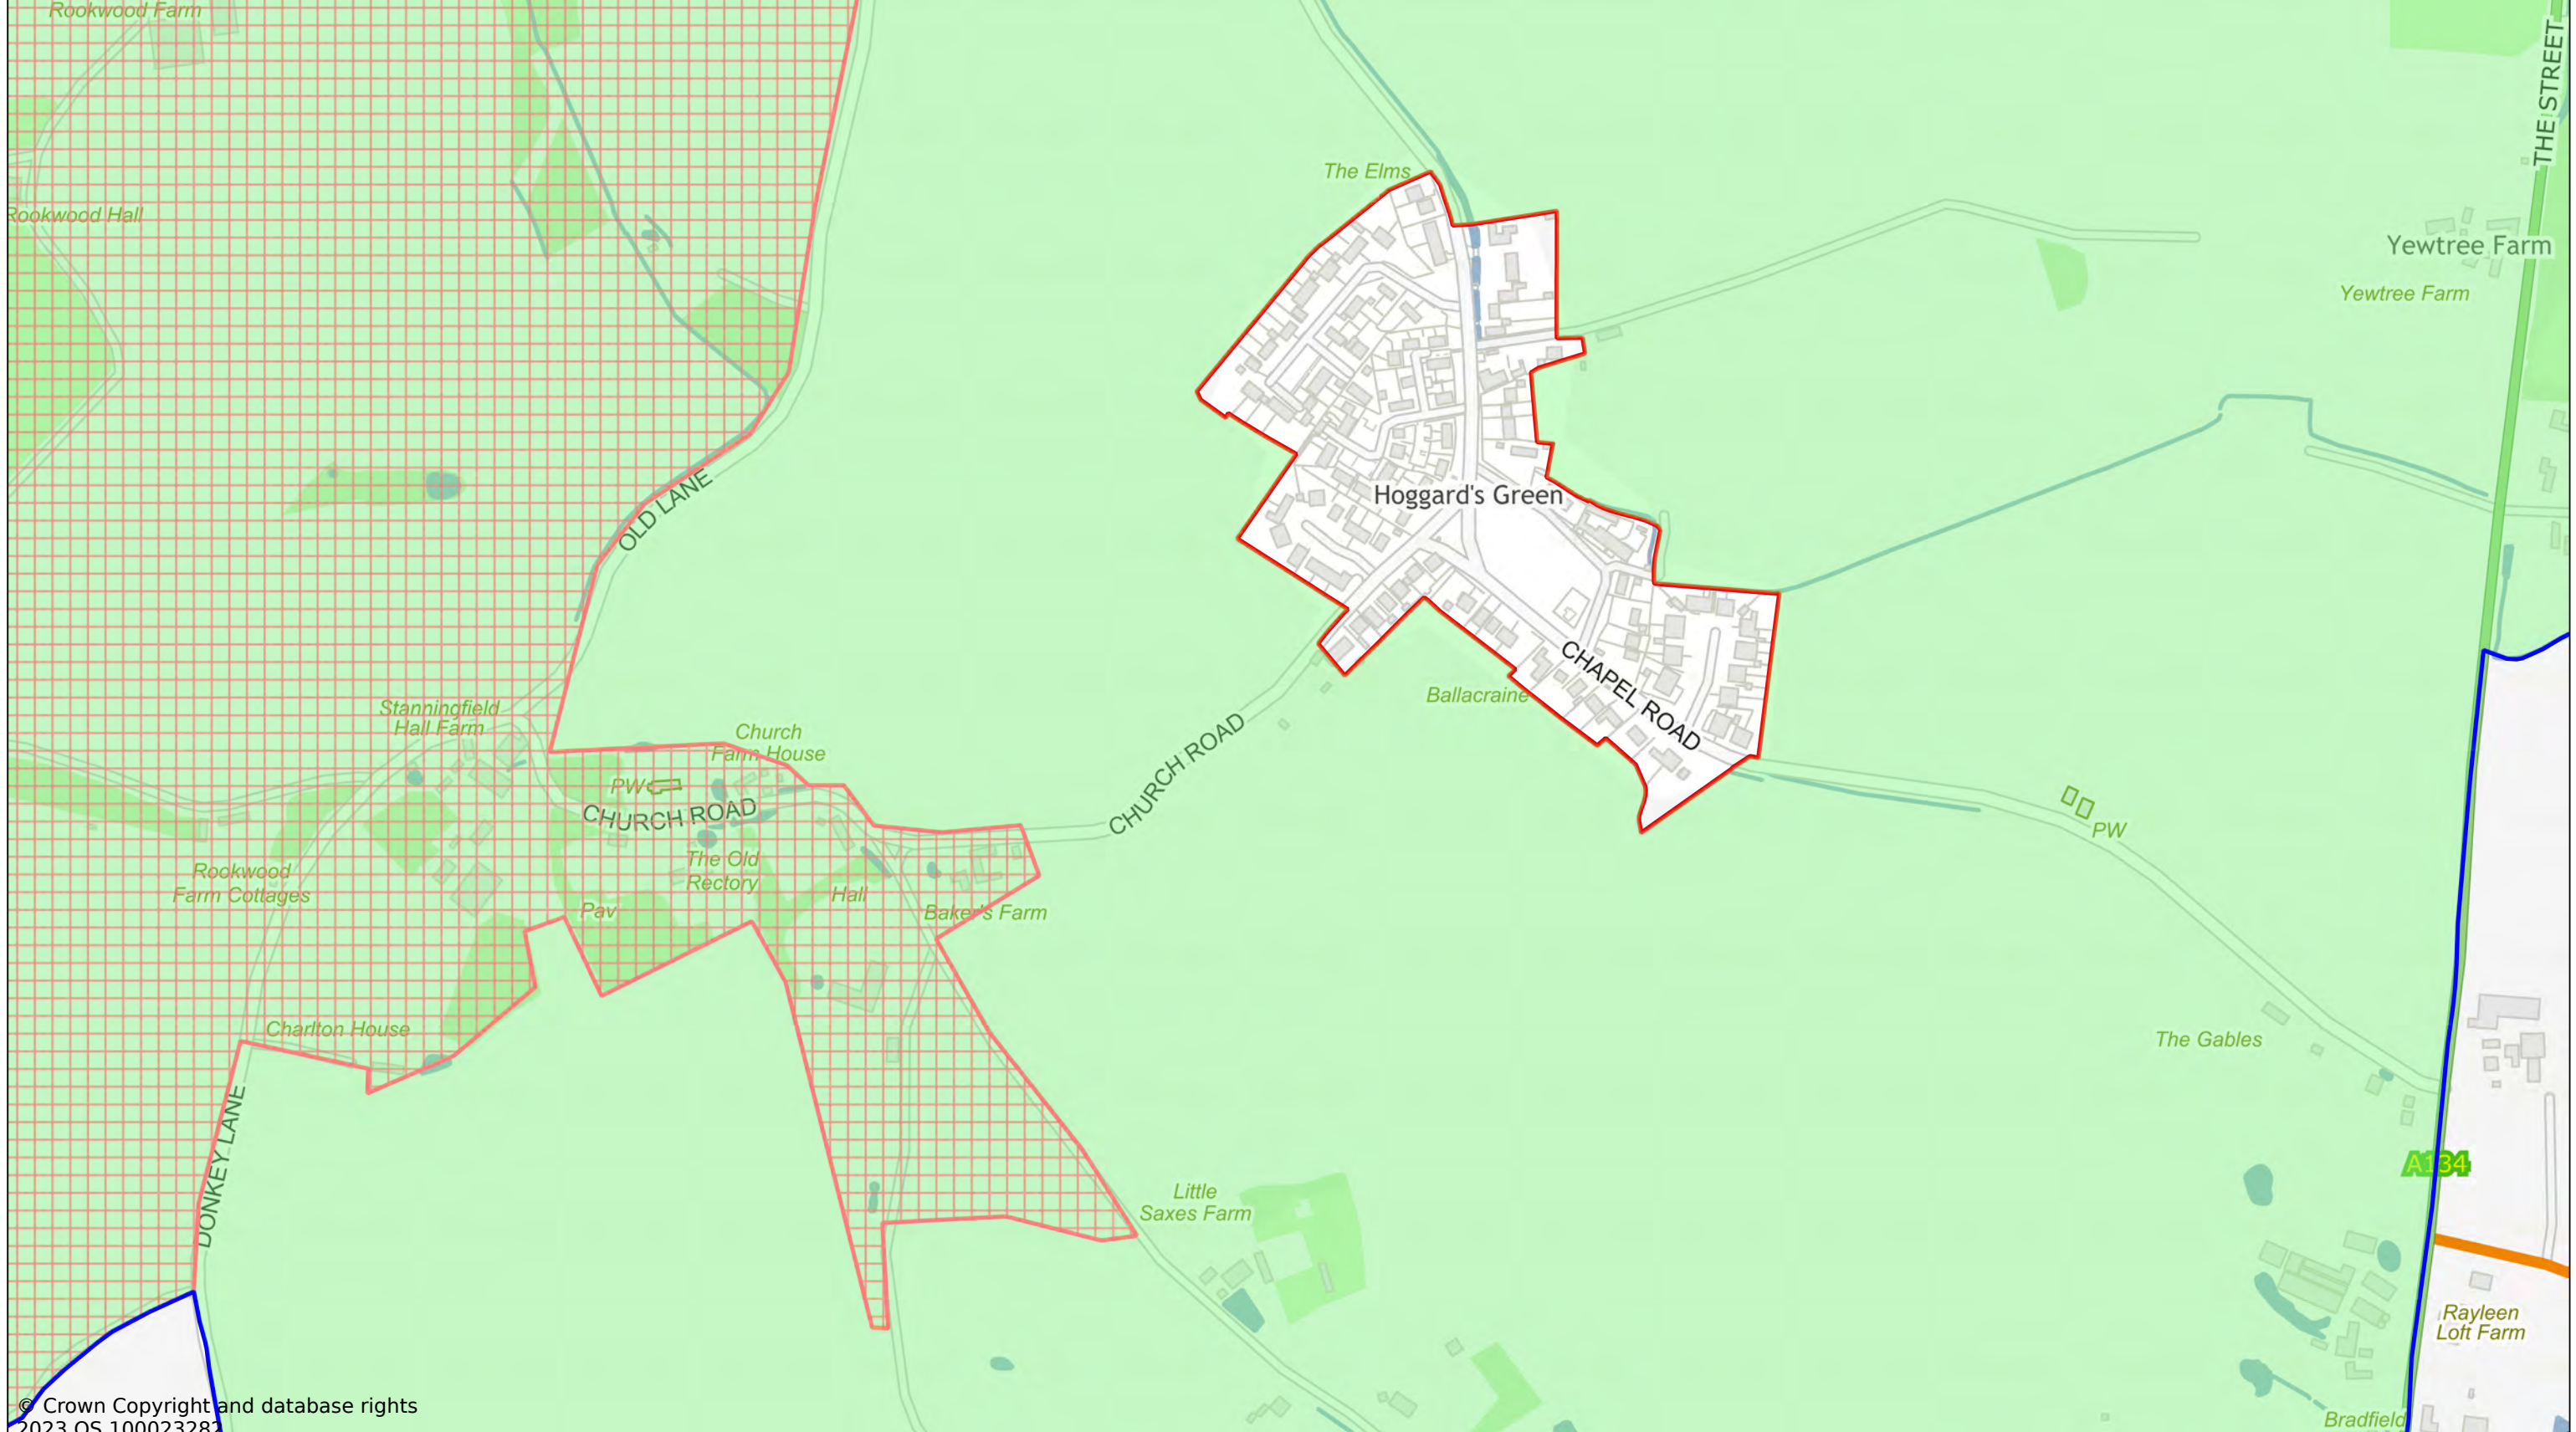

Inset map 62

© Crown Copyright and database rights
2023 OS 100023282

Stanningfield

Scale: 1:5000

Printed on 2023-11-23 11:11:59

by kcooper@SEBC_DOMAIN

© Crown Copyright and database rights 2023 OS 100023282.