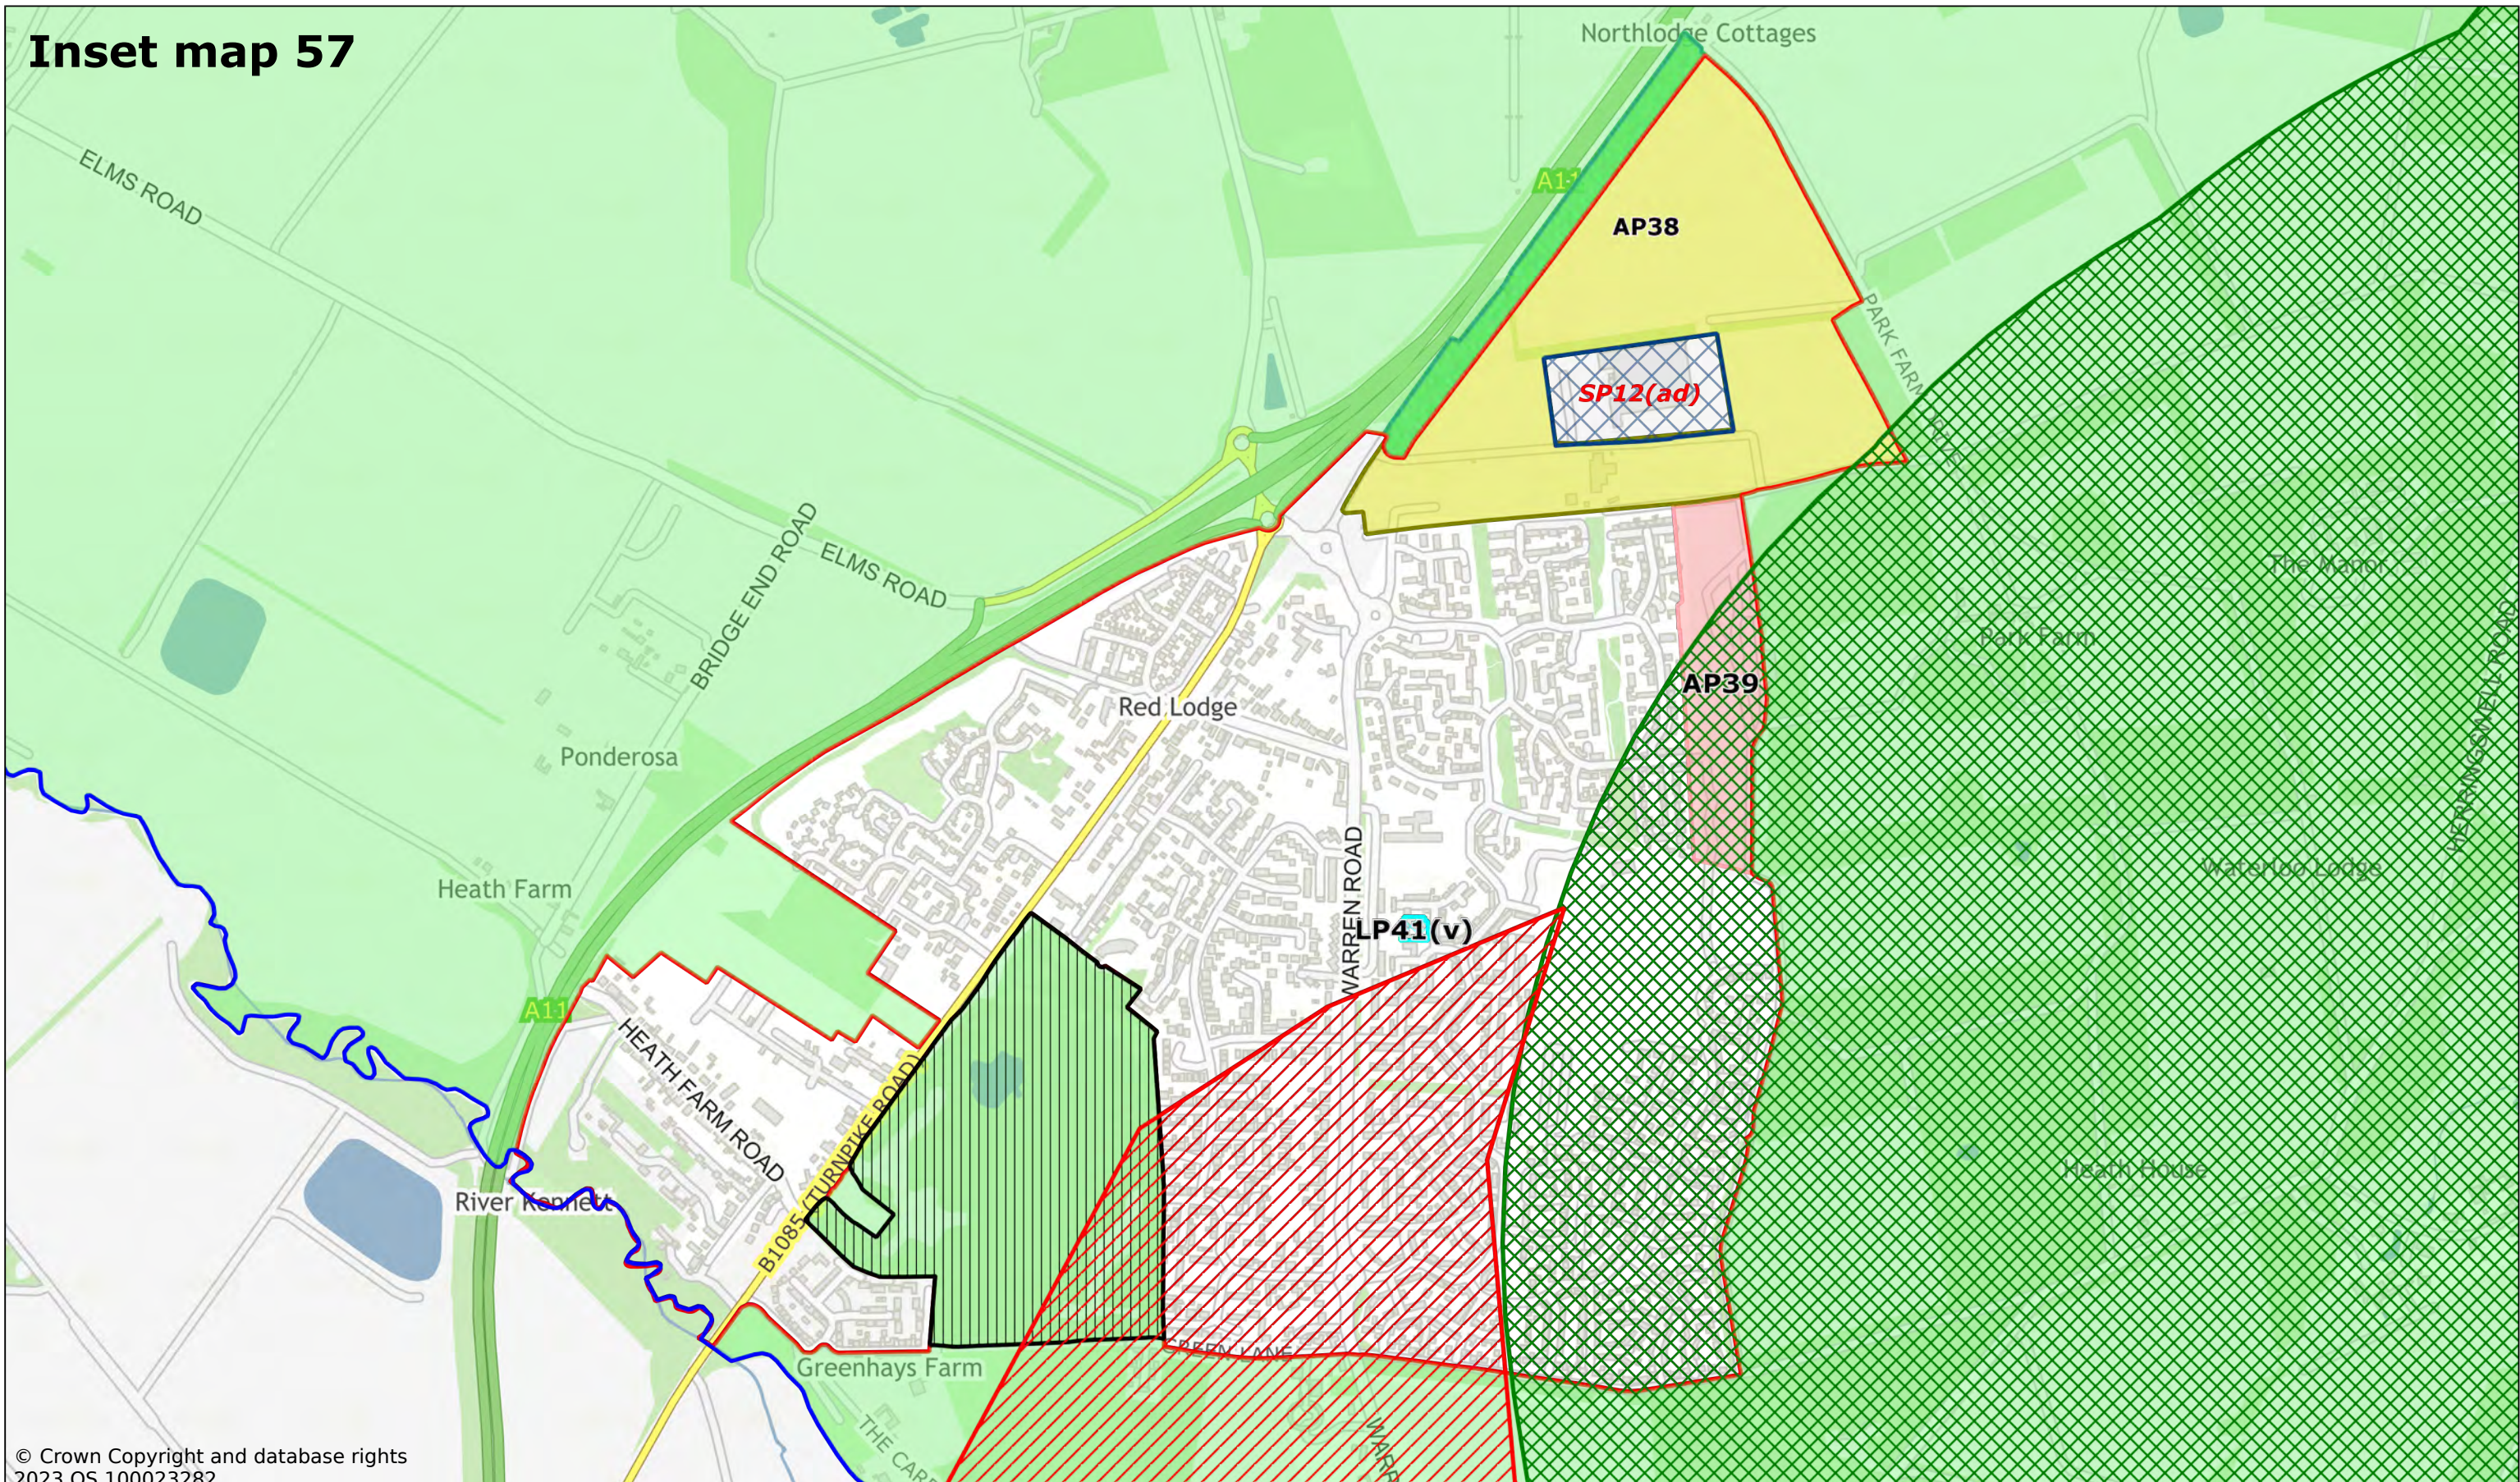

Inset map 57

© Crown Copyright and database rights
2023 OS 100023282

Red Lodge

Scale: 1:9000

Printed on 2023-12-06 11:01:39

by dbugg@SEBC_DOMAIN

© Crown Copyright and database rights 2023 OS 100023282.

West Suffolk
Council