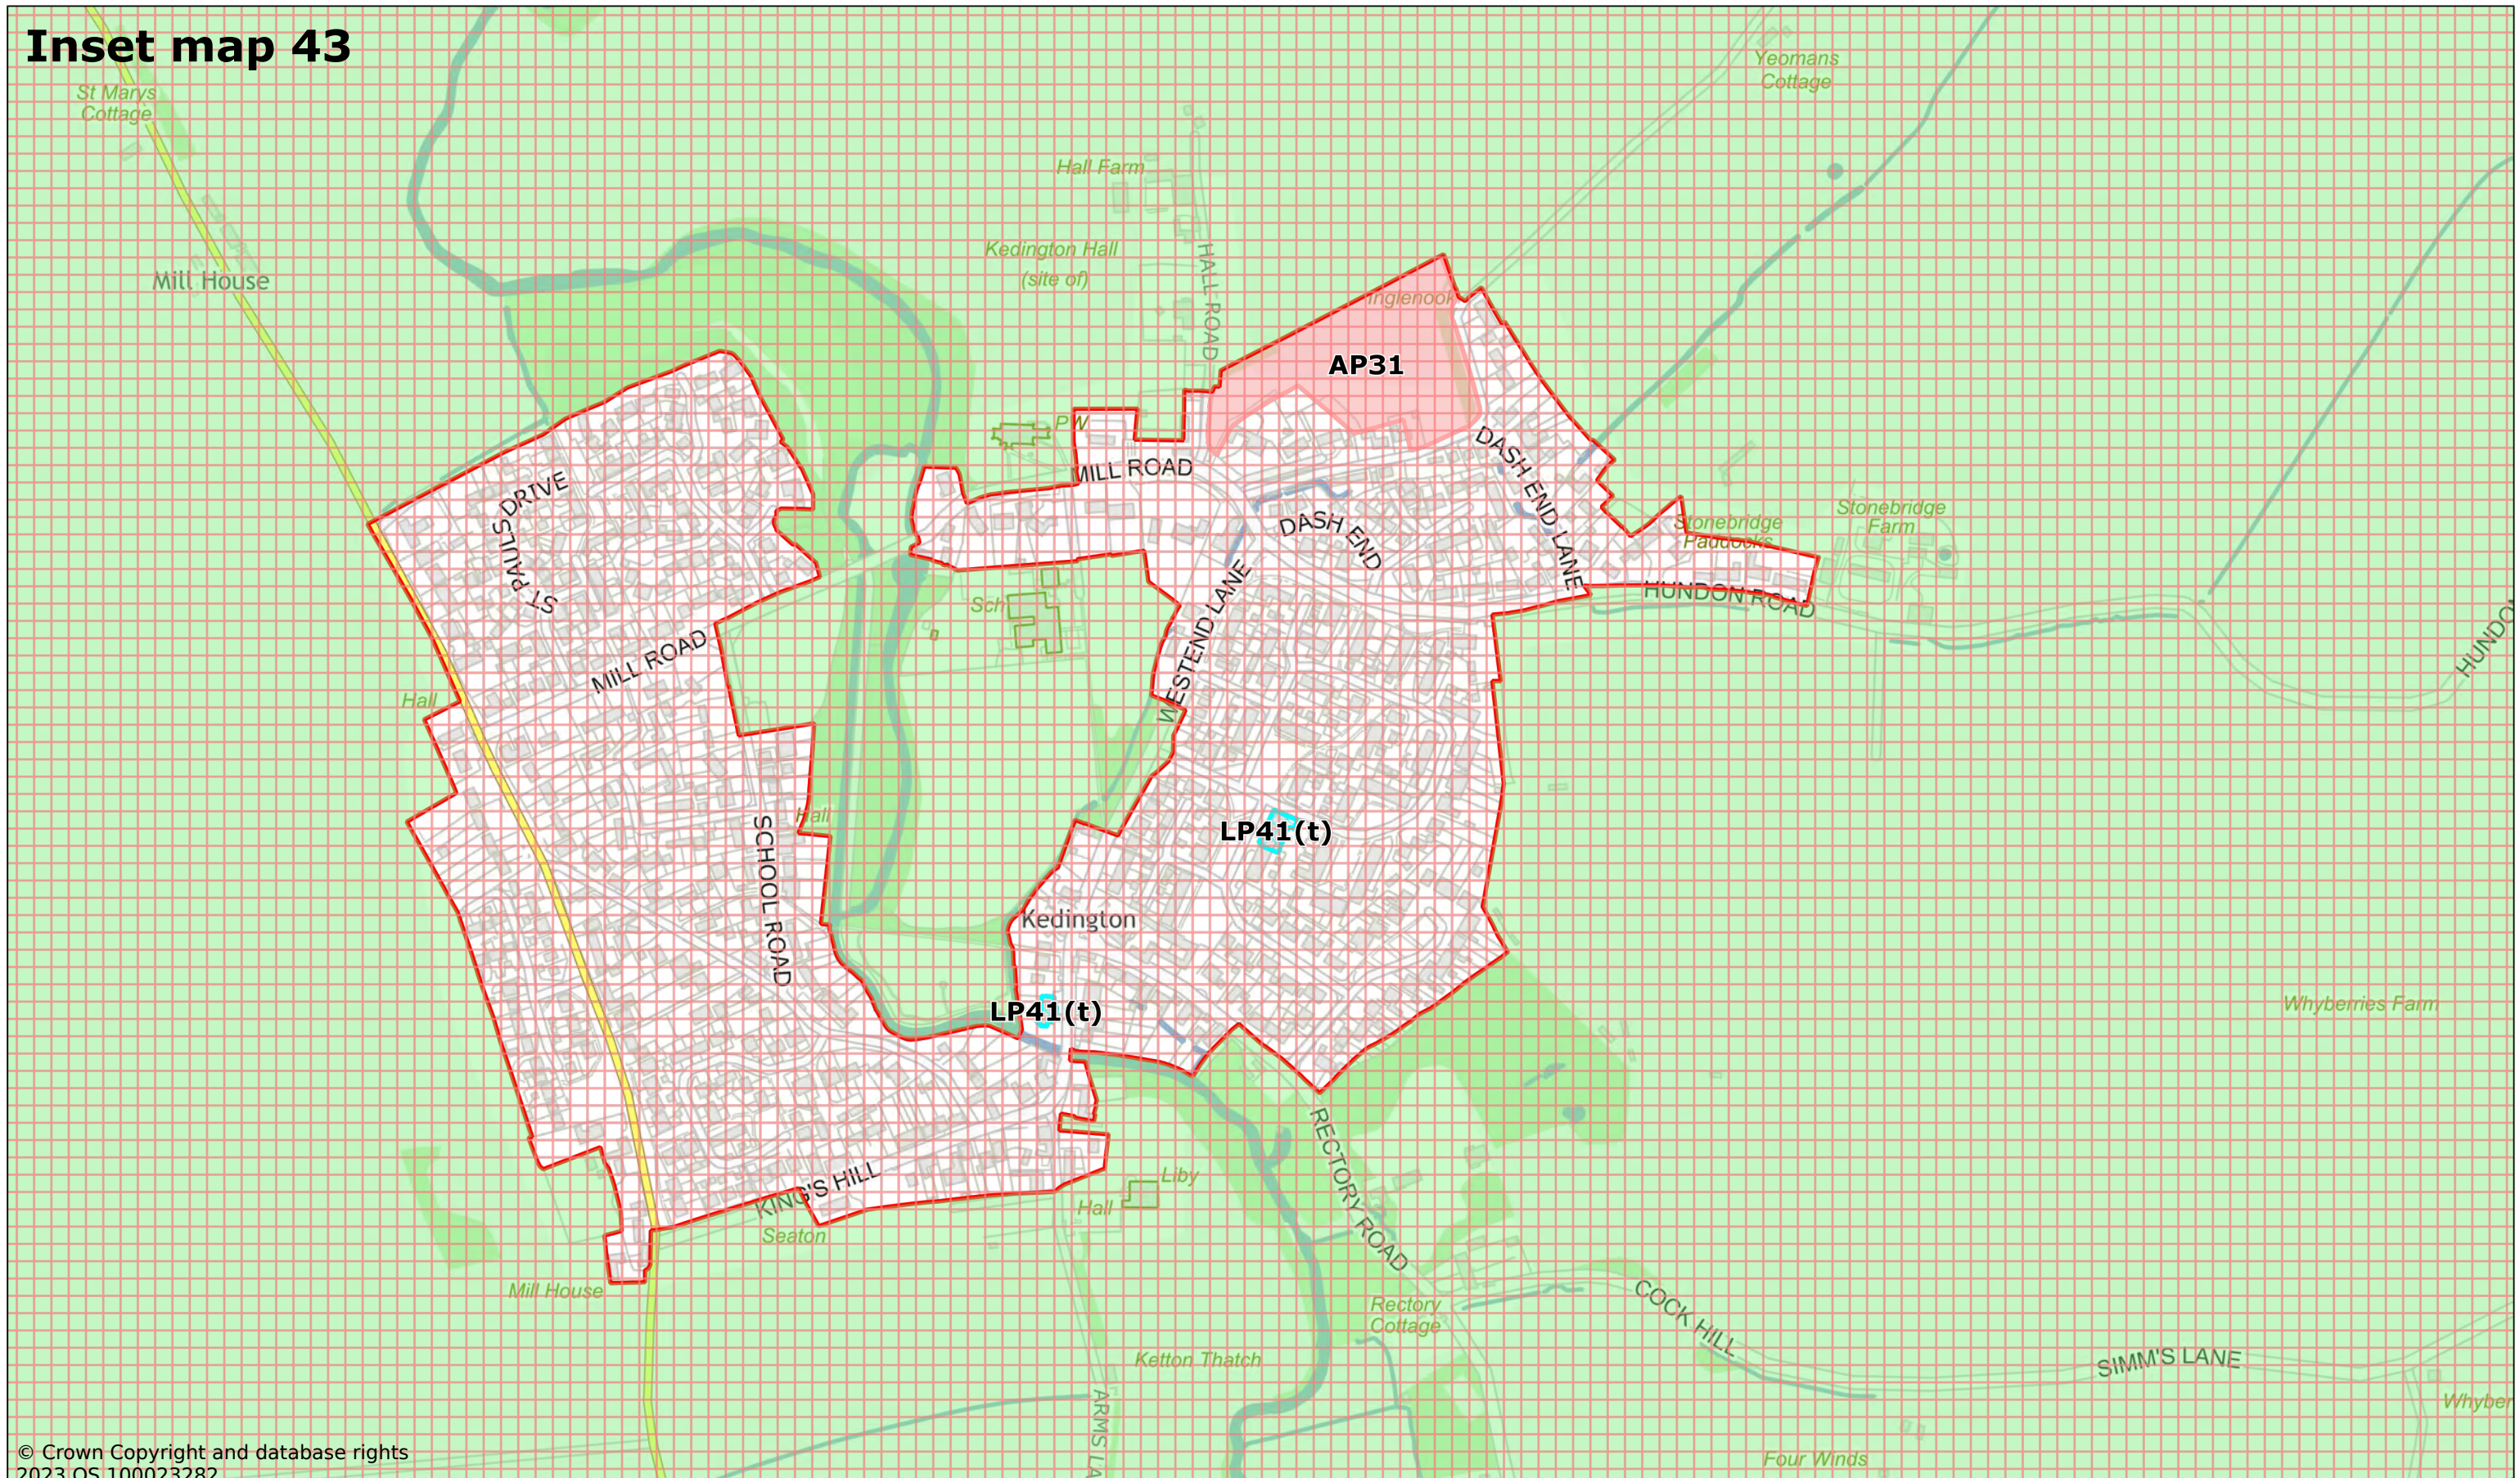

Inset map 43

© Crown Copyright and database rights 2023 OS 100023282

Kedington

Scale: 1:5000

Printed on 2023-12-06 10:43:05

by dbugg@SEBC_DOMAIN

© Crown Copyright and database rights 2023 OS 100023282.

West Suffolk House
Western Way
Bury St Edmunds
IP33 3YU
01284 763233
www.westsuffolk.gov.uk