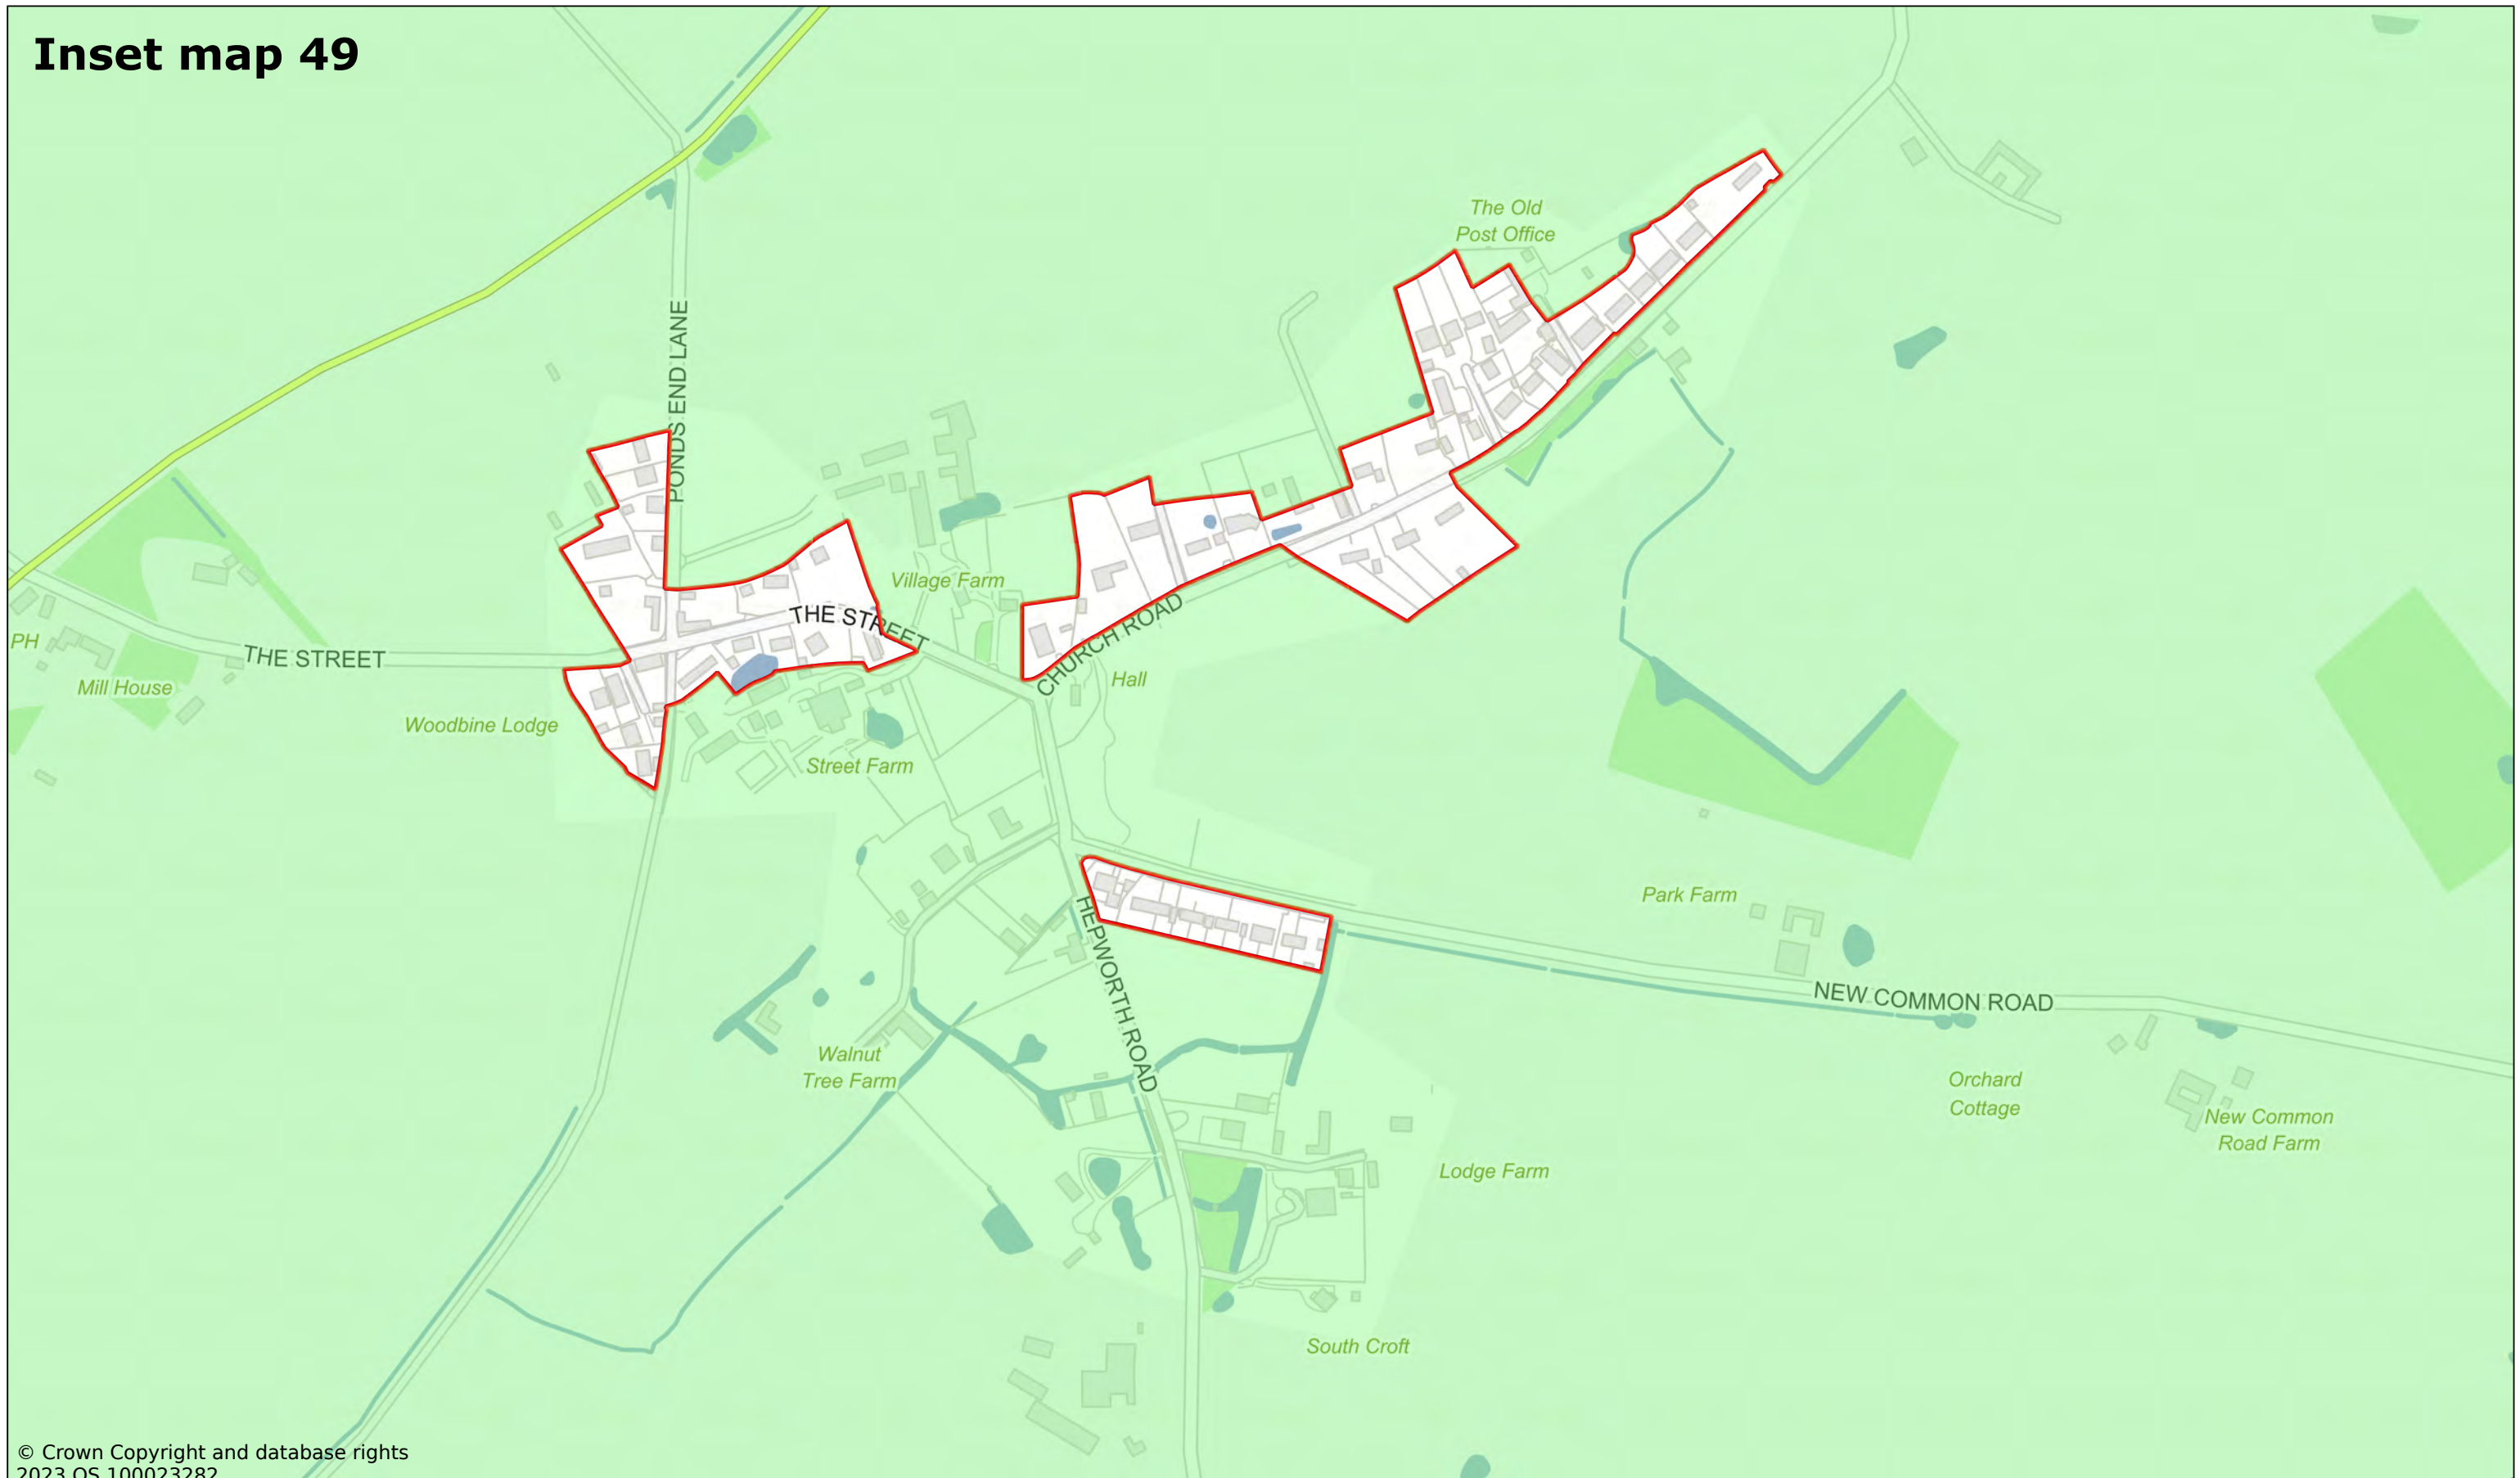

Inset map 49

© Crown Copyright and database rights
2023 OS 100023282

Market Weston

Scale: 1:4000

Printed on 2023-11-23 10:15:20

by kcooper@SEBC_DOMAIN

© Crown Copyright and database rights 2023 OS 100023282.

West Suffolk House
Western Way
Bury St Edmunds
IP33 3YU
01284 763233
www.westsuffolk.gov.uk