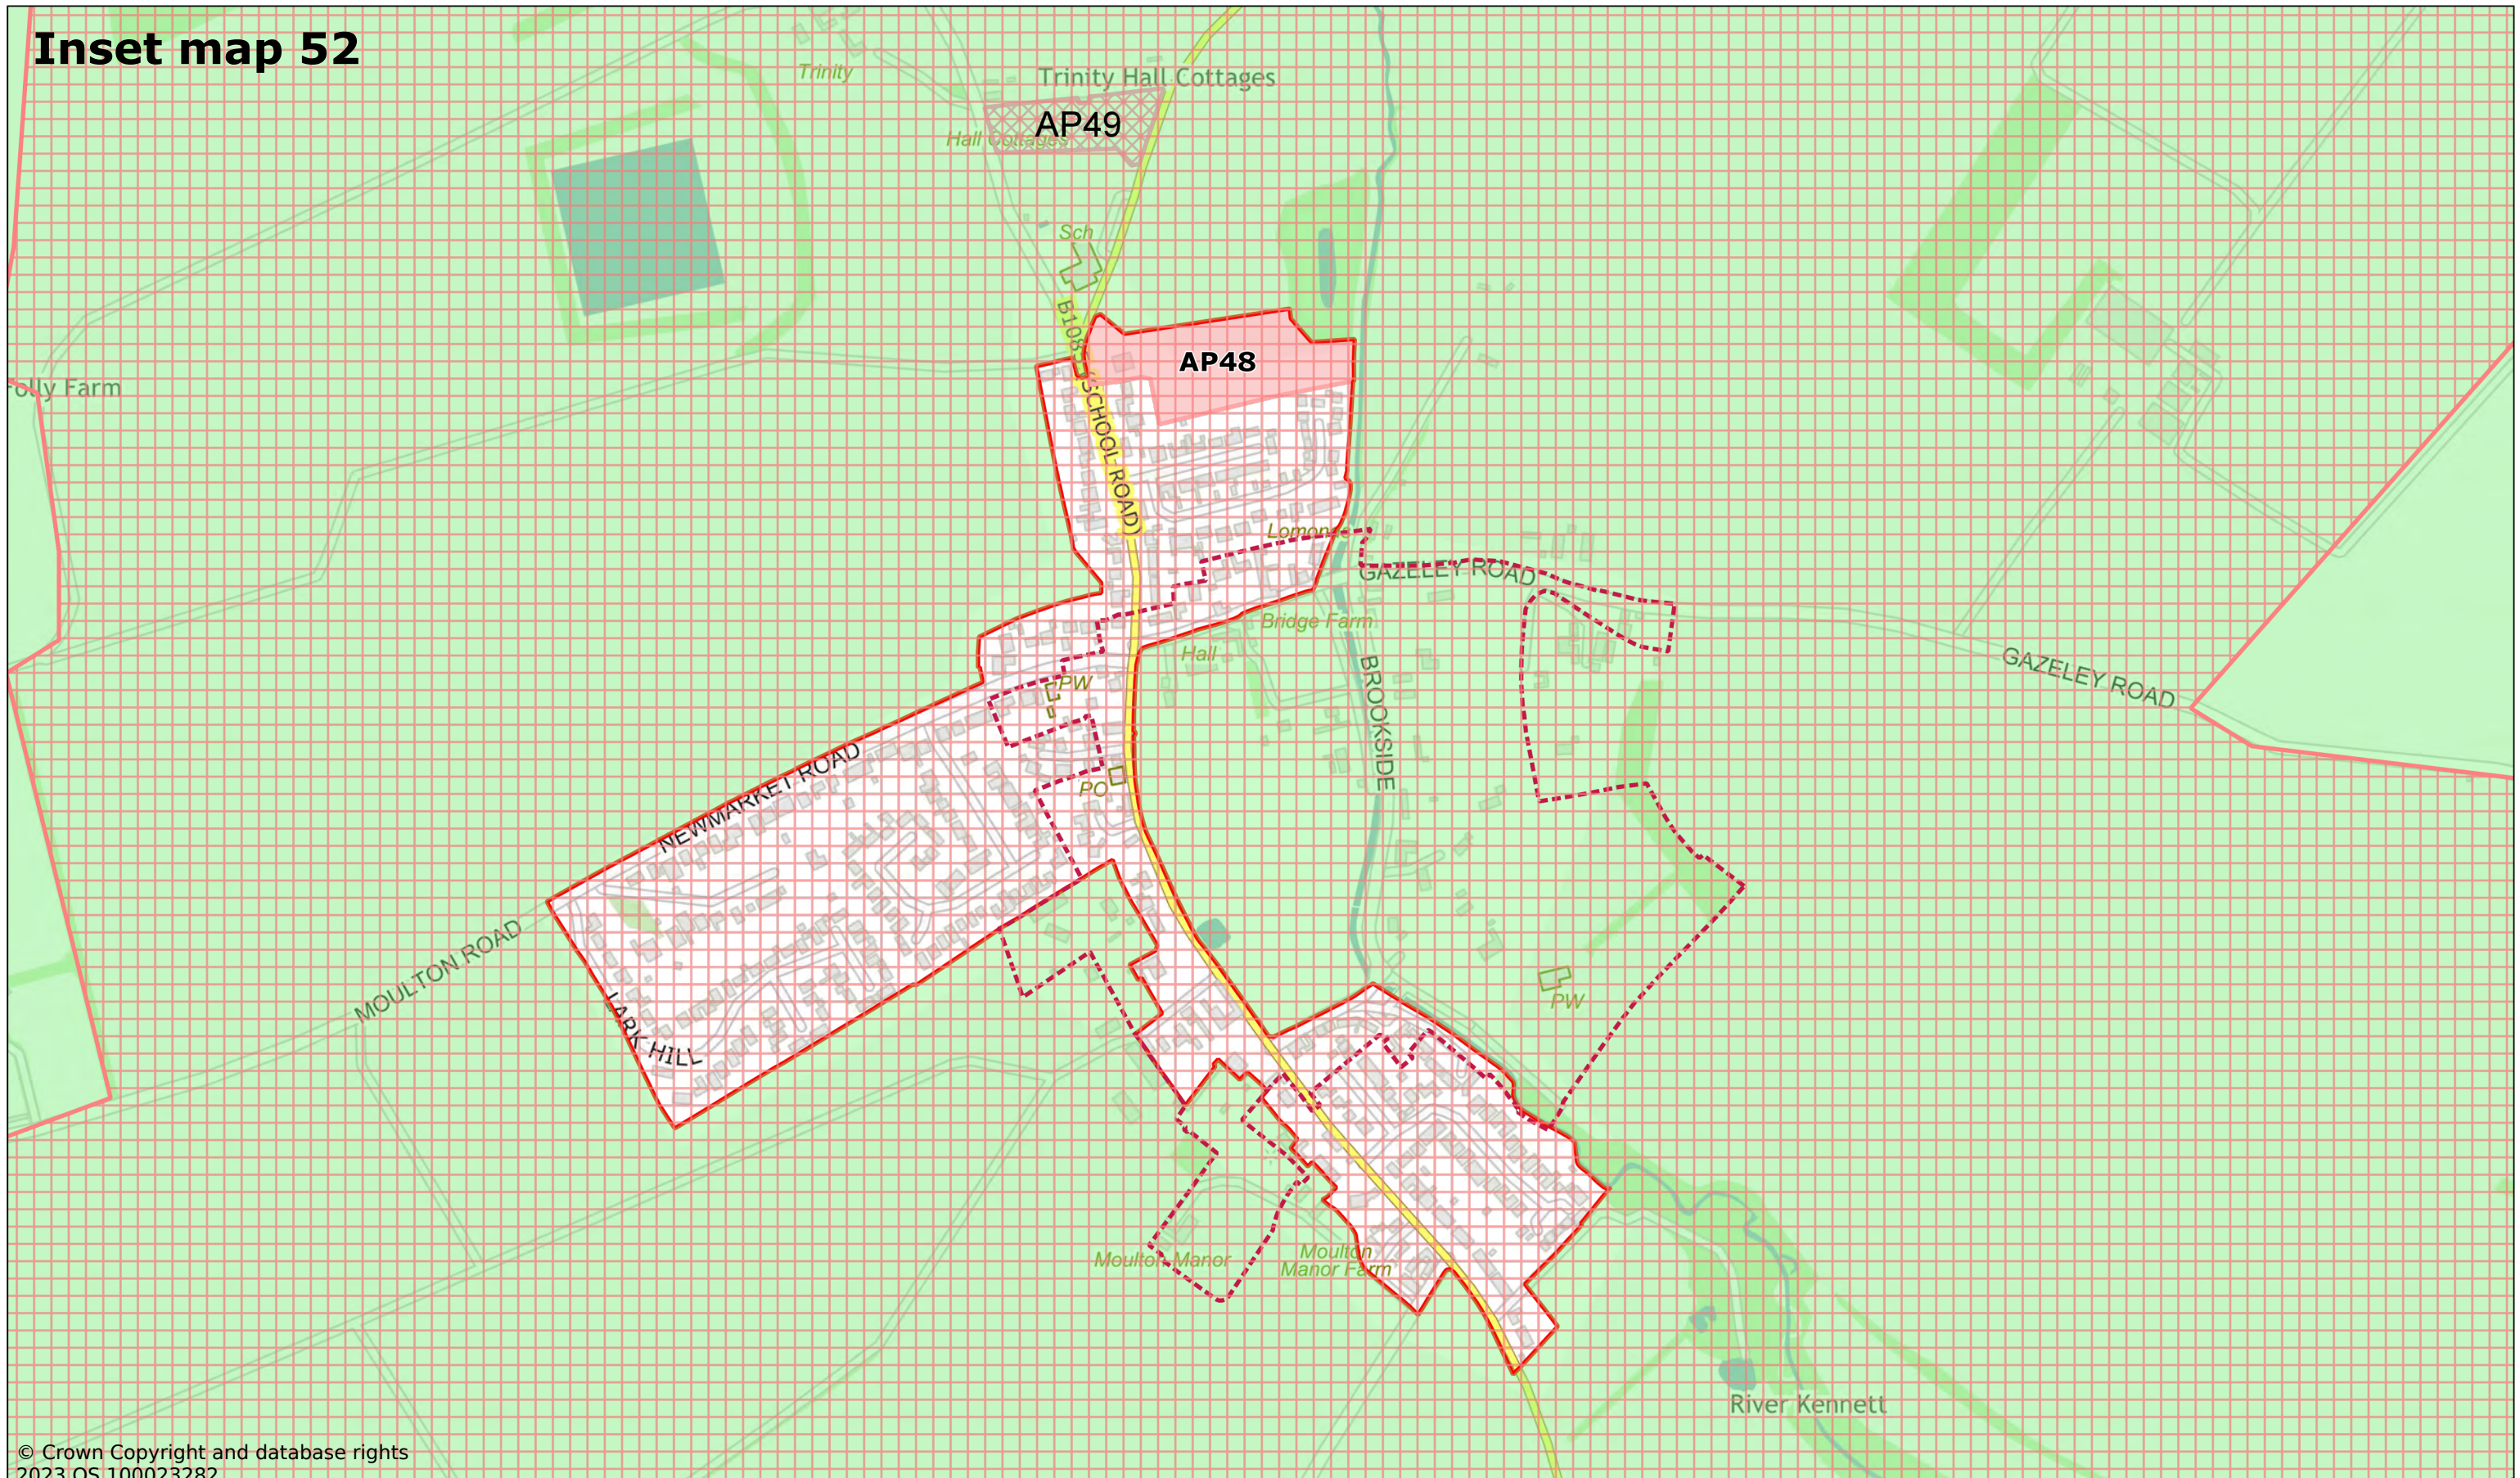

Inset map 52

© Crown Copyright and database rights
2023 OS 100023282

Moulton

Scale: 1:6000

Printed on 2023-11-24 11:23:08

by kcooper@SEBC_DOMAIN

© Crown Copyright and database rights 2023 OS 100023282.

West Suffolk House
Western Way
Bury St Edmunds
IP33 3YU
01284 763233
www.westsuffolk.gov.uk