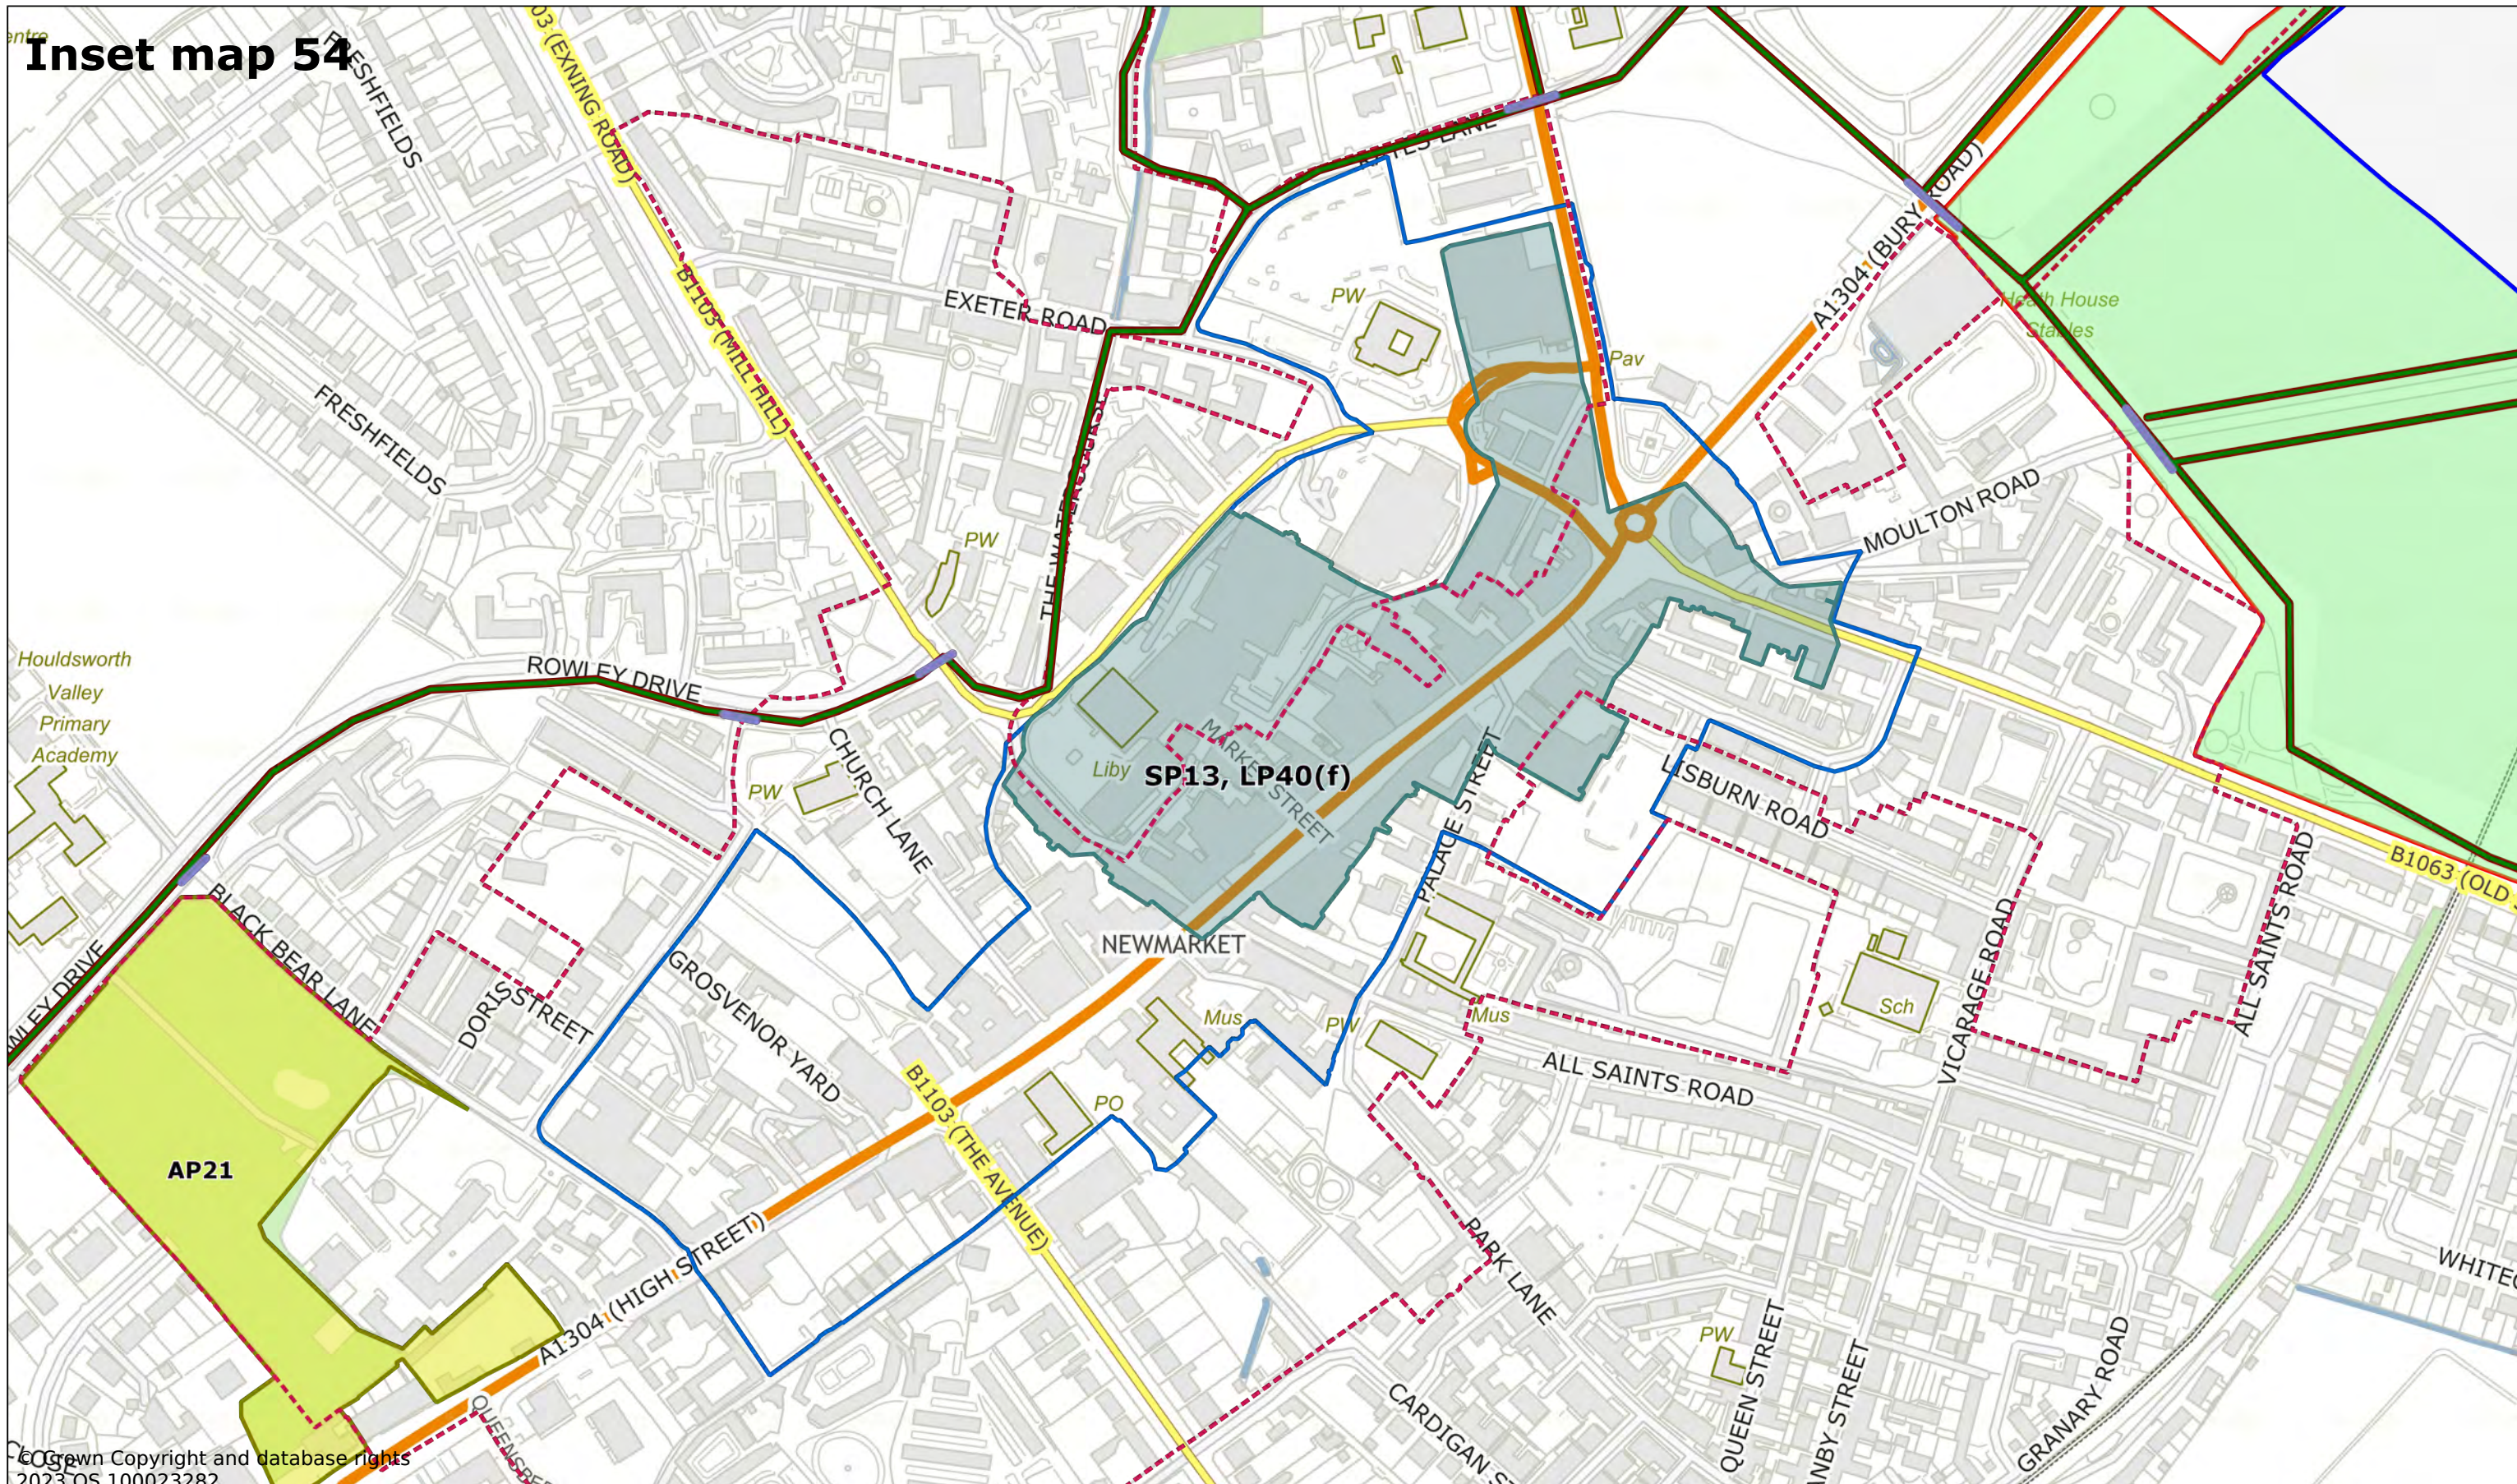

Inset map 54

© Crown Copyright and database rights 2023 OS 100023282

Newmarket Town Centre

Scale: 1:3500

Printed on 2023-12-06 10:59:01

by dbugg@SEBC_DOMAIN

© Crown Copyright and database rights 2023 OS 100023282.

West Suffolk House
Western Way
Bury St Edmunds
IP33 3YU
01284 763233
www.westsuffolk.gov.uk