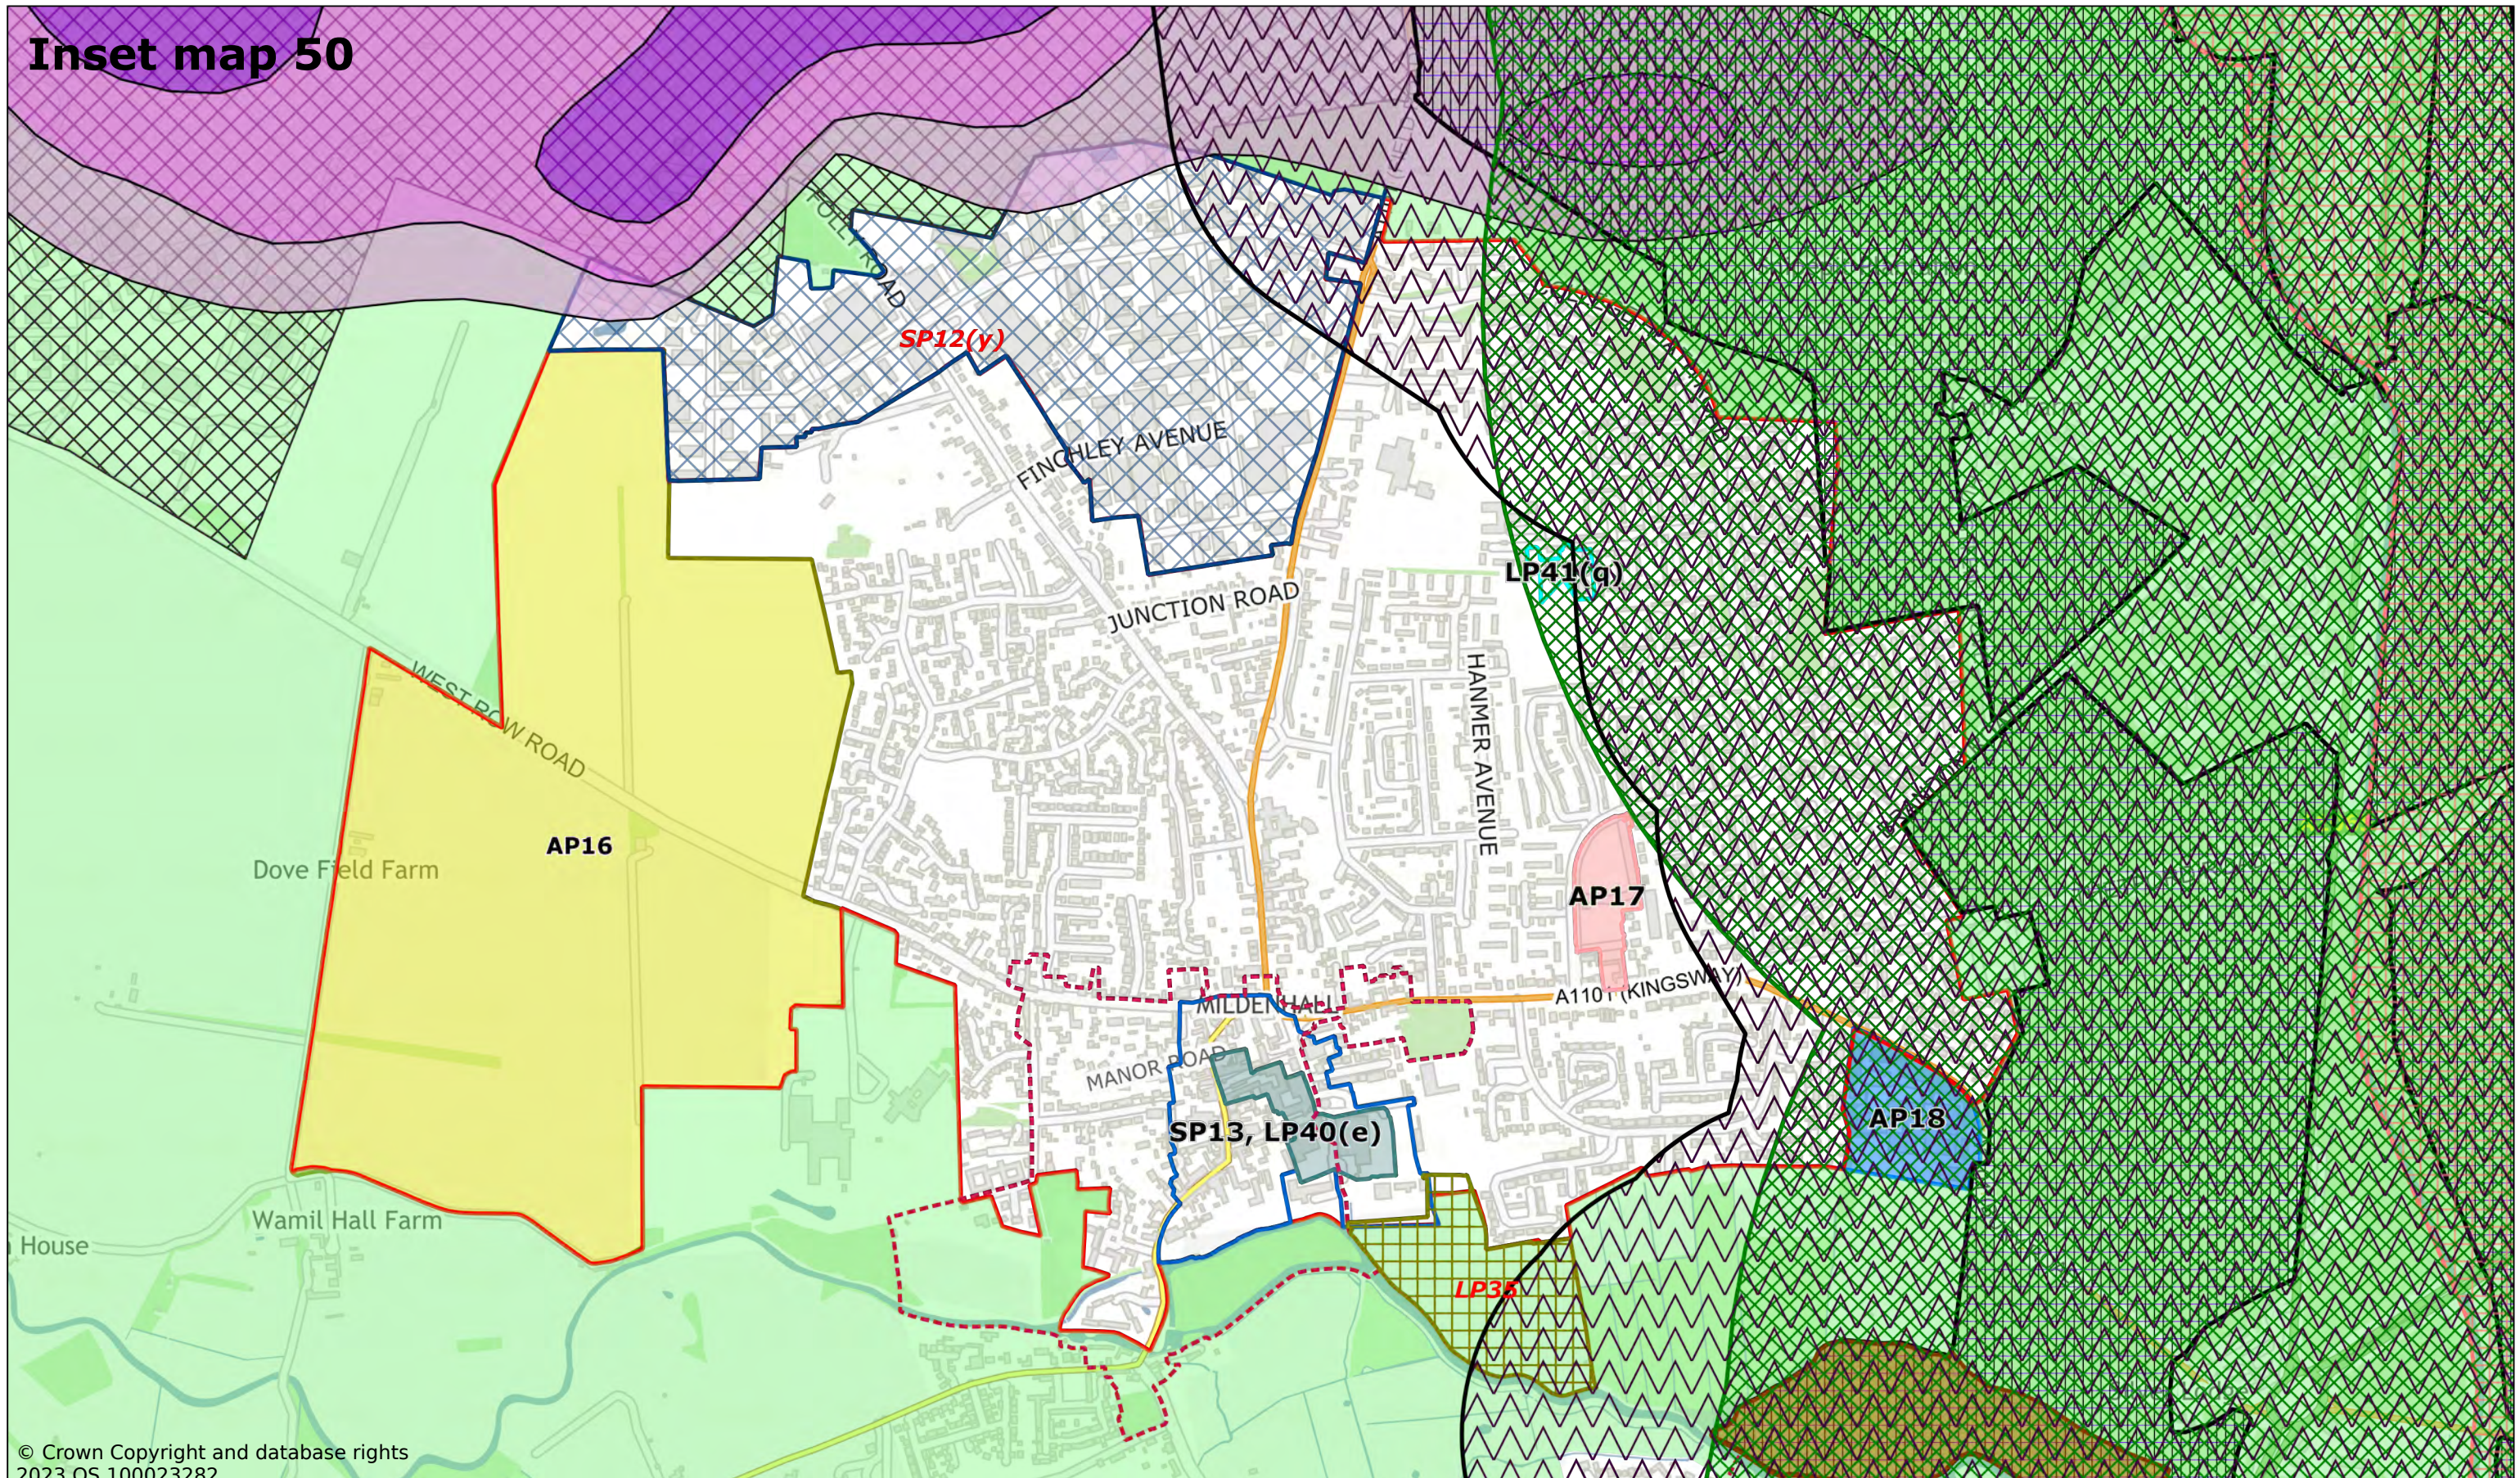

Inset map 50

© Crown Copyright and database rights
2023 OS 100023282

Mildenhall

Scale: 1:10000

Printed on 2023-12-06 10:51:35

by dbugg@SEBC_DOMAIN

© Crown Copyright and database rights 2023 OS 100023282.

West Suffolk House
Western Way
Bury St Edmunds
IP33 3YU
01284 763233
www.westsuffolk.gov.uk